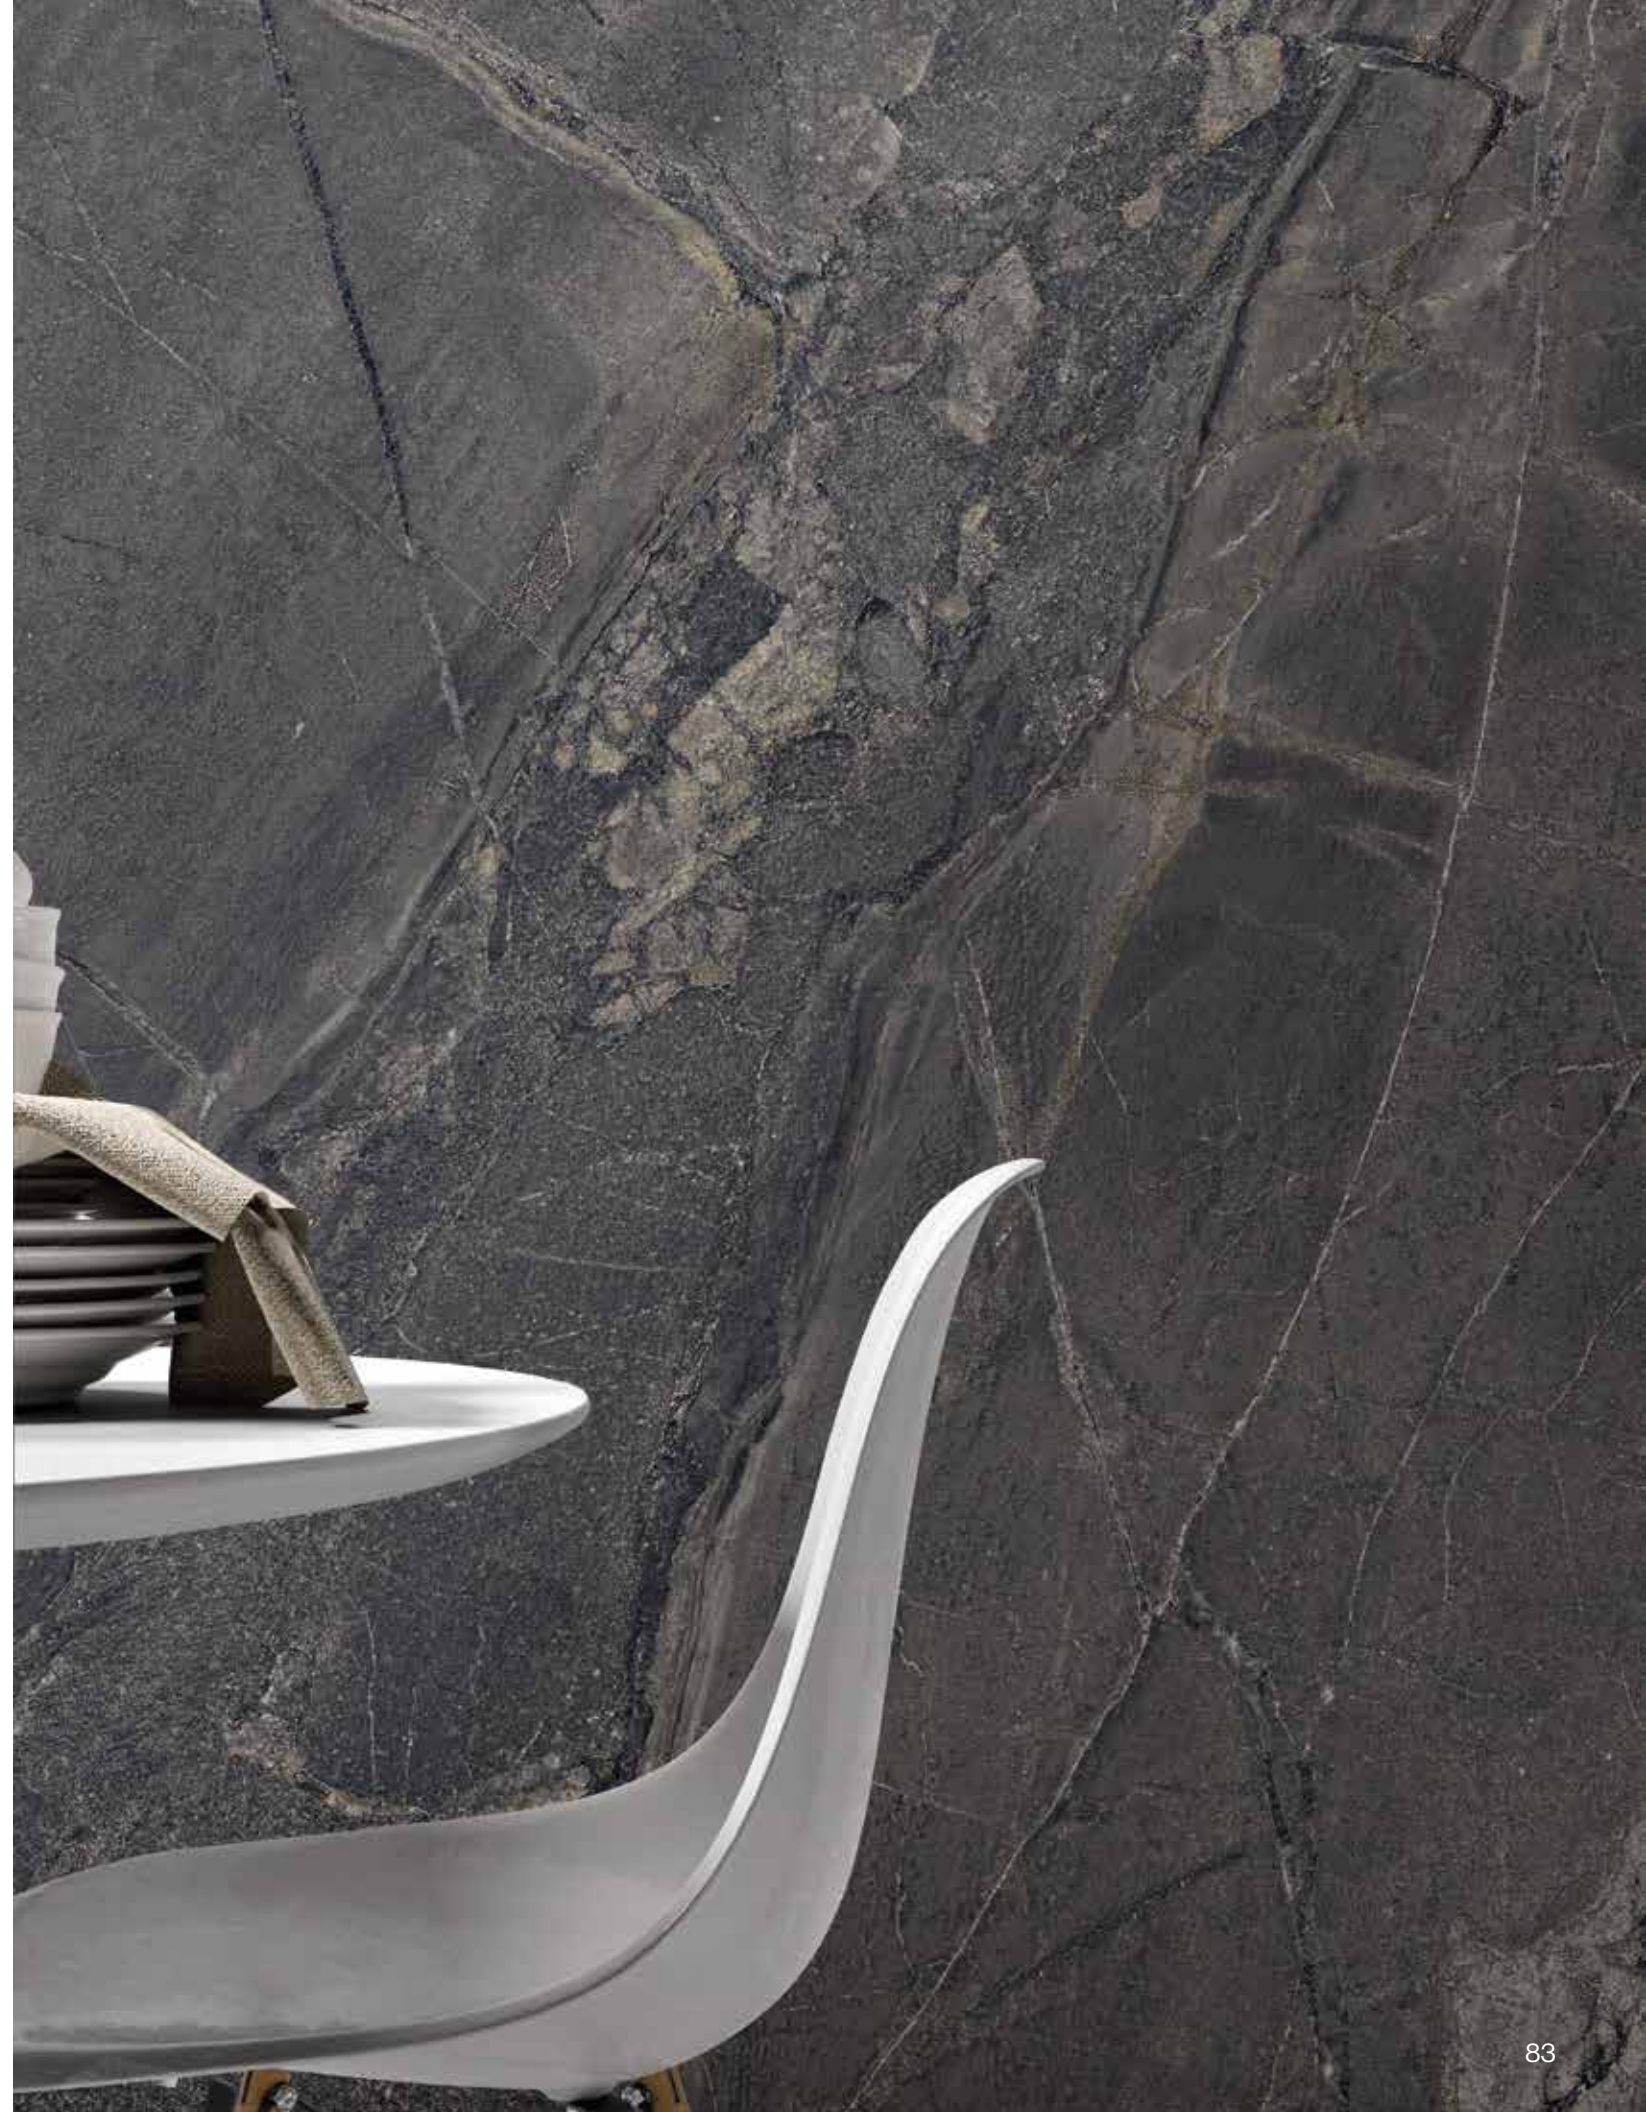

ARABIAN BLACK

Colección: Stone

Características especiales

Countertop

Colored body

3D Touch

Lado A Lado B

3D Touch

Lado A

160x320 cm
3D Touch 12 mm
ARBA3D12-512

Lado B

160x320 cm
3D Touch 12 mm
ARBB3D12-512

Producto de línea
Bajo pedido