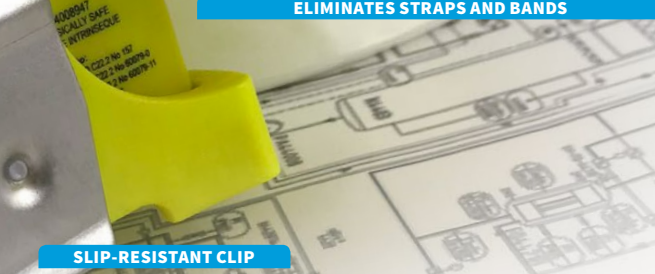

**190L**  
XPP-5458G  
(Green floodlight)

**200L**  
**Dual-Light™, Low-Profile**  
XPP-5460GX  
XPP-5460GCX  
(Clip and mount)

**310L**  
**DICATA™ Dual-Light™, Low-Profile**  
XPP-5462GX  
AVAILABLE IN

**180L**  
**Dual-Light™**  
XPR-5560G  
**10 Bank Charger**  
5560-CHGR10  
(Charger only)

NO-DRILL ADHESIVE MOUNT

ELIMINATES STRAPS AND BANDS

SLIP-RESISTANT CLIP