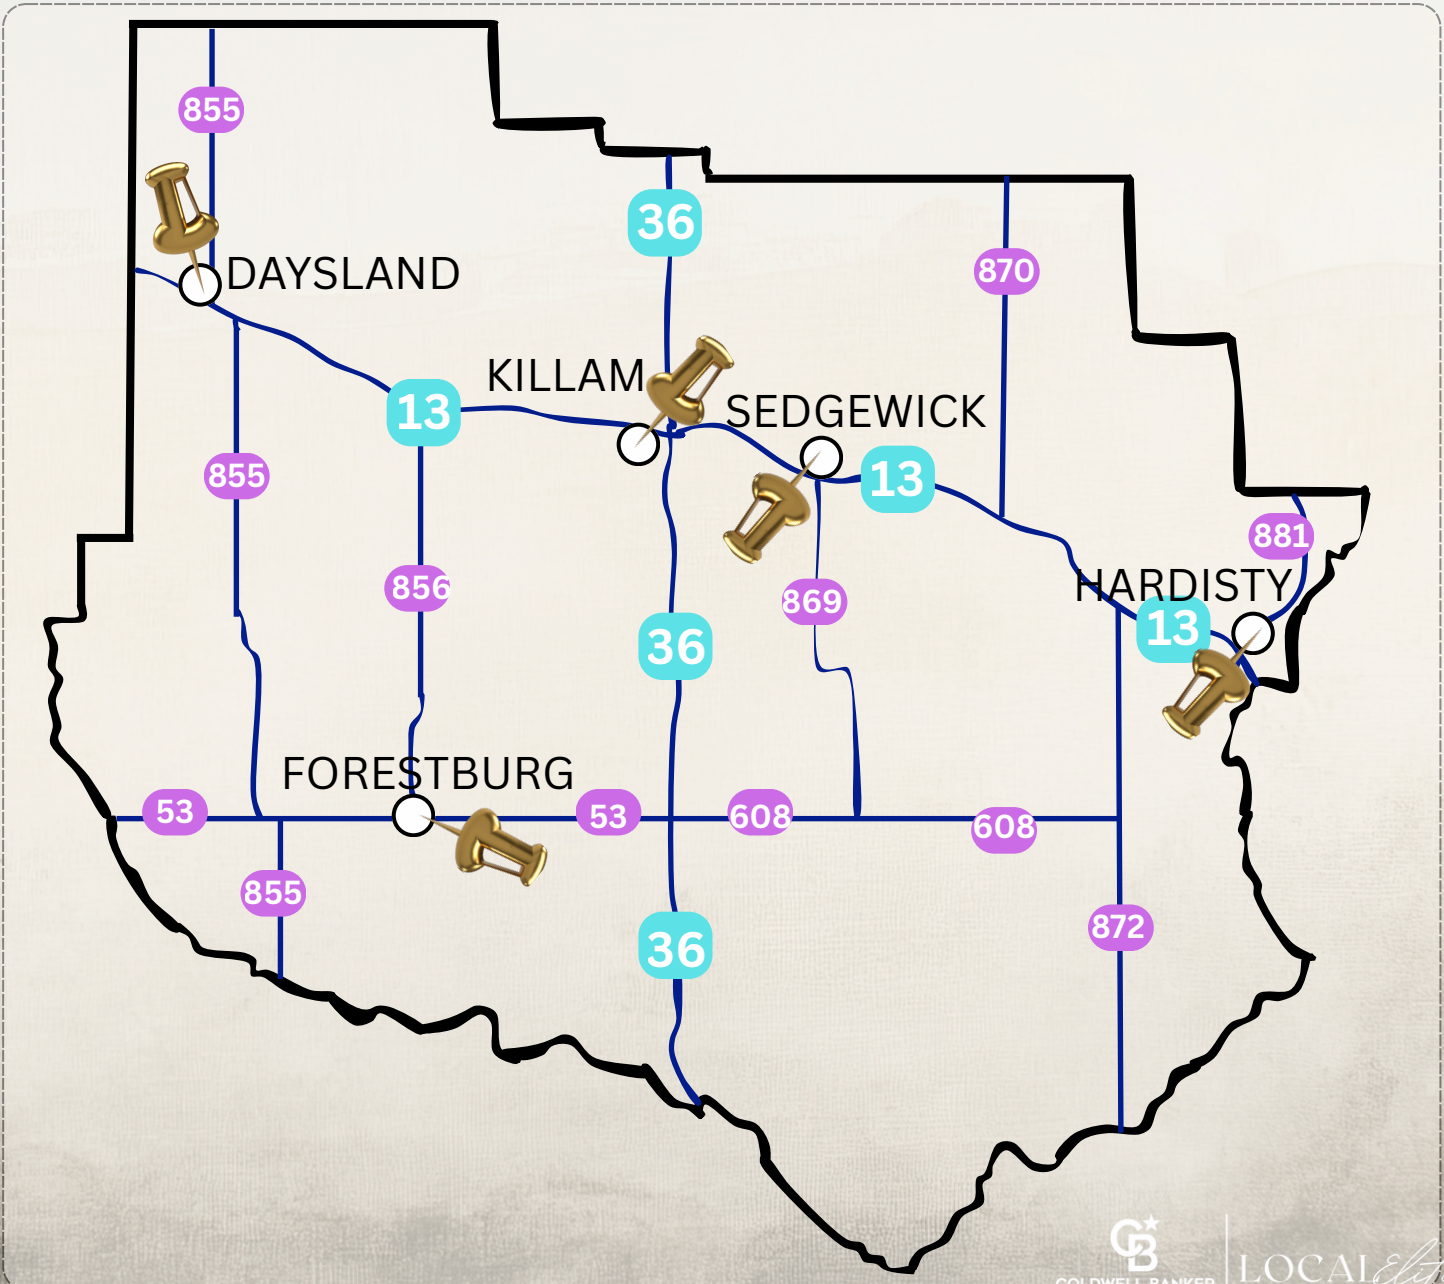

Explore the Area

1. Communities within the County
2. Town of Daysland
   - Hamlet of Strome
   - Village of Heisler
   - Village of Forestburg
   - Hamlet of Galahad
   - Village of Alliance
   - Town of Killam
   - Town of Sedgewick
   - Village of Lougheed
   - Town of Hardisty