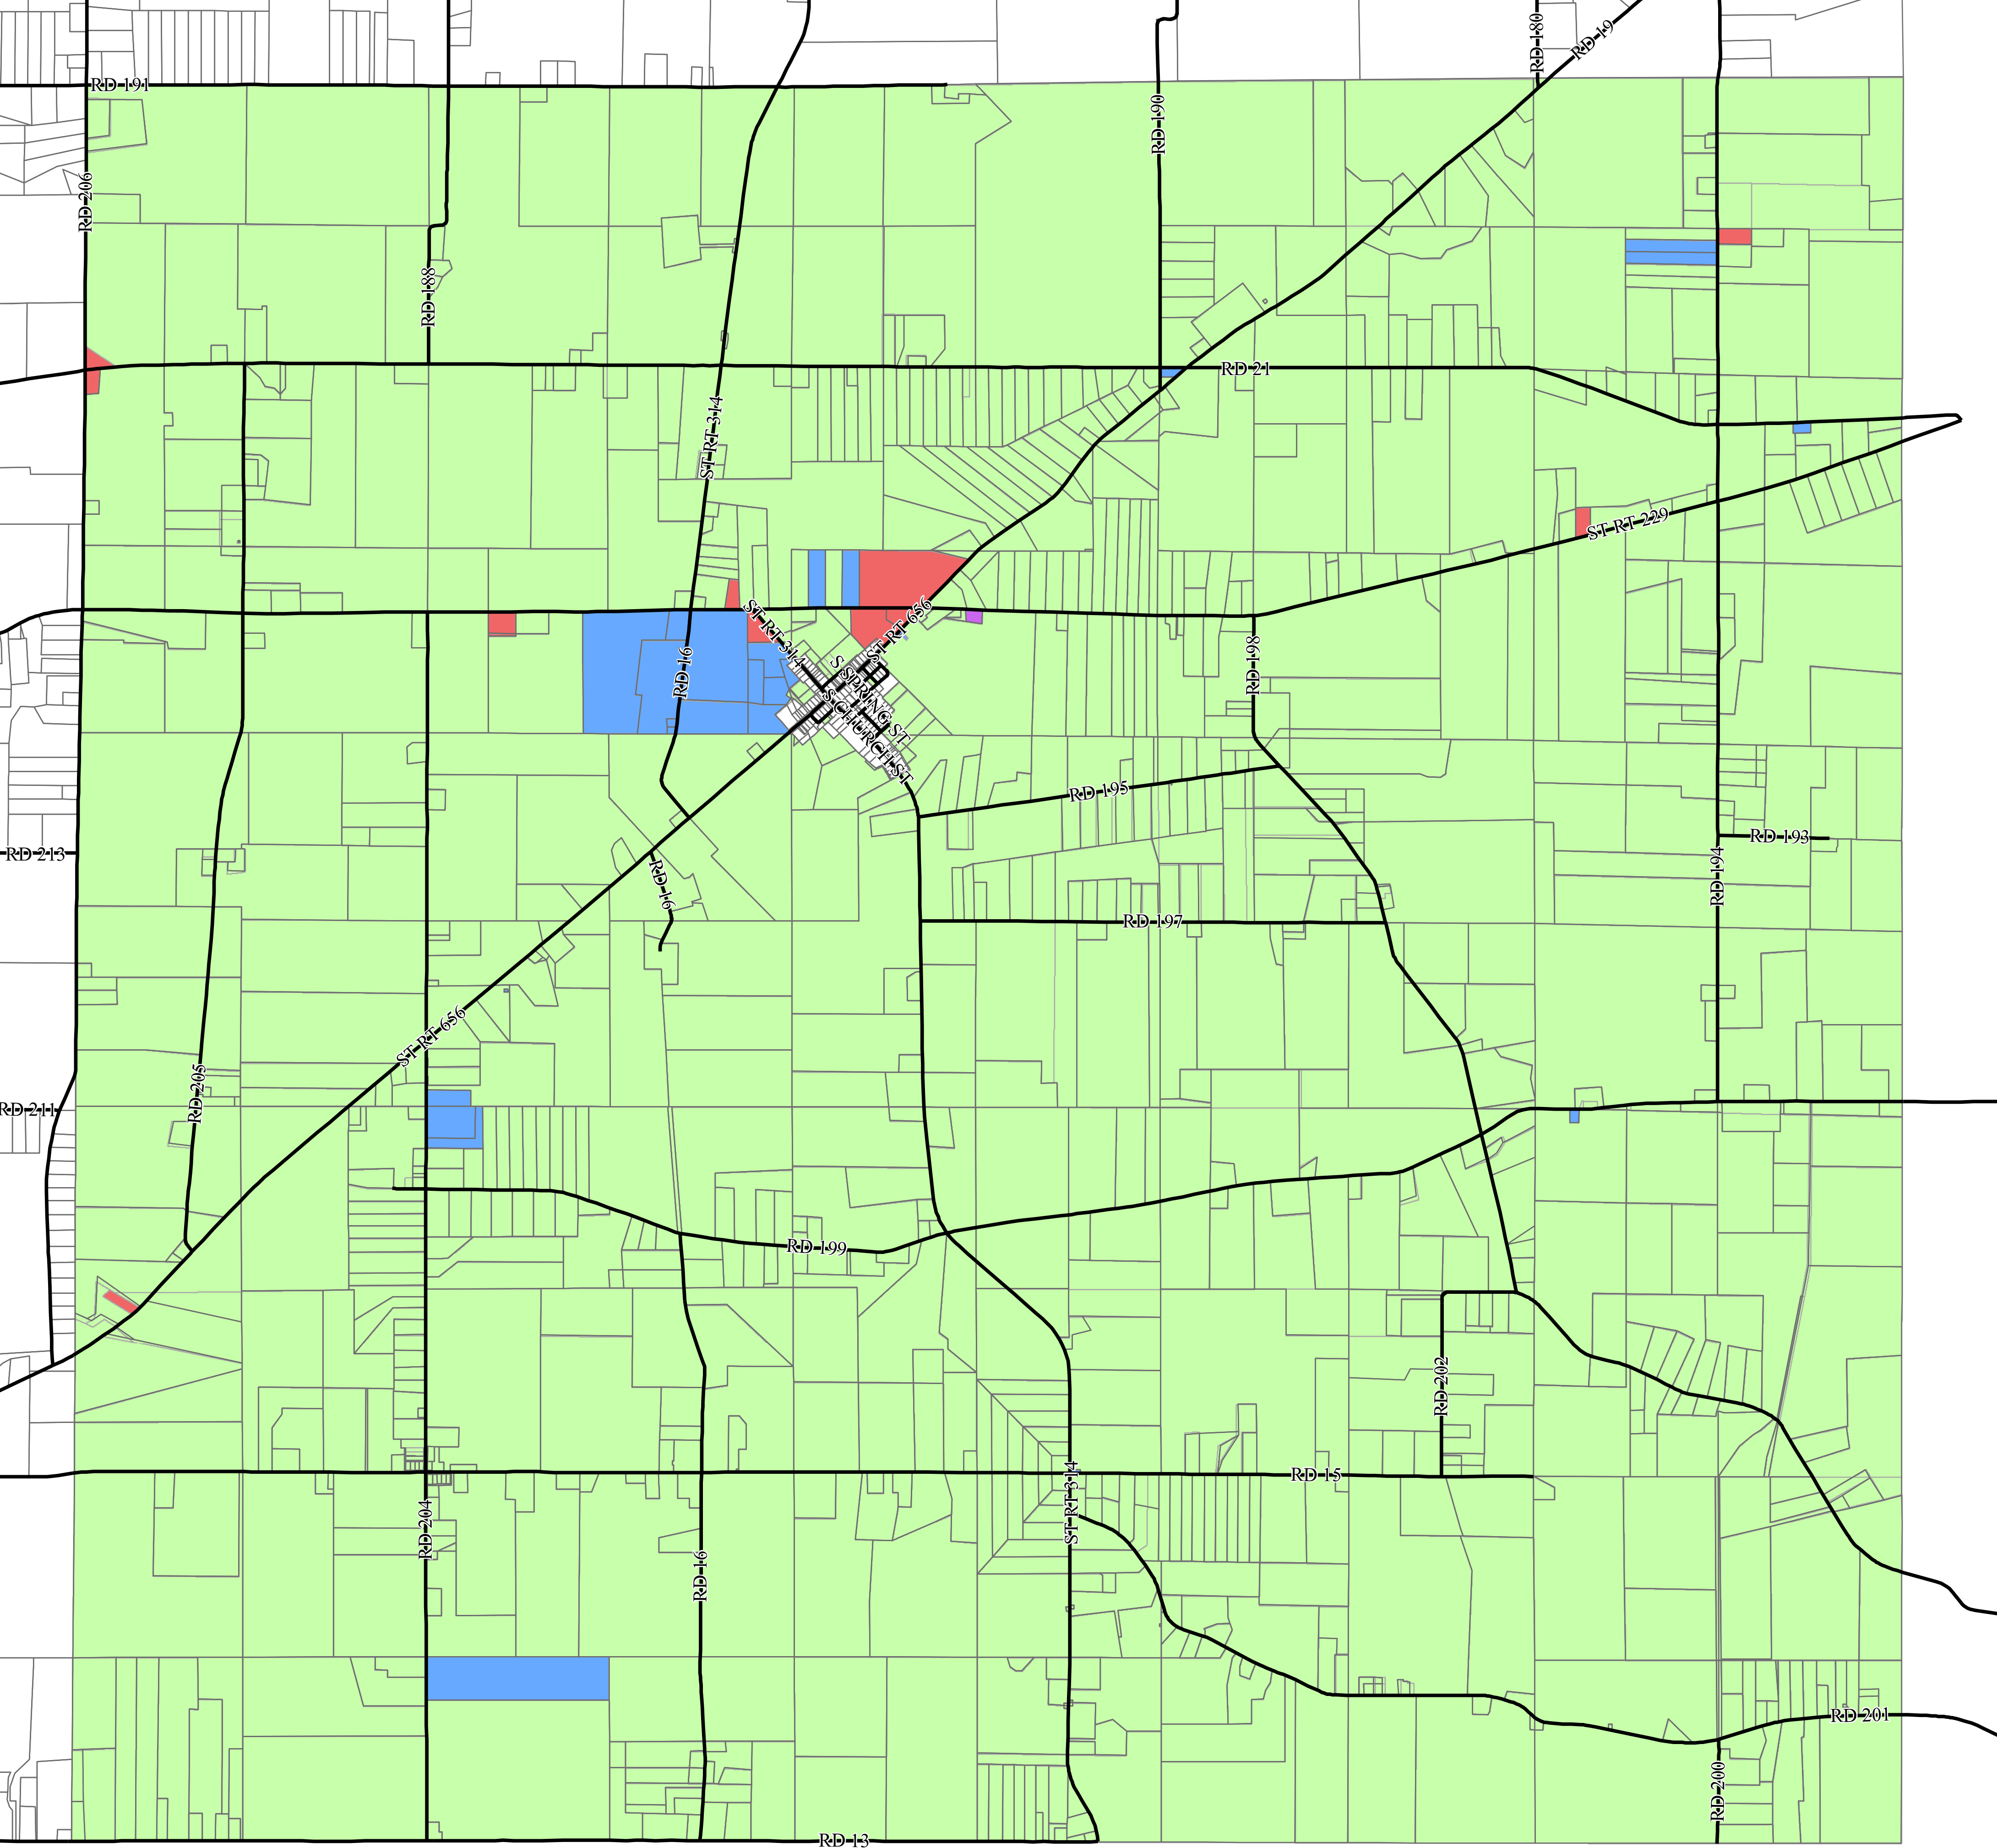

South Bloomfield Township Zoning Map

Morrow County, State of Ohio
Approved: February 15, 2023 | Effective: March 17, 2023

Legend

- Roads
- Property Lines
- AR-1
- C-1
- M-1
- S-1

0 0.25 0.5 1 1.5 Miles

1 inch = 0.25 miles - Original Size (22" x 34")

Data Source(s): Road Centerline & Parcels from Morrow County Engineer, Aerial Photograph from OGRIP project.