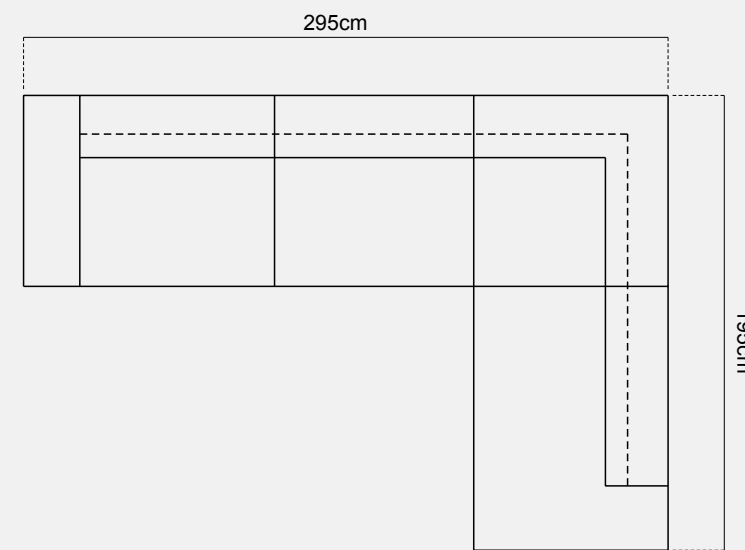

POUFY *corner*