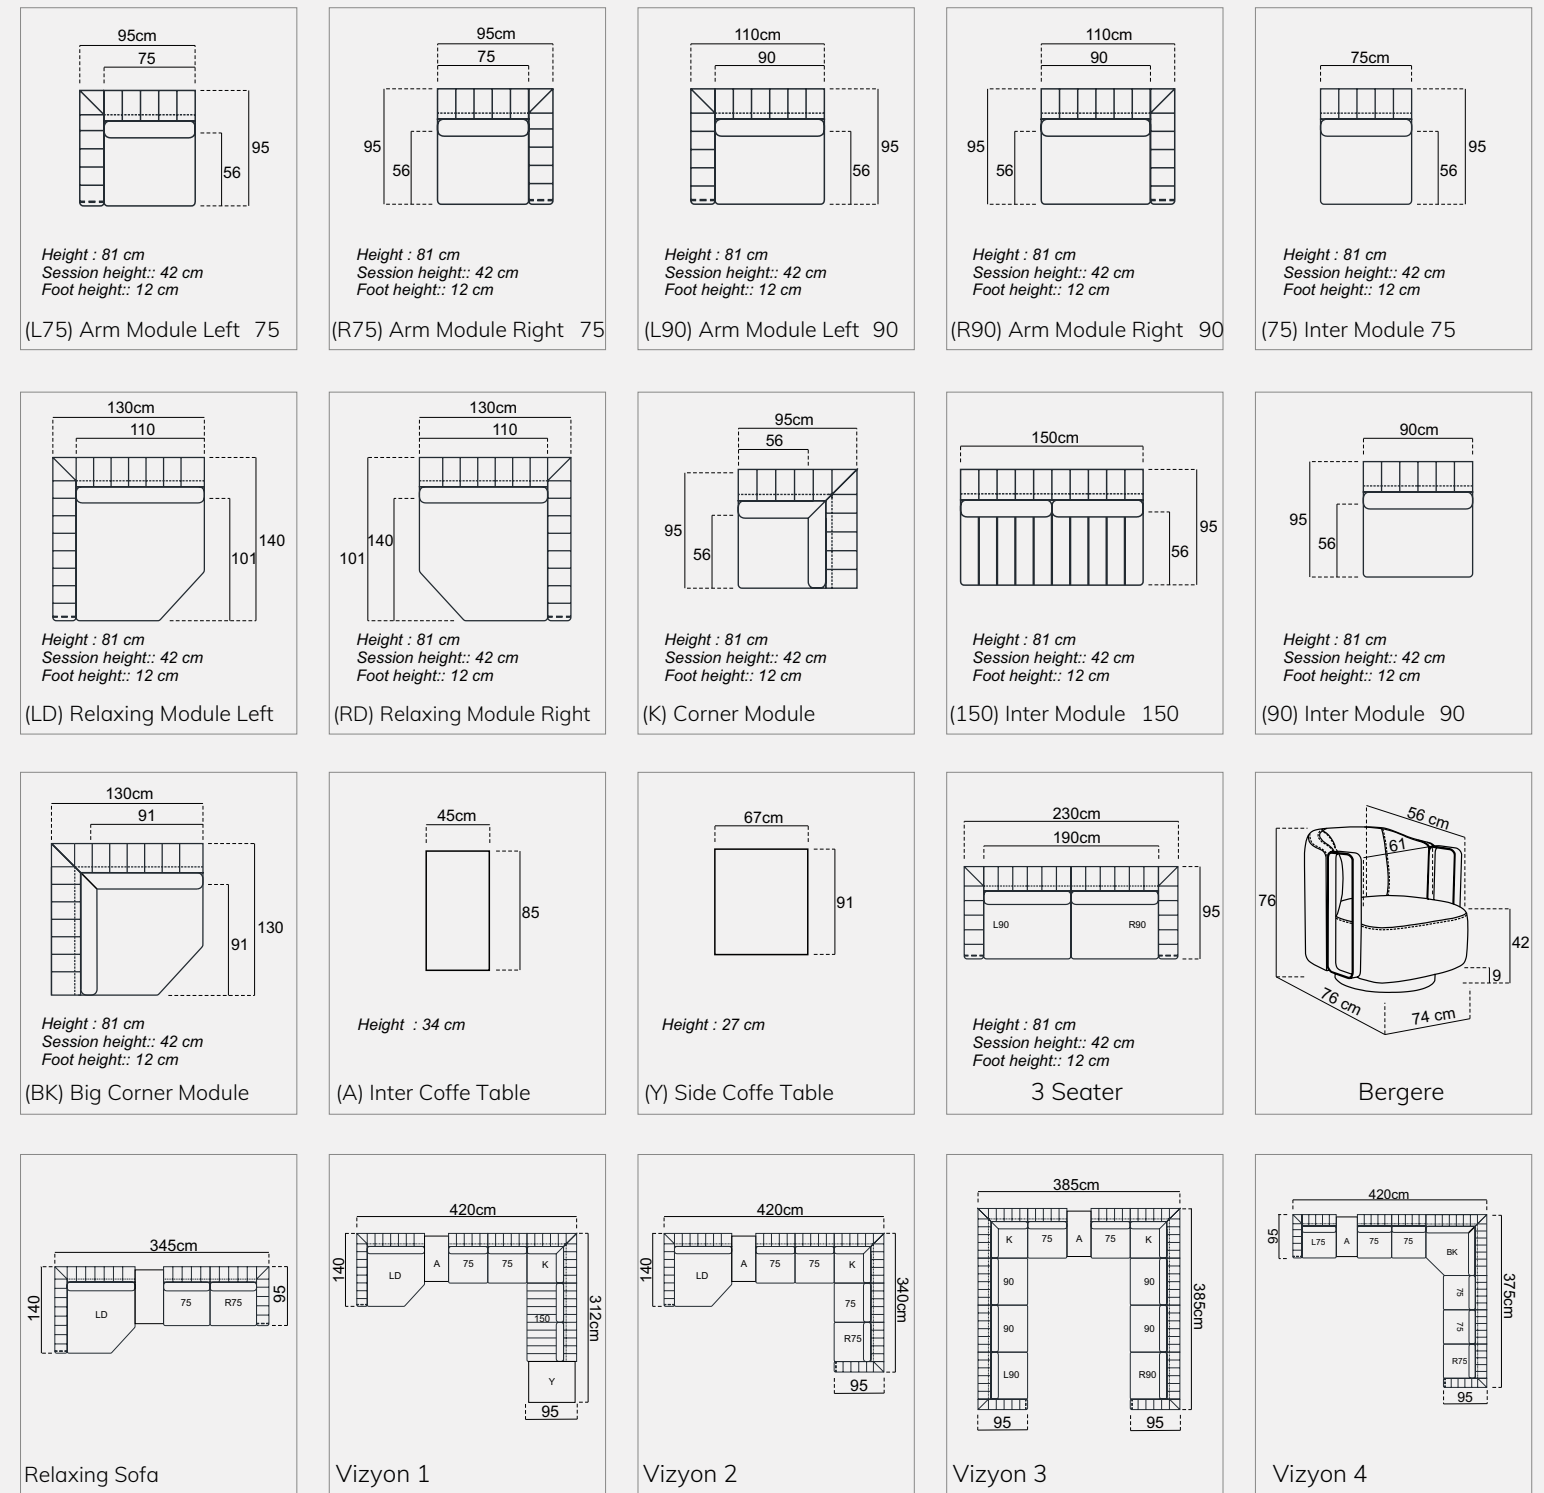

Technical Dimensions