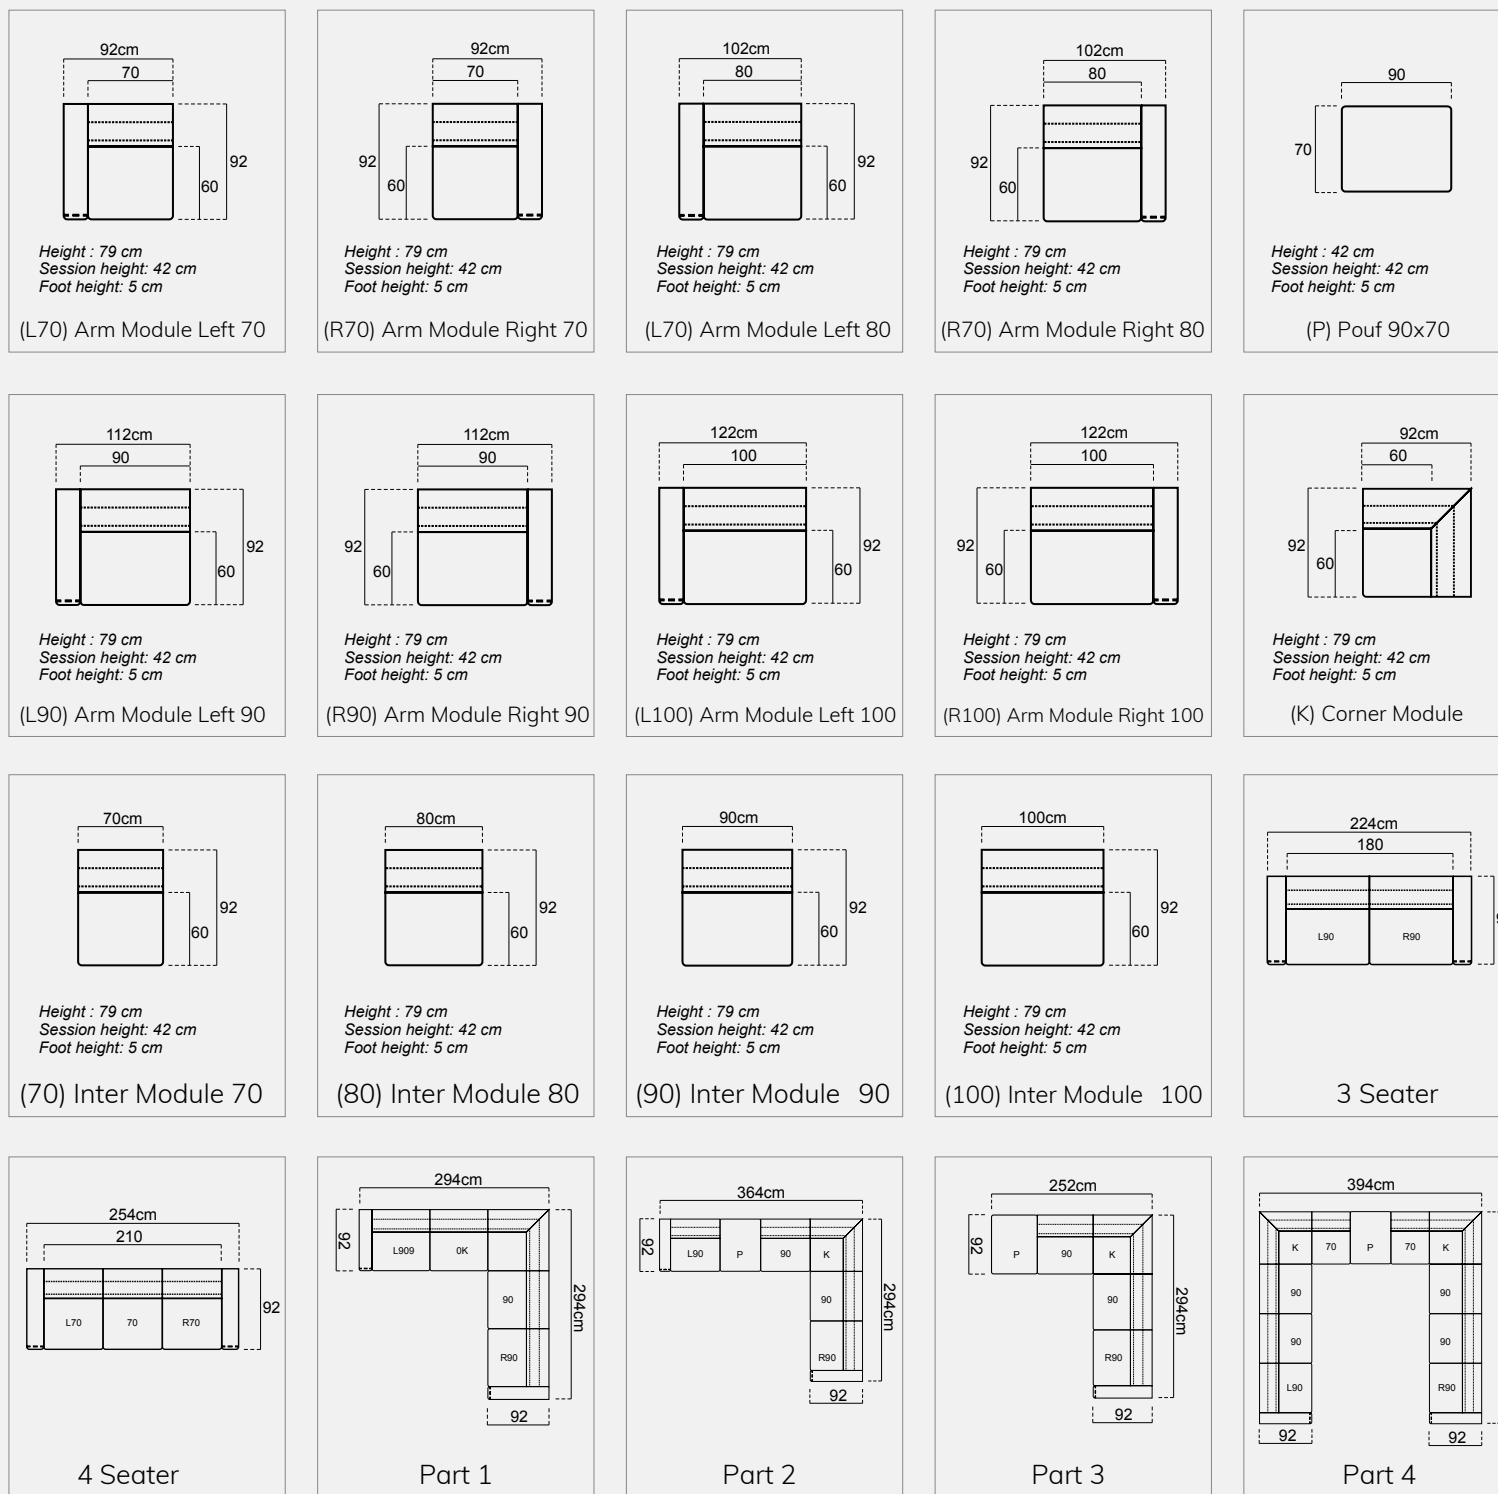

CORNER SOFA SET
PART

Part

moduler sofa

Prioritizing comfort, Part offers aesthetics and functionality together with extraordinary design forms. Contains free parts.

PART

modular sofa

Technical Dimensions

Poufy