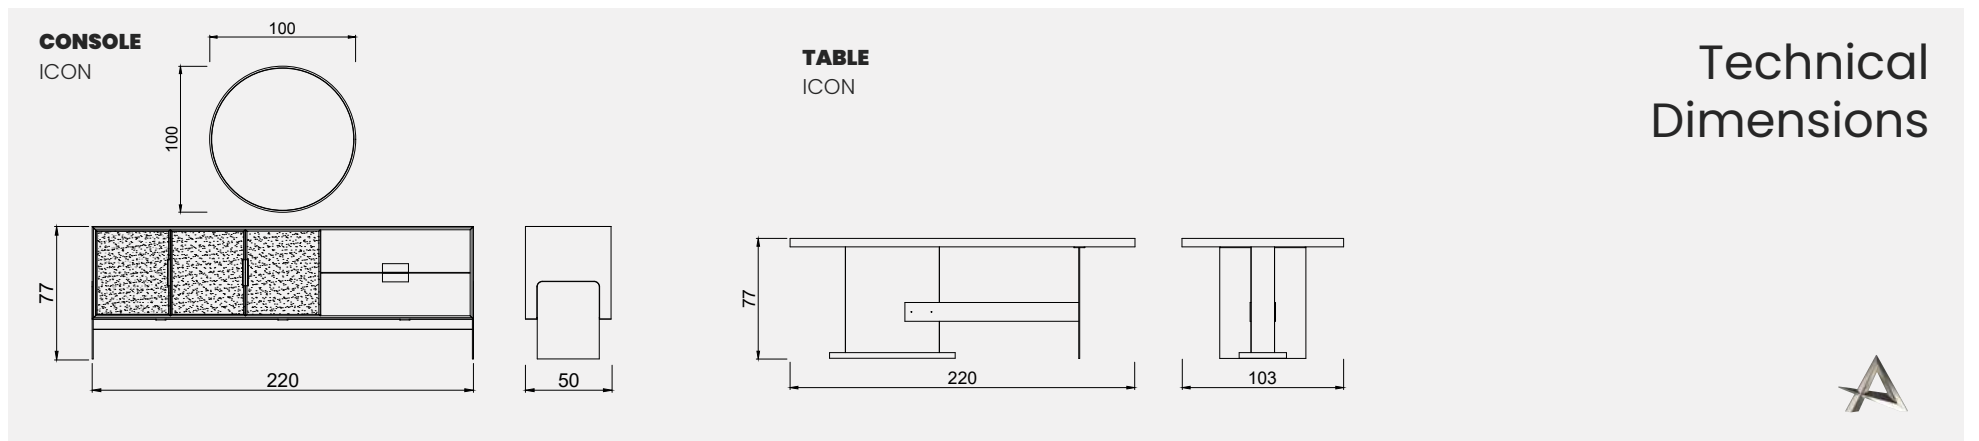

CONSOLE
ICON

CONSOLE
ICON

CHAIR
ICON

TV UNIT
ICON

Icon

Organic lines and comfort come together in the Icon Corner Set, which is shaped by the concepts of comfort, sincerity and pleasure. You will feel at home with a contemporary decoration experience enriched with the Icon Corner Set.