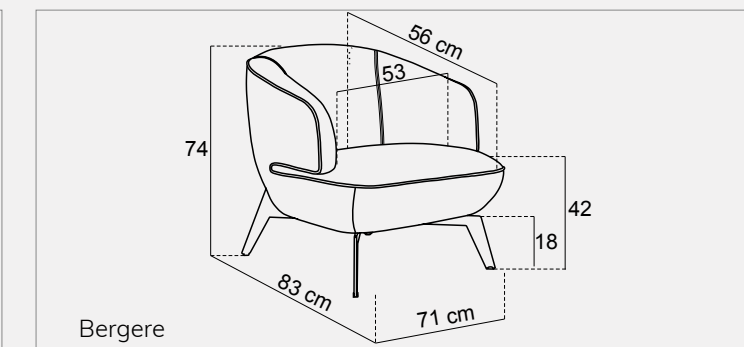

RIO

Bergere