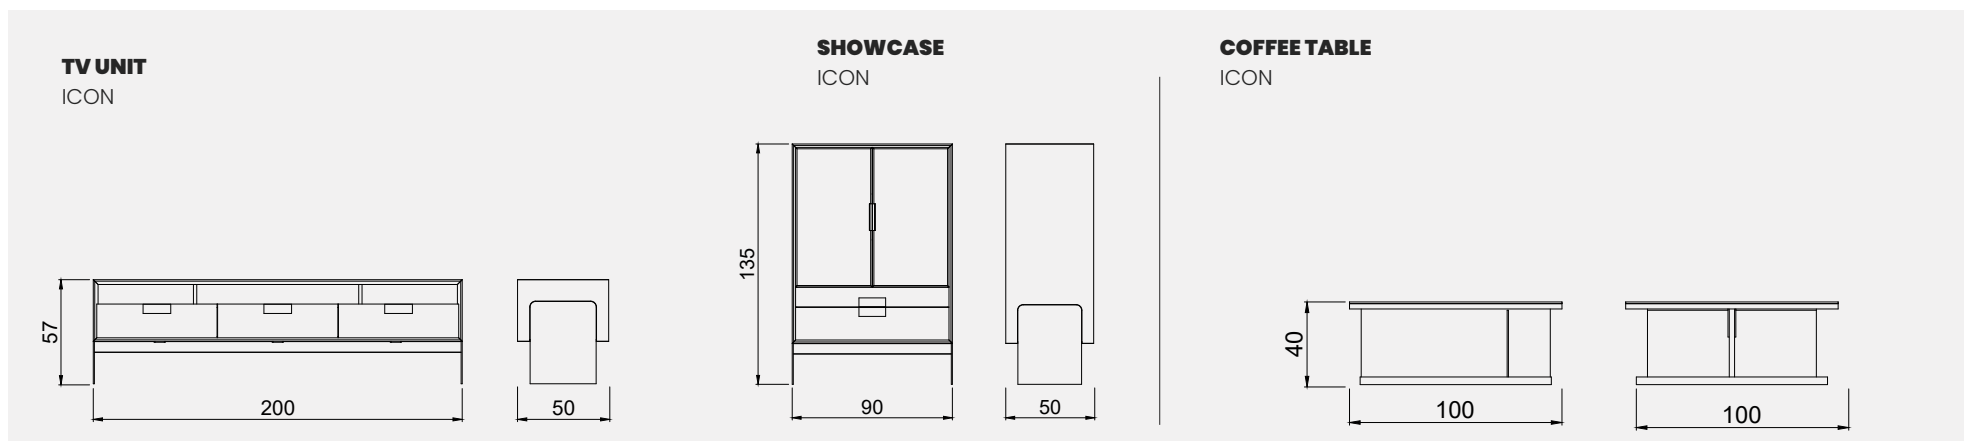

CONSOLE
ICON

CONSOLE
ICON

CHAIR
ICON

TV UNIT
ICON

Icon

Organic lines and comfort come together in the Icon Corner Set, which is shaped by the concepts of comfort, sincerity and pleasure. You will feel at home with a contemporary decoration experience enriched with the Icon Corner Set.