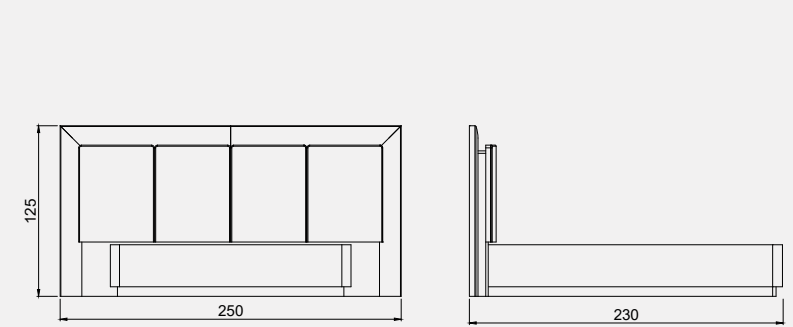

BED
LINE

Technical
Dimensions