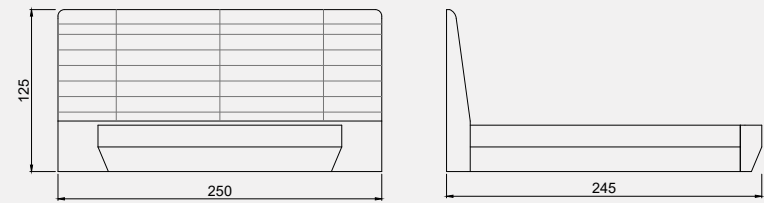

BED WITH BASE
BRONZE

WARDROBE
BRONZE

BED
BRONZE

DRESSER
BRONZE

BEDSIDE TABLE
BRONZE

Technical
Dimensions

Bronze

Bronze console and table combining creative forms they complement each other with functional languages and striking, walnut colors.