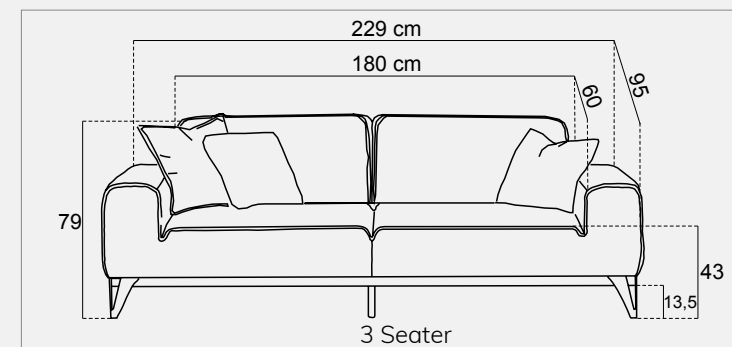

RIO

Bergere