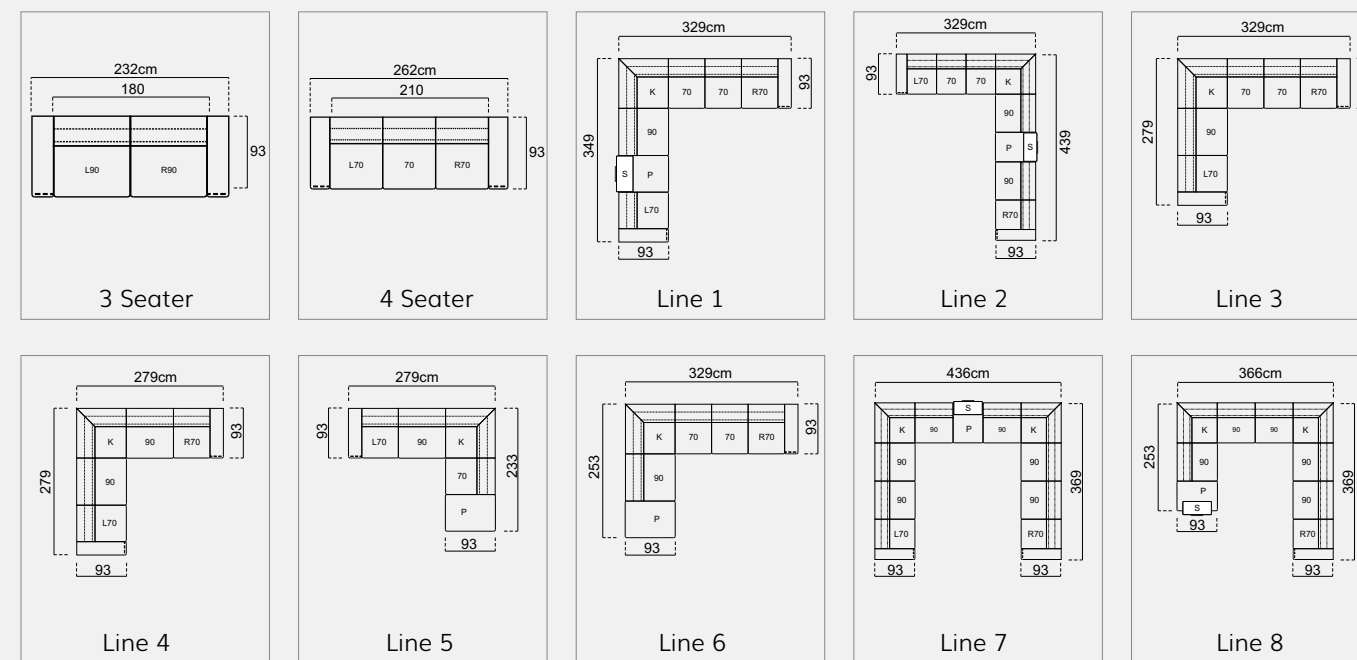

Technical
Dimensions