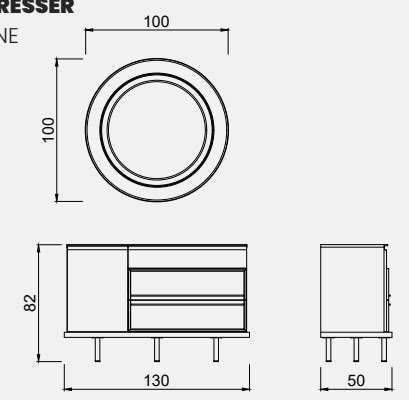

BEDSIDE TABLE
LINE

Technical
Dimensions

Line

Line Dining Room Set, inspired by timeless designs by making a difference with the aesthetics in its details, adds a unique simple elegance to dining rooms by being characterized by the balanced use of colors with minimal lines.