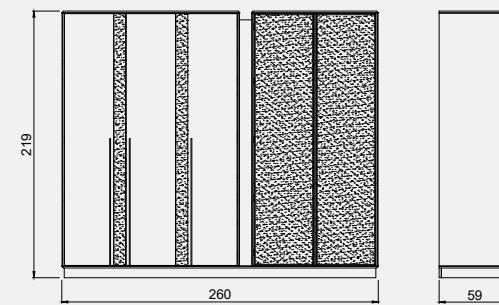

BED WITH BASE
BRONZE

WARDROBE
BRONZE

BED
BRONZE

DRESSER
BRONZE

BEDSIDE TABLE
BRONZE

Technical
Dimensions

Bronze

Bronze console and table combining creative forms they complement each other with functional languages and striking, walnut colors.