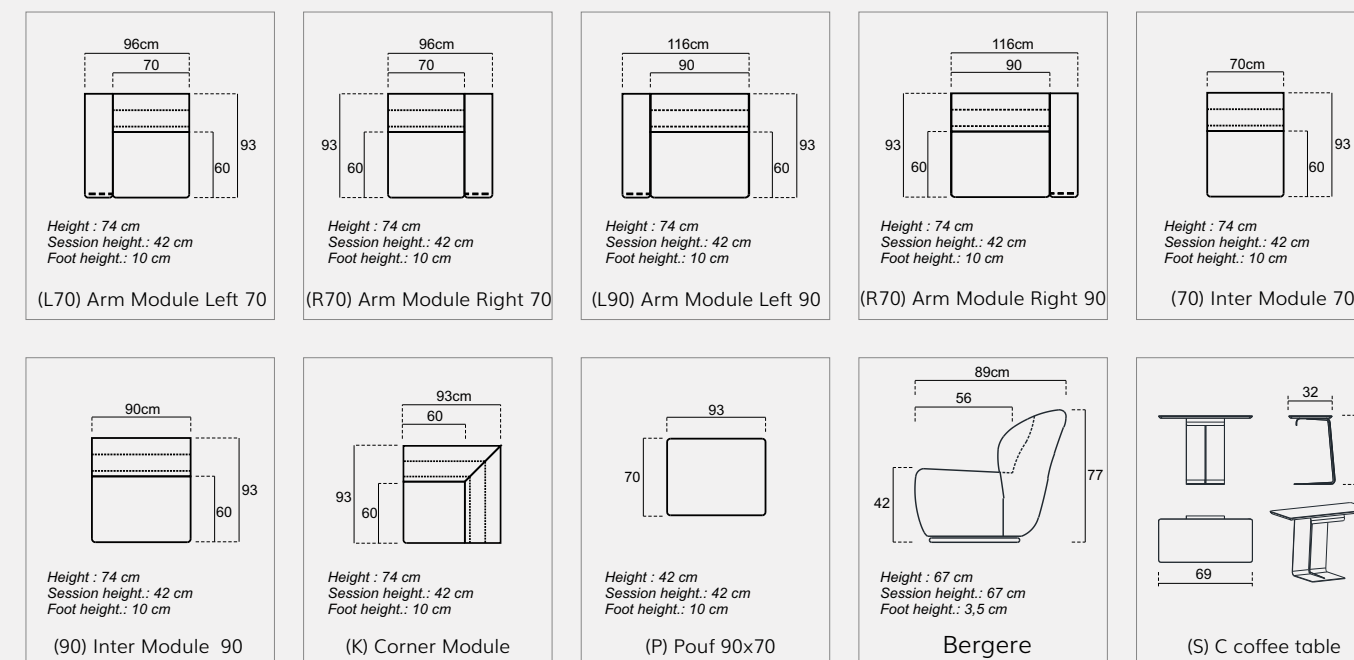

SOFA
LINE

COFFEE TABLE
LINE

BERGERE
LINE

Line *Bergere*

Technical
Dimensions

Line *corner*

Line ; indispensable for a high-energy atmosphere. It enliven living spaces with its perfect workmanship. You can make any combination you want.