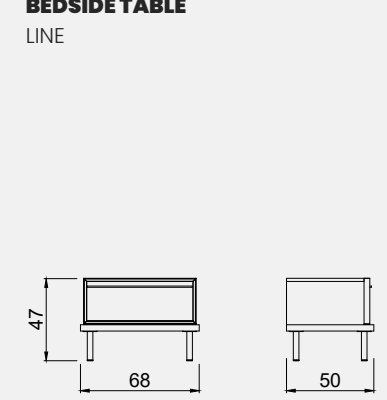

BEDSIDE TABLE
LINE

Technical
Dimensions

Line

Line Dining Room Set, inspired by timeless designs by making a difference with the aesthetics in its details, adds a unique simple elegance to dining rooms by being characterized by the balanced use of colors with minimal lines.