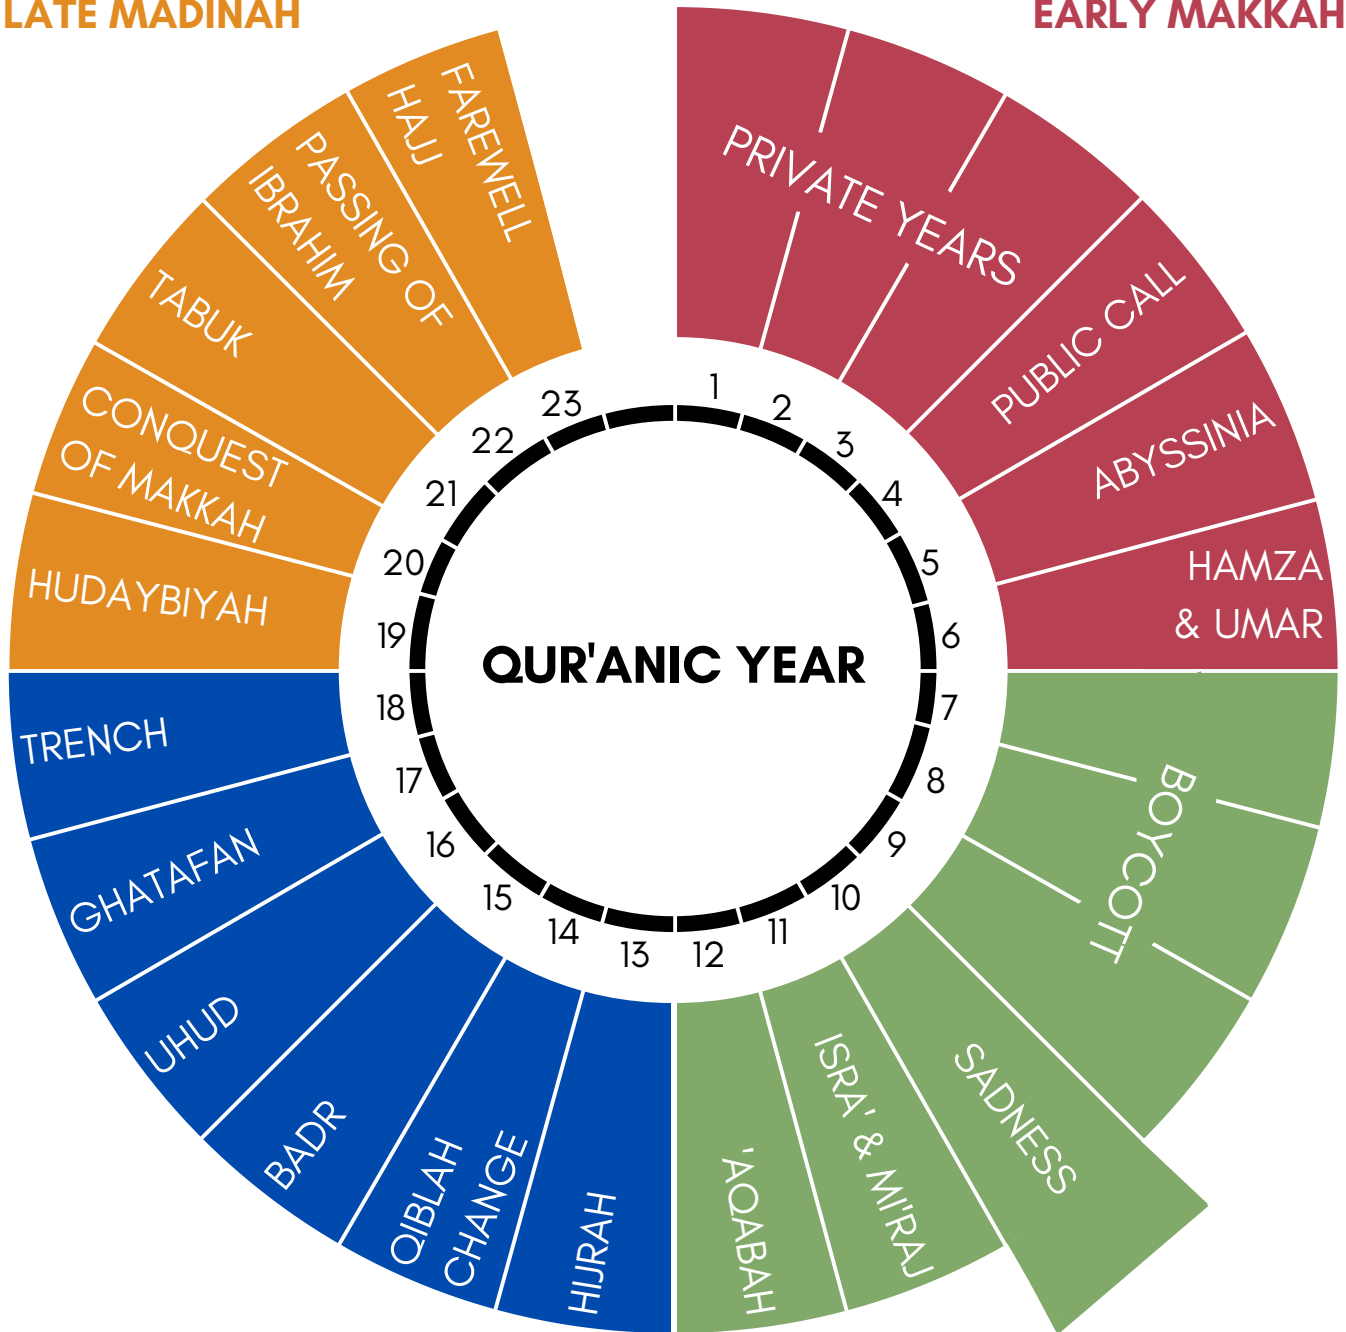

QUR'ANIC YEAR TIMELINE OF THE SIRAH

Use this timeline to help remember the key events in order of their occurrence in the 23 years of the life of our beloved Messenger ﷺ after he received the first revelation.

LATE MADINAH

EARLY MAKKAH

Adapted from 'Revelation' by Meraj Mohinuddin