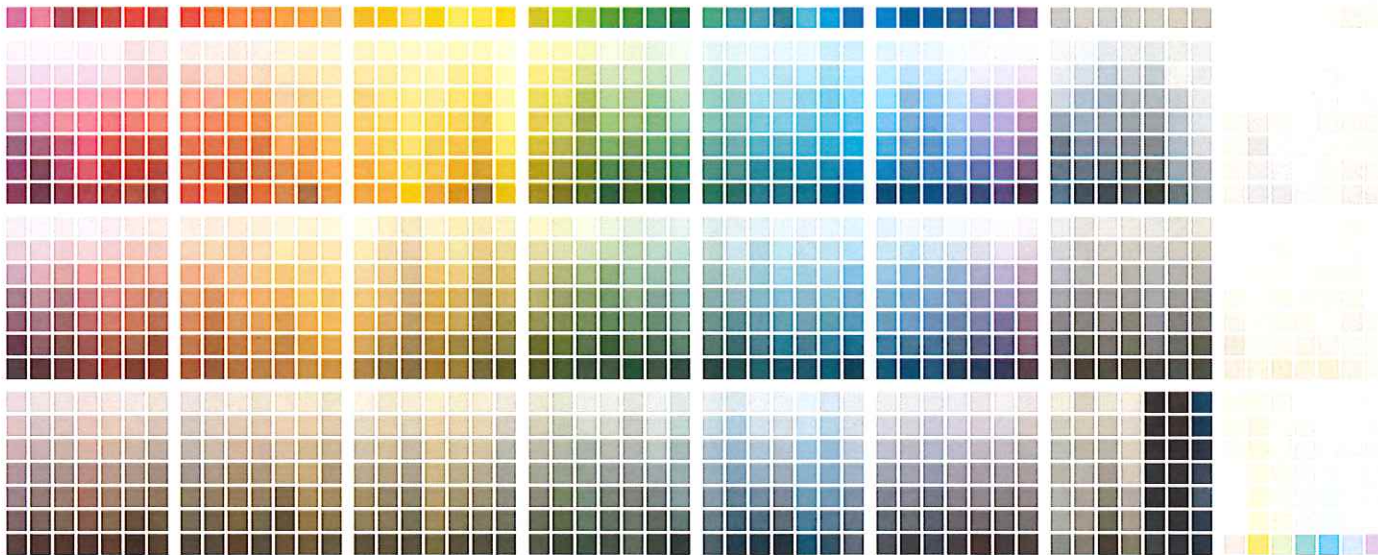

Digital Color Wall

COLOR, DELIVERED.

Order FREE color chips

First, pick your color.

Please visit our paint color family pages >

SEARCH COLOR

COLOR FAMILIES

Sherwin-Williams Colors

SELECT COLOR COLLECTION

SHERWIN-WILLIAMS.

What can we help you find?

Paints & Supplies

Color

Inspiration

How To

Special Offers

Buy Paint

Digital Color Wall

COLOR, DELIVERED.

Order FREE color chips

Please visit our paint color family pages >

SEARCH COLOR

COLOR FAMILIES

Sherwin-Williams Colors

Emerald

FIND INTERIOR PAINT → FIND EXTERIOR PAINT → Save to mySW · Add to my Project List ·

Page 4

sherwin-williams.com/homeowners/color/find-and-explore-colors/paint-colors-by-family/SW6887-navel ← copy this link (ctrl + c)