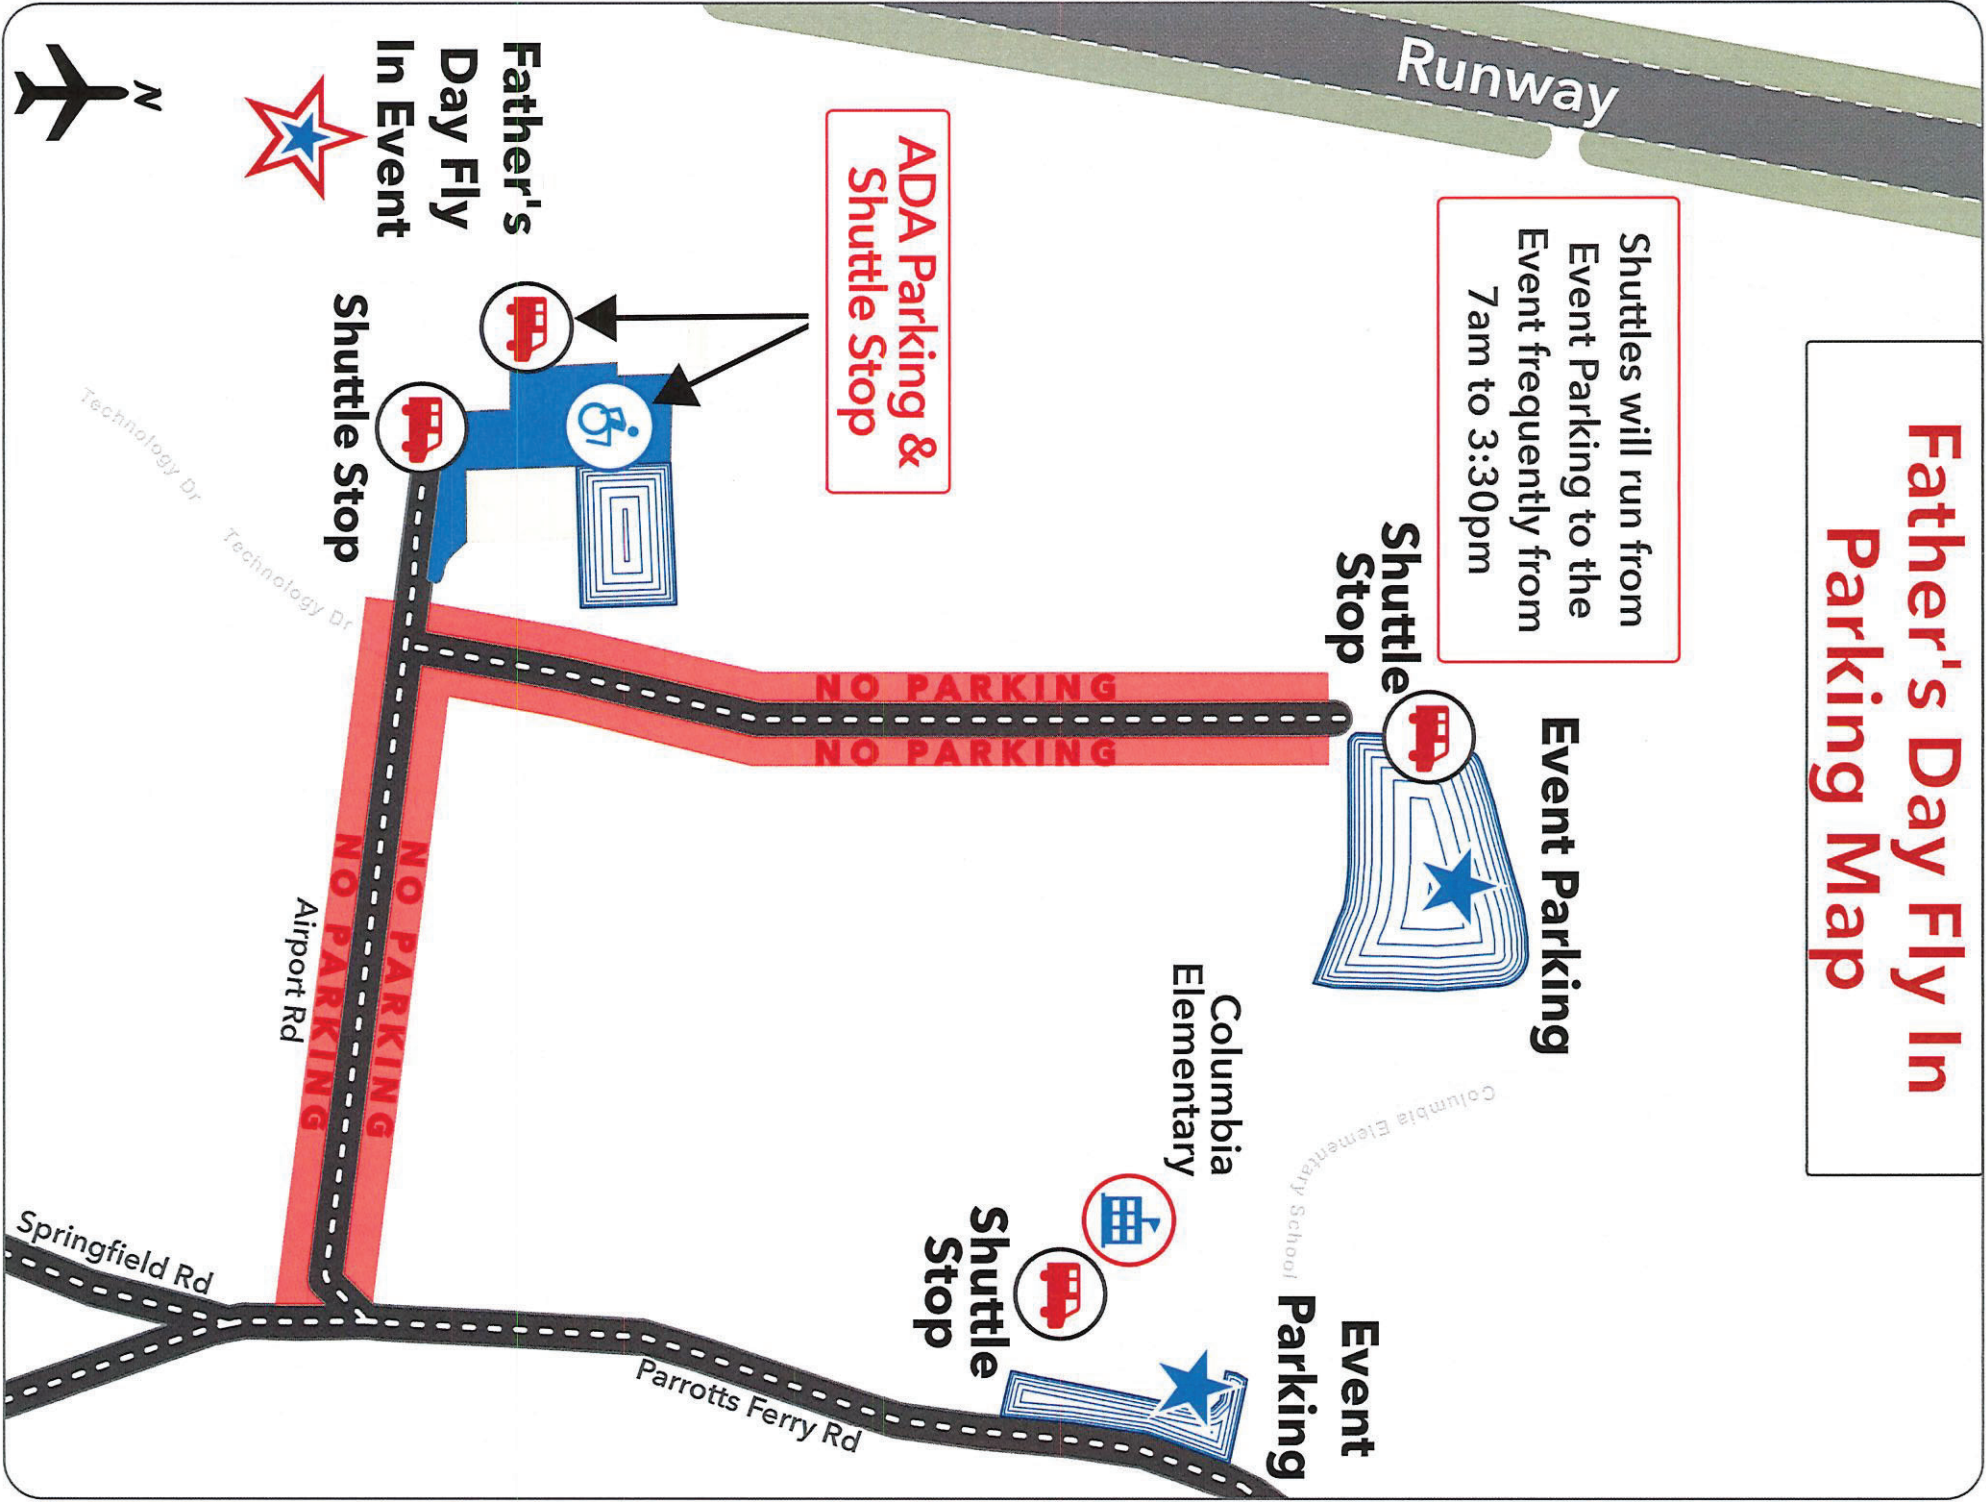

# Father's Day Fly In Parking Map

Shuttles will run from  
Event Parking to the  
Event frequently from  
7am to 3:30pm

ADA Parking &  
Shuttle Stop

Runway

Event Parking

Shuttle Stop

Event Parking

Columbia Elementary

Shuttle Stop

Father's Day Fly In Event

Shuttle Stop

NO PARKING

NO PARKING

NO PARKING

Technology Dr

Airport Rd

NO PARKING

Parrotts Ferry Rd

Springfield Rd