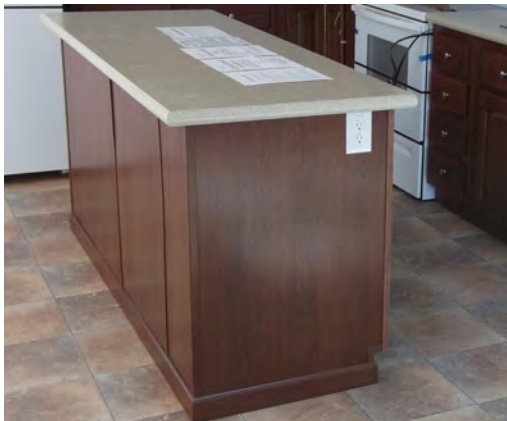

KITCHEN ISLANDS—SHOWN FOR STYLE— SELECT STD CABINETRY .

IS- 15