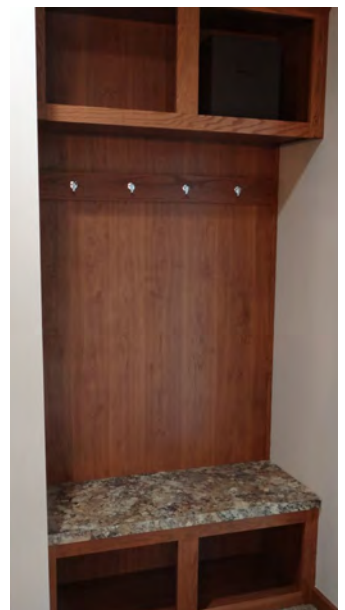

COAT CADDY WITH OPEN
OVERHEAD