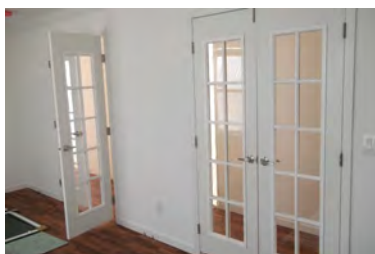

INTERIOR FRENCH DOORS