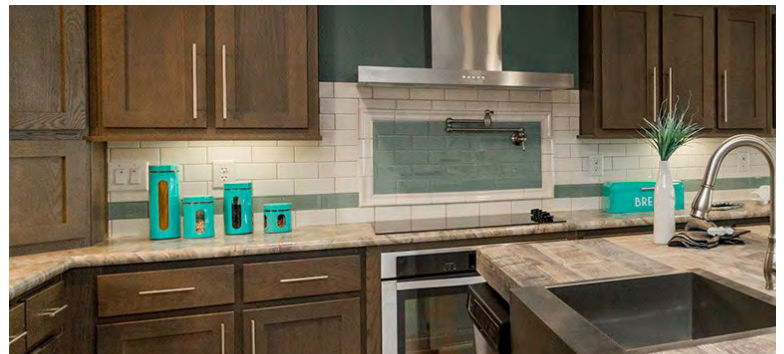

WHITE GLOSS CERAMIC WITH WHISPER GREEN GLASS