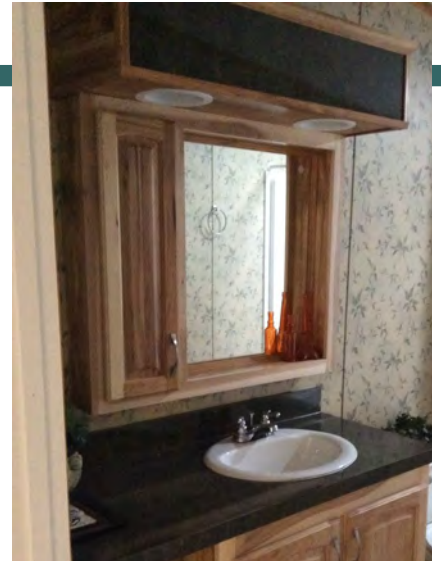

BATHROOM CABINETRY

3,2,1 AND NO DOOR MEDICINE CABINETS