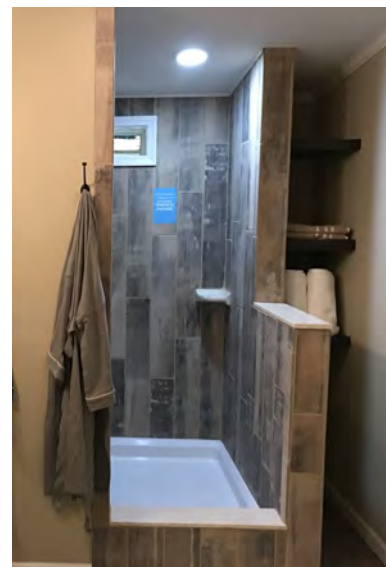

TRANQUIL SHOWER NO SEAT