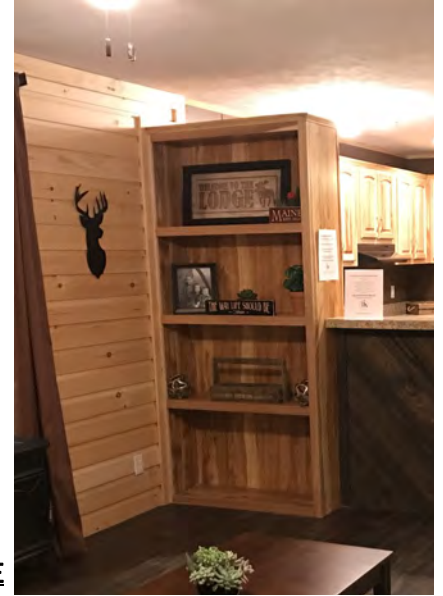

# CABINETRY

COLOR CHOICES: Coffee Cherry, Embarque Hickory, Timberwolf, Tuscany Maple, White

FLOATING FOYER CABINET  
SHOWN WITH CHICAGO  
BRICK WALL ACCENT

FIREPLACE BOOKCASE

BUILT-IN WALL NICHE

BOOK CASE