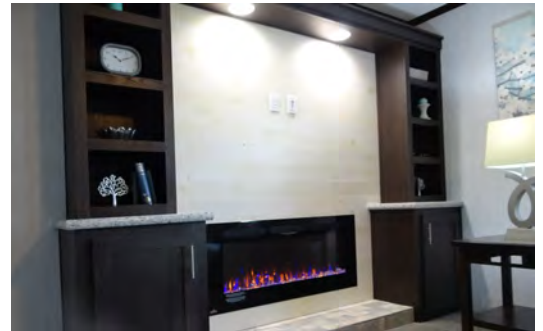

INTERIOR ACCENTS