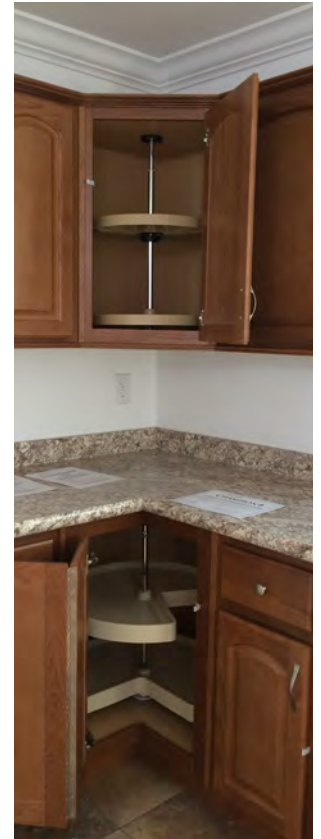

# KITCHEN AND UTILITY

METAL LOUVERED FURNACE DOOR

36" UTILITY SINK

REFRIGERATOR OH CABINET

UPPER AND LOWER LAZY SUSAN-SHAKER STYLE DOORS ONLY

26802 UTILITY SINK WITH BASE AND OH CABINETS-SHAKER STYLE DOORS ONLY

SWEATER RACKS

WASHER/DRYER OVERHEAD CAB WITH ROD

CLOTHES FOLDING TABLE

COAT HOOKS

BIFOLD UTILITY ROOM DOORS

**SHAKER STYLE CABINET DOORS ONLY**