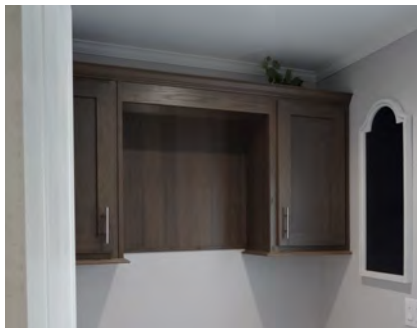

WASHER/DRYER OVERHEAD CAB WITH ROD