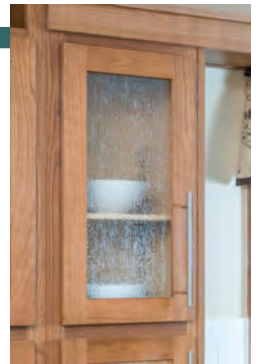

# KITCHEN / UTILITY CABINETRY

PULL-OUT SHELVES

SOFT CLOSE  
DRAWER GUIDES

PANTRY CABI-  
NET AND BANK  
OF DRAWERS

RAIN GLASS  
INSERT

HIDDEN  
PANTRY

APPLIANCE GARAGE.

MAIL CENTER