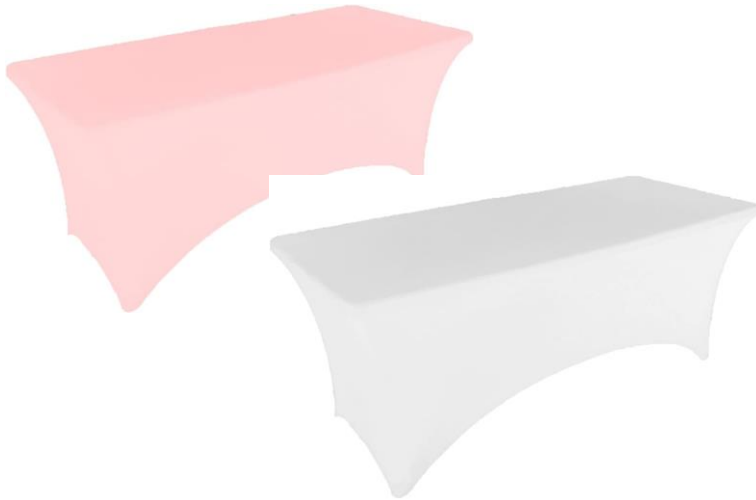

6x6' Fitted Stretch Tablecloth for Rectangular Table

8ft L X 2.5 FT W Set of 4

90" L x 90" W

Set of 12

4' Fitted Stretch Tablecloth for Rectangular Table

6ft

6ft

VIP Carpets

10ft

10ft

5 Feet Velvet Ropes

Backdrop Curtain Colors & Stands Available

65" Gold Easel

VIP Poles

Photo Booth Prop Signs

Lights & Signs