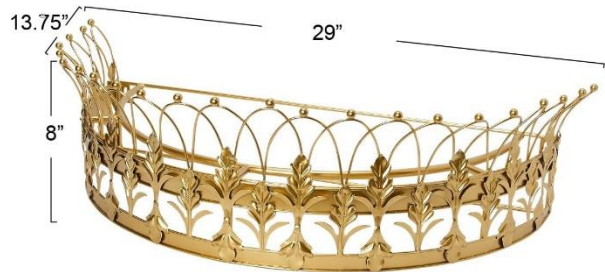

Cake/Dessert Stands & Table Accessories