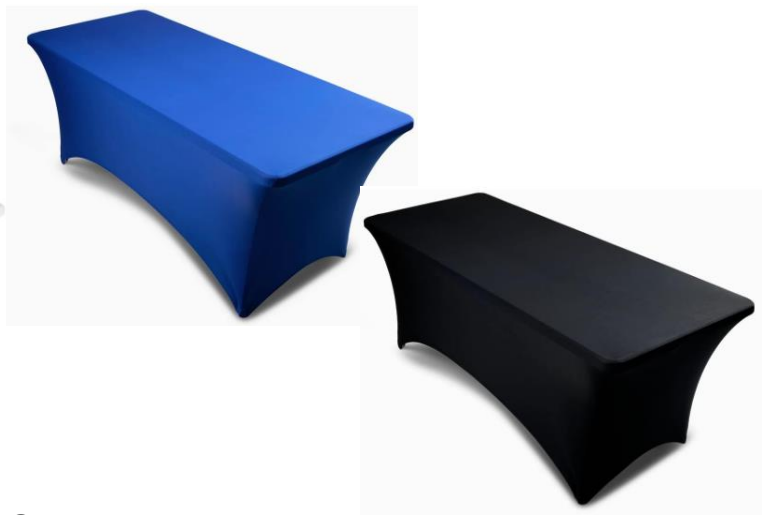

6x6' Fitted Stretch Tablecloth for Rectangular Table

8ft L X 2.5 FT W Set of 4

90" L x 90" W

Set of 12

4' Fitted Stretch Tablecloth for Rectangular Table

6ft

6ft

VIP Carpets

10ft

10ft

5 Feet Velvet Ropes

Backdrop Curtain Colors & Stands Available

65" Gold Easel

VIP Poles

Photo Booth Prop Signs

Lights & Signs