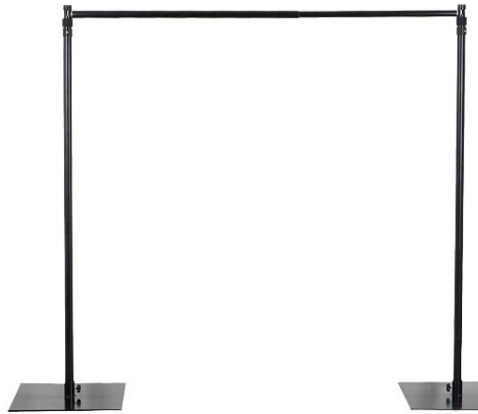

6x6' Fitted Stretch Tablecloth for Rectangular Table

8ft L X 2.5 FT W Set of 4

90" L x 90" W

Set of 12

4' Fitted Stretch Tablecloth for Rectangular Table

6ft

6ft

VIP Carpets

10ft

10ft

5 Feet Velvet Ropes

Backdrop Curtain Colors & Stands Available

65" Gold Easel

VIP Poles

Photo Booth Prop Signs

Lights & Signs