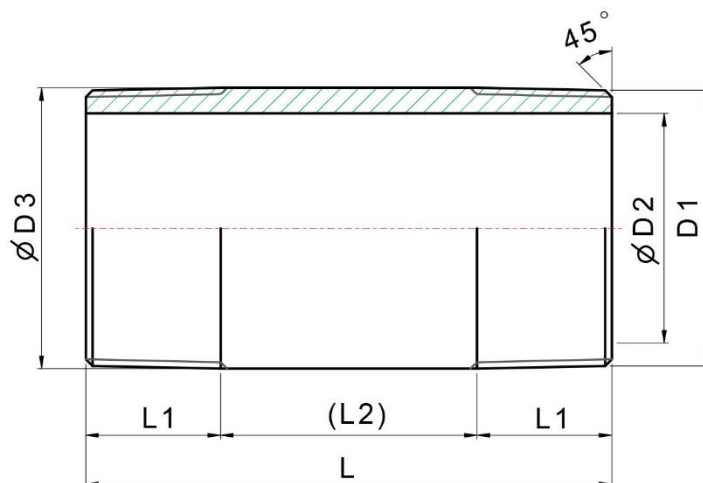

NIPPLES WELDED & SEAMLESS ASTM A-733

cobrival.com

DESIGN FEATURES:

- 🔴 THREAD: NPT
- 🔴 STOCK SCH40 & SCH80
- 🔴 T.O.E. odd length and other schedule nipple can be made upon request.

STAINLESS STEEL NIPPLE TYPE A/SA312 NIPPLE

DIA. (INCH)	LENGTH (INCH)																
	CLOSE	1.5"	2"	2.5"	3"	3.5"	4"	4.5"	5"	5.5"	6"	7"	8"	9"	10"	11"	12"
1/8"	X	X	X	X	X	X	X	X	X	X	X	X	X	X	X	X	X
1/4"	X	X	X	X	X	X	X	X	X	X	X	X	X	X	X	X	X
3/8"	X	X	X	X	X	X	X	X	X	X	X	X	X	X	X	X	X
1/2"	X	X	X	X	X	X	X	X	X	X	X	X	X	X	X	X	X
3/4"	X	X	X	X	X	X	X	X	X	X	X	X	X	X	X	X	X
1"	X		X	X	X	X	X	X	X	X	X	X	X	X	X	X	X
1 1/4"	X		X	X	X	X	X	X	X	X	X	X	X	X	X	X	X
1 1/2"	X		X	X	X	X	X	X	X	X	X	X	X	X	X	X	X
2"	X		X	X	X	X	X	X	X	X	X	X	X	X	X	X	X
2 1/2"	X				X	X	X	X	X	X	X	X	X	X	X	X	X
3"	X				X	X	X	X	X	X	X	X	X	X	X	X	X
4"	X					X	X	X	X	X	X	X	X	X	X	X	X