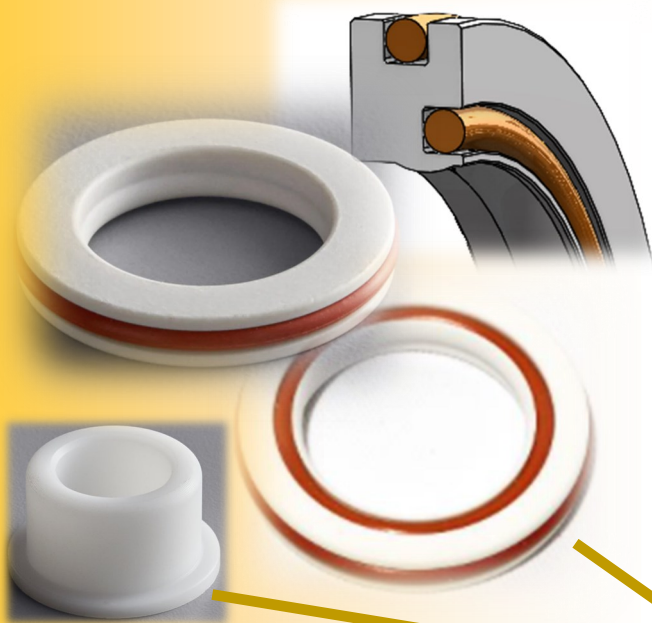

# Pro Series Juicer PJJ-A1

Everyone loves orange juice. This juicer is a commercial juicer and can make 10 gallons of Orange juice per hour.

The seal is designed and made with FDA grade virgin or mineral filled PTFE and Silicone O-rings.

- High Torque 18.9 in-lbs. @900 RPM

At GS Engineering Group we aim to solve challenging sealing applications and design products for industries such as:

- |                    |                  |                          |
|--------------------|------------------|--------------------------|
| <b>Automotive</b>  | <b>Aerospace</b> | <b>Industrial</b>        |
| <b>Oil and Gas</b> | <b>Medical</b>   | <b>Food and Beverage</b> |