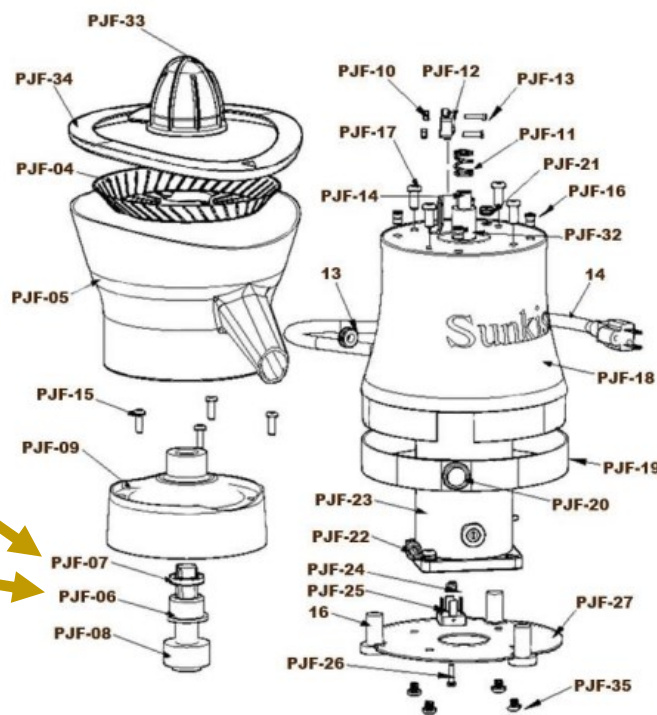

At GS Engineering Group we aim to solve challenging sealing applications and design products for industries such as:

Automotive	Aerospace	Industrial
Oil and Gas	Medical	Food and Beverage