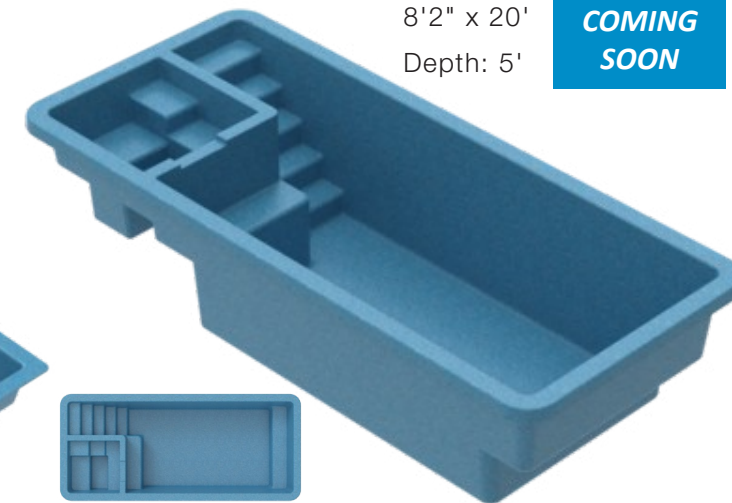

MINI EXTREME

8'2" x 20'
Depth: 5'

COMING SOON