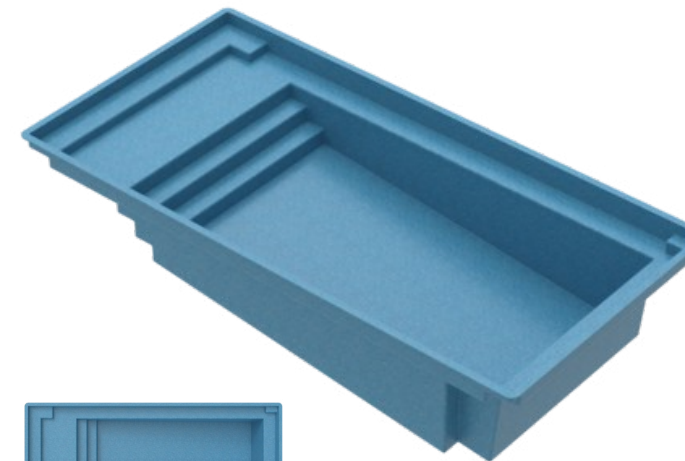

11' x 27'  
Depth: 2'6" - 6'2"

Superior | Sapphire Blue

**COSTA  
BRAVA**

12' x 28'  
Depth: 3'4" - 6'1"

**MAJESTIC**

13' x 25'6"  
Depth: 3'5" - 6'

**SUPERIOR**

12' x 25'8"  
Depth: 3'6" - 5'6"

**CAPRI**

12' x 28'  
Depth: 4'6"

**GOLD  
COAST**

14' x 28'  
Depth: 3'7" - 5'9"

**TORTOLA**

14' x 30'  
Depth: 3'6" - 6'

Atlantis | Sapphire Blue

**MYSTIC**

15' x 32'  
Depth: 3'8" - 6'5"

**BELLAGIO**

15' x 34'  
Depth: 3' - 6'6"

Special Order  
Available in Sapphire  
Blue and Ocean  
Blue Only

**PONCE XL**

15'6" x 32'  
Depth: 4'2" - 6'

**NEWPORT**

16' x 35'  
Depth: 3'4" - 6'6"