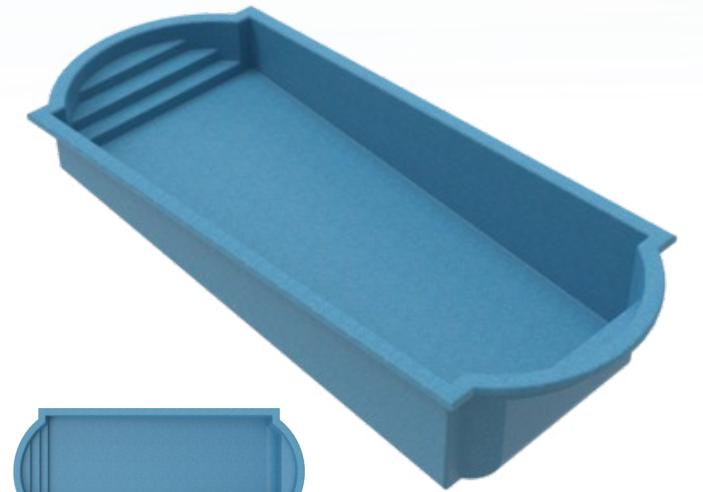

11' x 27'  
Depth: 2'6" - 6'2"

Superior | Sapphire Blue

**COSTA  
BRAVA**

12' x 28'  
Depth: 3'4" - 6'1"

**MAJESTIC**

13' x 25'6"  
Depth: 3'5" - 6'

**SUPERIOR**

12' x 25'8"  
Depth: 3'6" - 5'6"

**CAPRI**

12' x 28'  
Depth: 4'6"

**GOLD  
COAST**

14' x 28'  
Depth: 3'7" - 5'9"

**TORTOLA**

14' x 30'  
Depth: 3'6" - 6'

Atlantis | Sapphire Blue

**MYSTIC**

15' x 32'  
Depth: 3'8" - 6'5"

**BELLAGIO**

15' x 34'  
Depth: 3' - 6'6"

Special Order  
Available in Sapphire  
Blue and Ocean  
Blue Only

**PONCE XL**

15'6" x 32'  
Depth: 4'2" - 6'

**NEWPORT**

16' x 35'  
Depth: 3'4" - 6'6"

### SERENADE

16' x 38'  
Depth: 3'6" - 6'6"