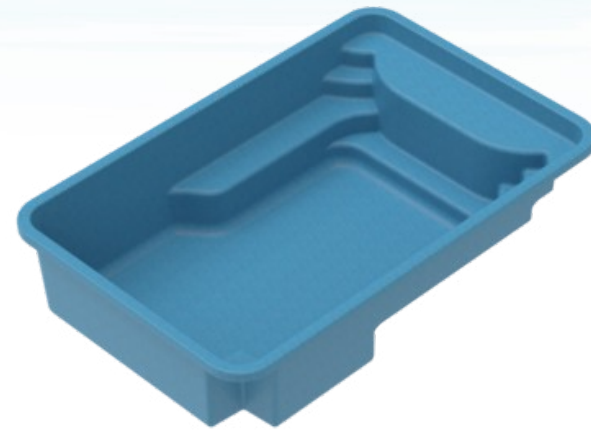

**G**  
**GLIMMERGLASS**  
**FIBERGLASS POOLS**  
SOUTHERN DIVISION

**SERAFINA**

8'6" x 14'  
Depth: 4'

**CORAL COVE**

9'6" x 16'  
Depth: 4'

**NEPTUNE**

11' x 23'  
Depth: 3'6" - 5'6"

**ISLANDER**

11' x 27'  
Depth: 2'6" - 6'2"

Superior | Sapphire Blue

**COSTA  
BRAVA**

12' x 28'  
Depth: 3'4" - 6'1"

**MAJESTIC**

13' x 25'6"  
Depth: 3'5" - 6'

**SUPERIOR**

12' x 25'8"  
Depth: 3'6" - 5'6"

### SERENADE

16' x 38'  
Depth: 3'6" - 6'6"

### BEACHCOMBER

16' x 40'  
Depth: 3'5" - 8'