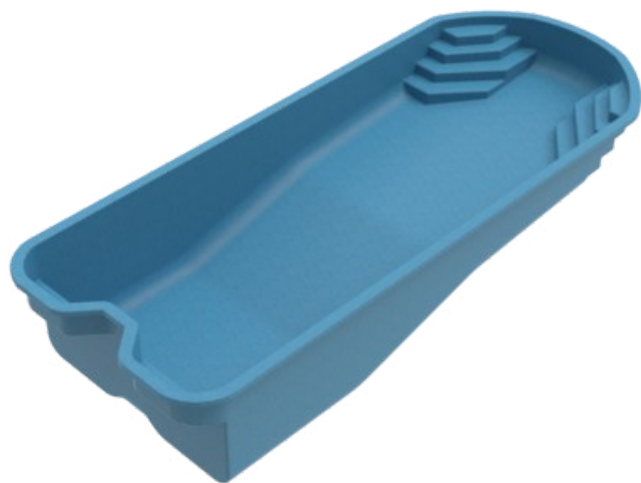

GRAND CAYMAN

16' x 42'
Depth: 3'4" - 8'