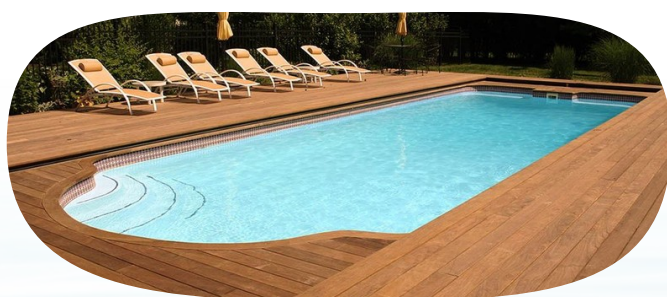

Extreme 27 | Sapphire Blue

EXTREME 27

12'6" x 27'
Depth: 4'6" - 5'11"