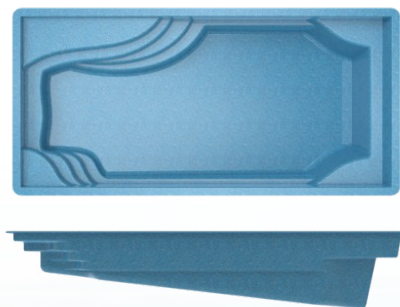

11' x 27'  
Depth: 2'6" - 6'2"

Superior | Sapphire Blue

**COSTA  
BRAVA**

12' x 28'  
Depth: 3'4" - 6'1"

**MAJESTIC**

13' x 25'6"  
Depth: 3'5" - 6'

**SUPERIOR**

12' x 25'8"  
Depth: 3'6" - 5'6"