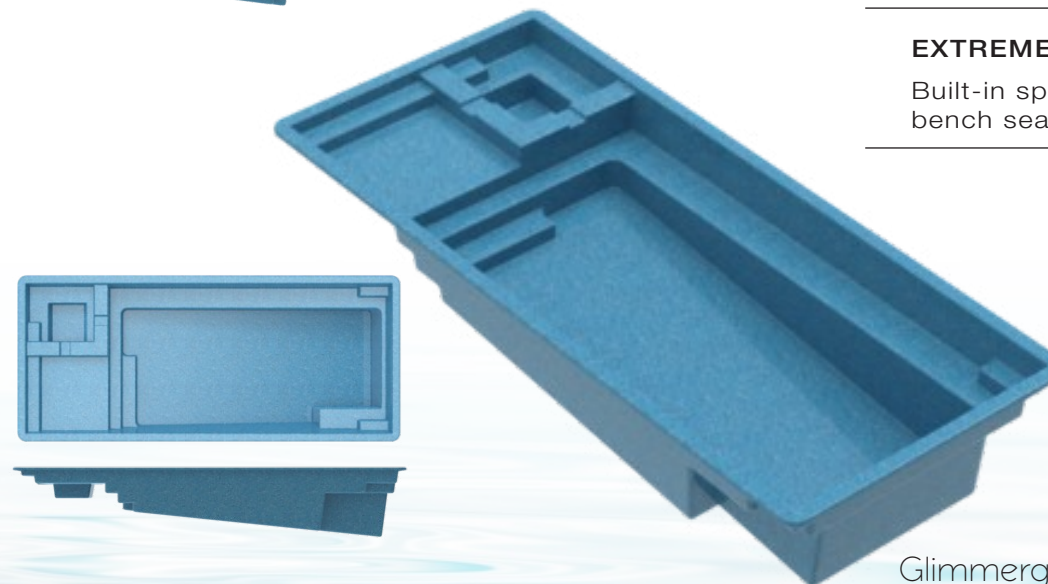

EXTREME SERIES FEATURES:

Built-in spillover spa, splash deck, and bench seating

EXTREME 38

15'6" x 38'
Depth: 4'6" - 7'

Special Order
Available in Sapphire Blue
and Ocean Blue Only