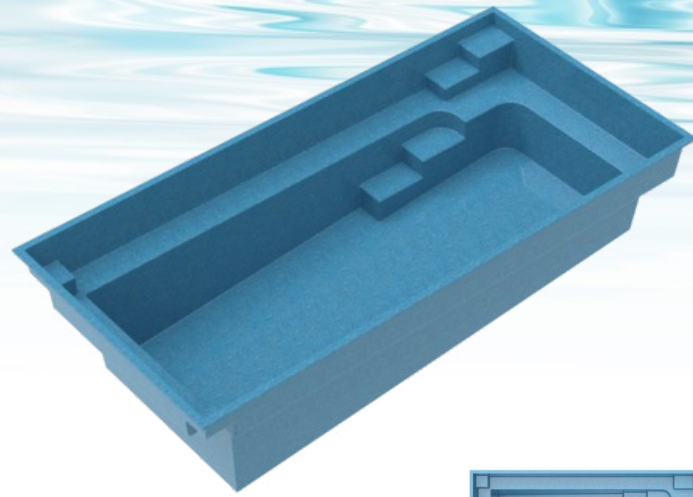

### EXTREME 38

15'6" x 38'  
Depth: 4'6" - 7'

Special Order  
Available in Sapphire Blue  
and Ocean Blue Only

**REGAL  
PLUNGE**

10' x 16'  
Depth: 4'4" - 5'5"

Special Order  
Available in  
Sapphire Blue  
and Ocean Blue  
Only