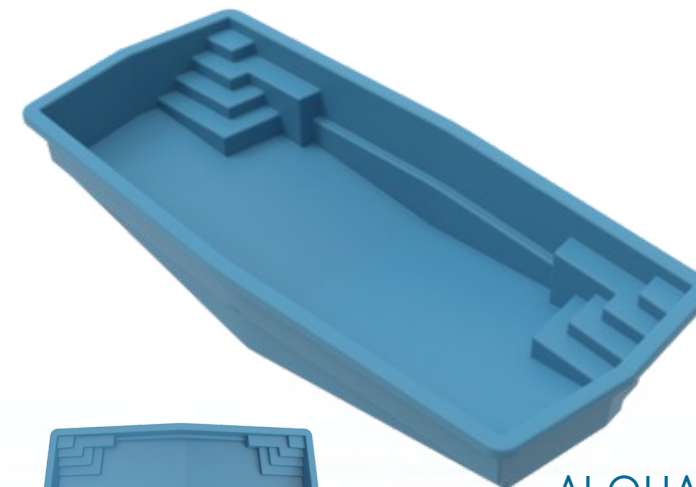

15' x 32'  
Depth: 3'8" - 6'5"

**BELLAGIO**

15' x 34'  
Depth: 3' - 6'6"

Special Order  
Available in Sapphire  
Blue and Ocean  
Blue Only

**PONCE XL**

15'6" x 32'  
Depth: 4'2" - 6'

**NEWPORT**

16' x 35'  
Depth: 3'4" - 6'6"

**ATLANTIS**

14' x 32'  
Depth: 3'6" - 6'6"

**SILVER SHORE**

15' x 28'  
Depth: 3'7" - 6'

**ALOHA**

15' x 34'  
Depth: 3'9" - 6'

### SERENADE

16' x 38'  
Depth: 3'6" - 6'6"