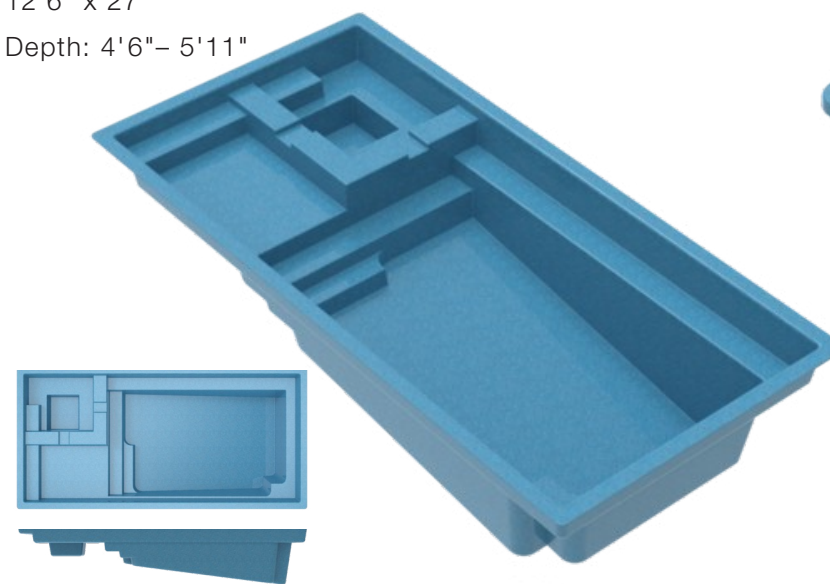

MINI EXTREME

8'2" x 20'
Depth: 5'

COMING SOON