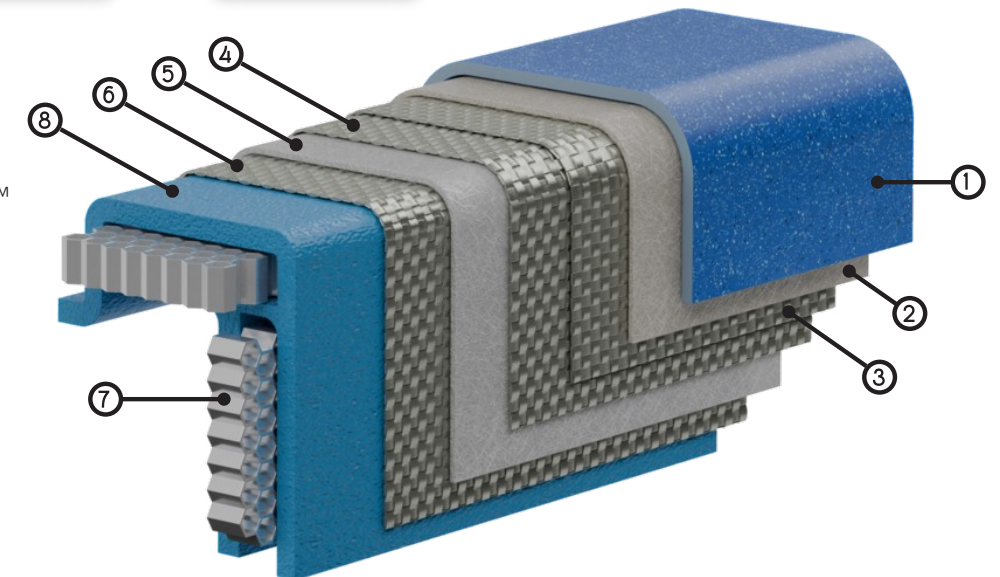

UNDERWATER

Snow White

Steel Grey

NOTE: Colors are replicated here as closely as the printing process allows. Please ask your pool representative for a physical color sample for best results. Disclaimer: Renderings are for illustrative purposes only and are not intended to serve as exact/scaled representations of the actual product. All measurements are from widest outside edges of pool shell and may vary by up to 3%.

**LAYERS OF EXCELLENCE**

1. Gelcoat Finish
2. Chop Strand Mat with Vinyl Ester Resin, featuring AquaShield Technology™
3. Combo Mat with Polyester Resin
4. Combo Mat with Polyester Resin (Second Layer)
5. Chop Strand Mat with Polyester Resin
6. Woven Roving with Polyester Resin
7. Honeycomb Reinforcement Panels
8. Chop Strand Mat with Polyester Resin (Second Layer)