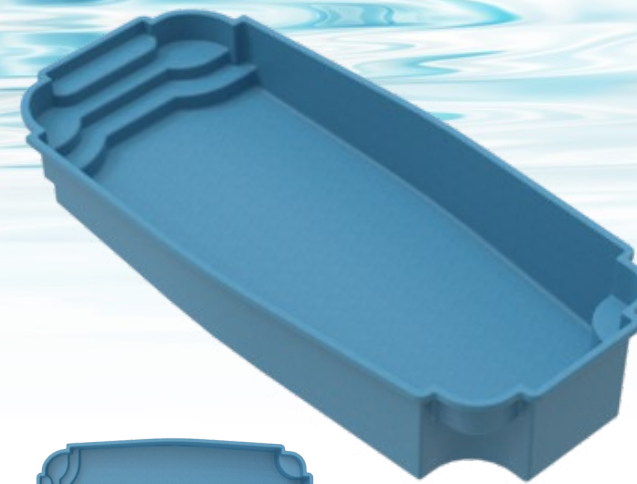

**CAPRI**

12' x 28'  
Depth: 4'6"

**GOLD  
COAST**

14' x 28'  
Depth: 3'7" - 5'9"

**TORTOLA**

14' x 30'  
Depth: 3'6" - 6'

Atlantis | Sapphire Blue

**MYSTIC**

15' x 32'  
Depth: 3'8" - 6'5"

**BELLAGIO**

15' x 34'  
Depth: 3' - 6'6"

Special Order  
Available in Sapphire  
Blue and Ocean  
Blue Only

**PONCE XL**

15'6" x 32'  
Depth: 4'2" - 6'

**NEWPORT**

16' x 35'  
Depth: 3'4" - 6'6"