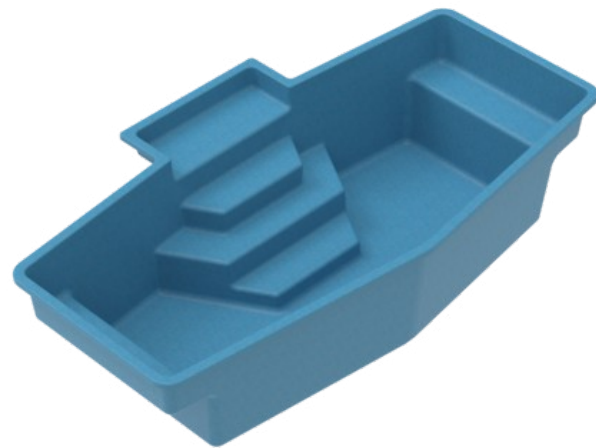

**G**  
**GLIMMERGLASS**  
**FIBERGLASS POOLS**  
SOUTHERN DIVISION

**SERAFINA**

8'6" x 14'  
Depth: 4'

**CORAL COVE**

9'6" x 16'  
Depth: 4'

**NEPTUNE**

11' x 23'  
Depth: 3'6" - 5'6"

**ISLANDER**

12' x 24'  
Depth: 3'6" - 5'6"

**RETREAT**

10'3" x 18'5"  
Depth: 4'4"

**CARIBBEAN**

11' x 20'  
Depth: 4'2" - 5'3"

**EMERALD**

12' x 25'  
Depth: 3'7" - 5'5"

**ROMAN**

### SERENADE

16' x 38'  
Depth: 3'6" - 6'6"

### BEACHCOMBER

16' x 40'  
Depth: 3'5" - 8'