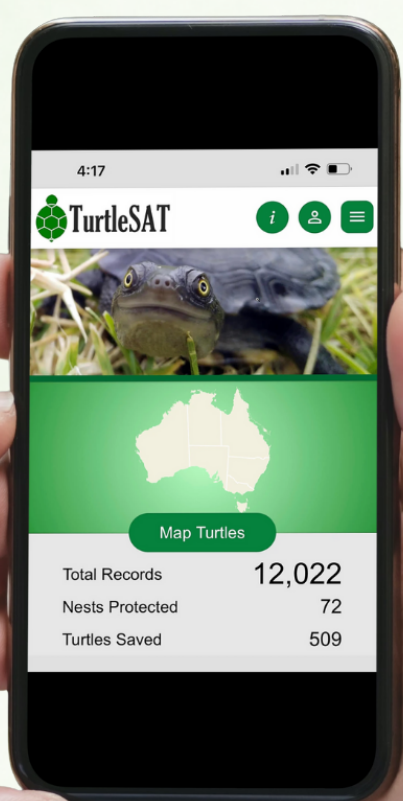

## TO TURTLESAT

Visit -  
[turtlesat.org.au](http://turtlesat.org.au)

**IMPORTANT  
TurtleSAT DATA**

Adult Turtle Sightings

Turtles on Roads  
Crossing or  
Roadkill

Introduced Species  
like Red Eared Sliders

Hatchlings/  
Juveniles

Damaged Nests

Android

iPhone

SCAN TO  
DOWNLOAD  
APP