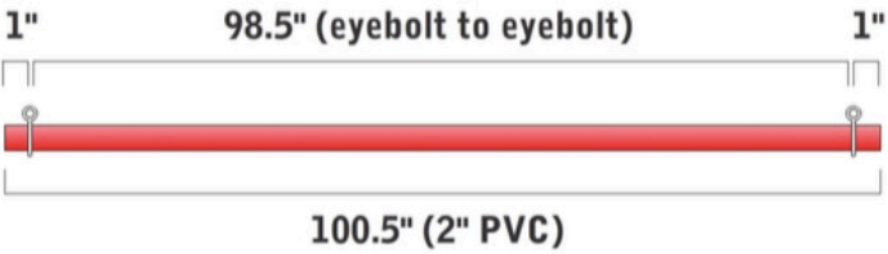

# WallyCourse Pipe Diagram

**KEY**

-  Eye bolt
-  Eye bolt w/  
Wally Plate
-  Union w/ Collar  
on Turn Ball Side
-  Couplers
-  Eye bolt is 1" from  
end of PVC

images not drawn to scale

## 100.5" Modular PVC Assembly (Recommended)

**Ski Gate  
(Red Arm)**

**Pre Gate  
(Green Arm)**

**Boat Gate  
(Yellow Arm)**