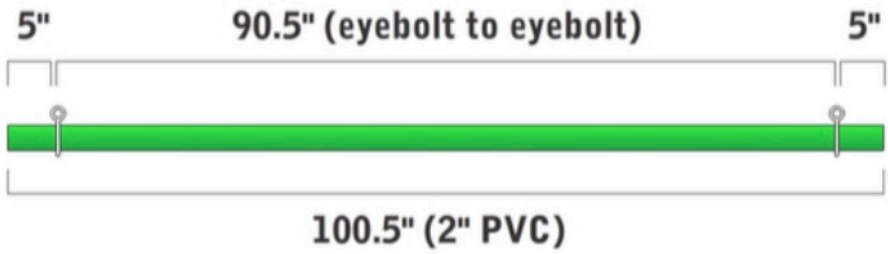

# WallyCourse Pipe Diagram

**KEY**

-  Eye bolt
-  Eye bolt w/  
Wally Plate
-  Union w/ Collar  
on Turn Ball Side
-  Couplers
-  Eye bolt is 1" from  
end of PVC

images not drawn to scale

## 100.5" Modular PVC Assembly (Recommended)

**Ski Gate  
(Red Arm)**

**Pre Gate  
(Green Arm)**

**Boat Gate  
(Yellow Arm)**