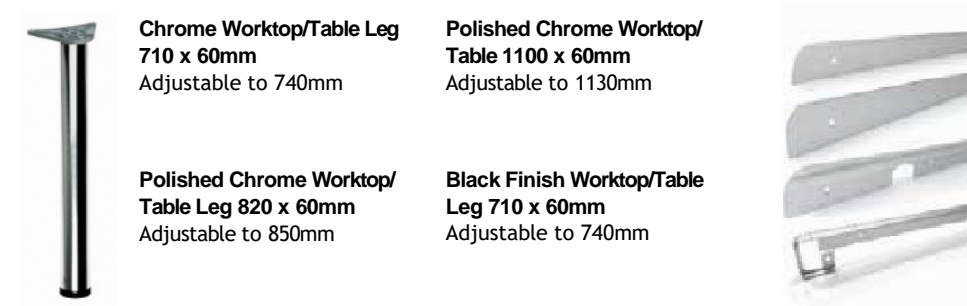

Worktop 3000mm x 600mm x 38mm

Worktop 3000mm x 900mm x 38mm

Upstand 3000mm x 100mm x 20mm

Light Concrete Urban Stonecrete

Worktop Accessories

Chrome Worktop/Table Leg
710 x 60mm
Adjustable to 740mm

Polished Chrome Worktop/ Table
1100 x 60mm
Adjustable to 1130mm

Polished Chrome Worktop/ Table Leg
820 x 60mm
Adjustable to 850mm

Black Finish Worktop/Table Leg
710 x 60mm
Adjustable to 740mm

Aluminium Kitchen Worktop Joining Strips, End Straight, Corner Joint
Silver 600 mm