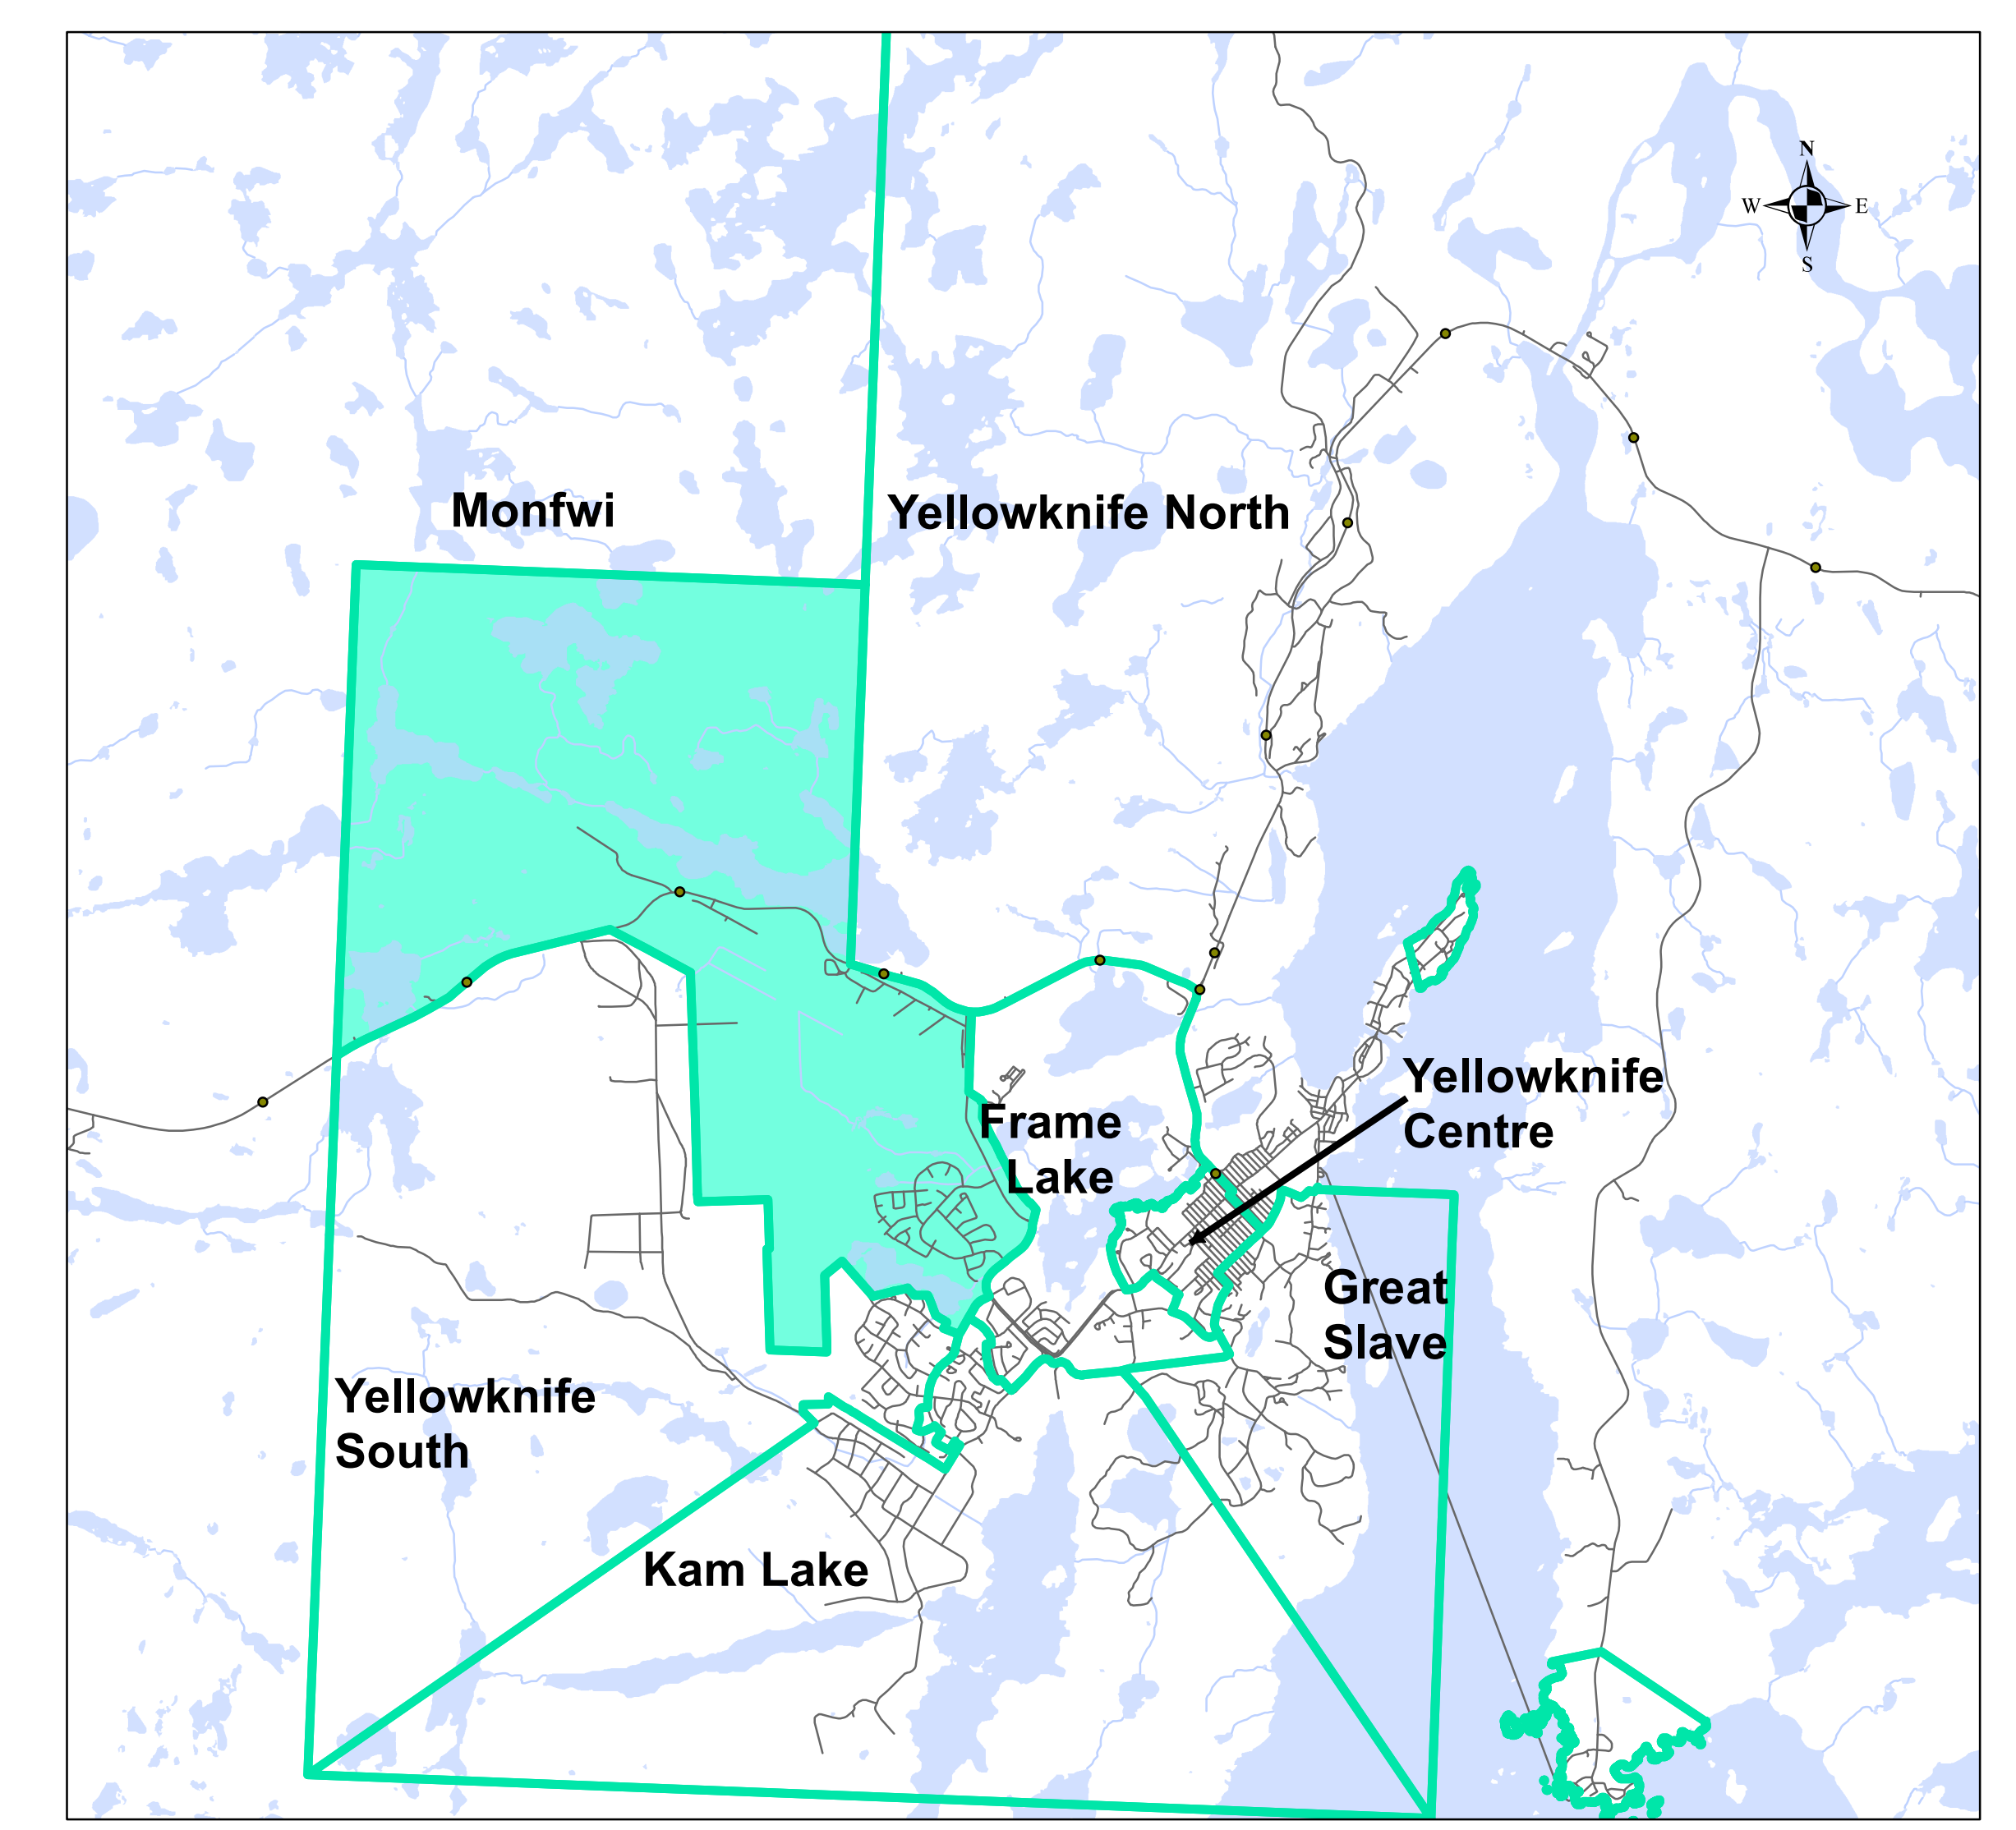

Range Lake - main residential

ELECTIONSNWT
ÉLECTIONSTNO

**Electoral District of
Range Lake
(PD Maps)**

Range Lake

Yellowknife