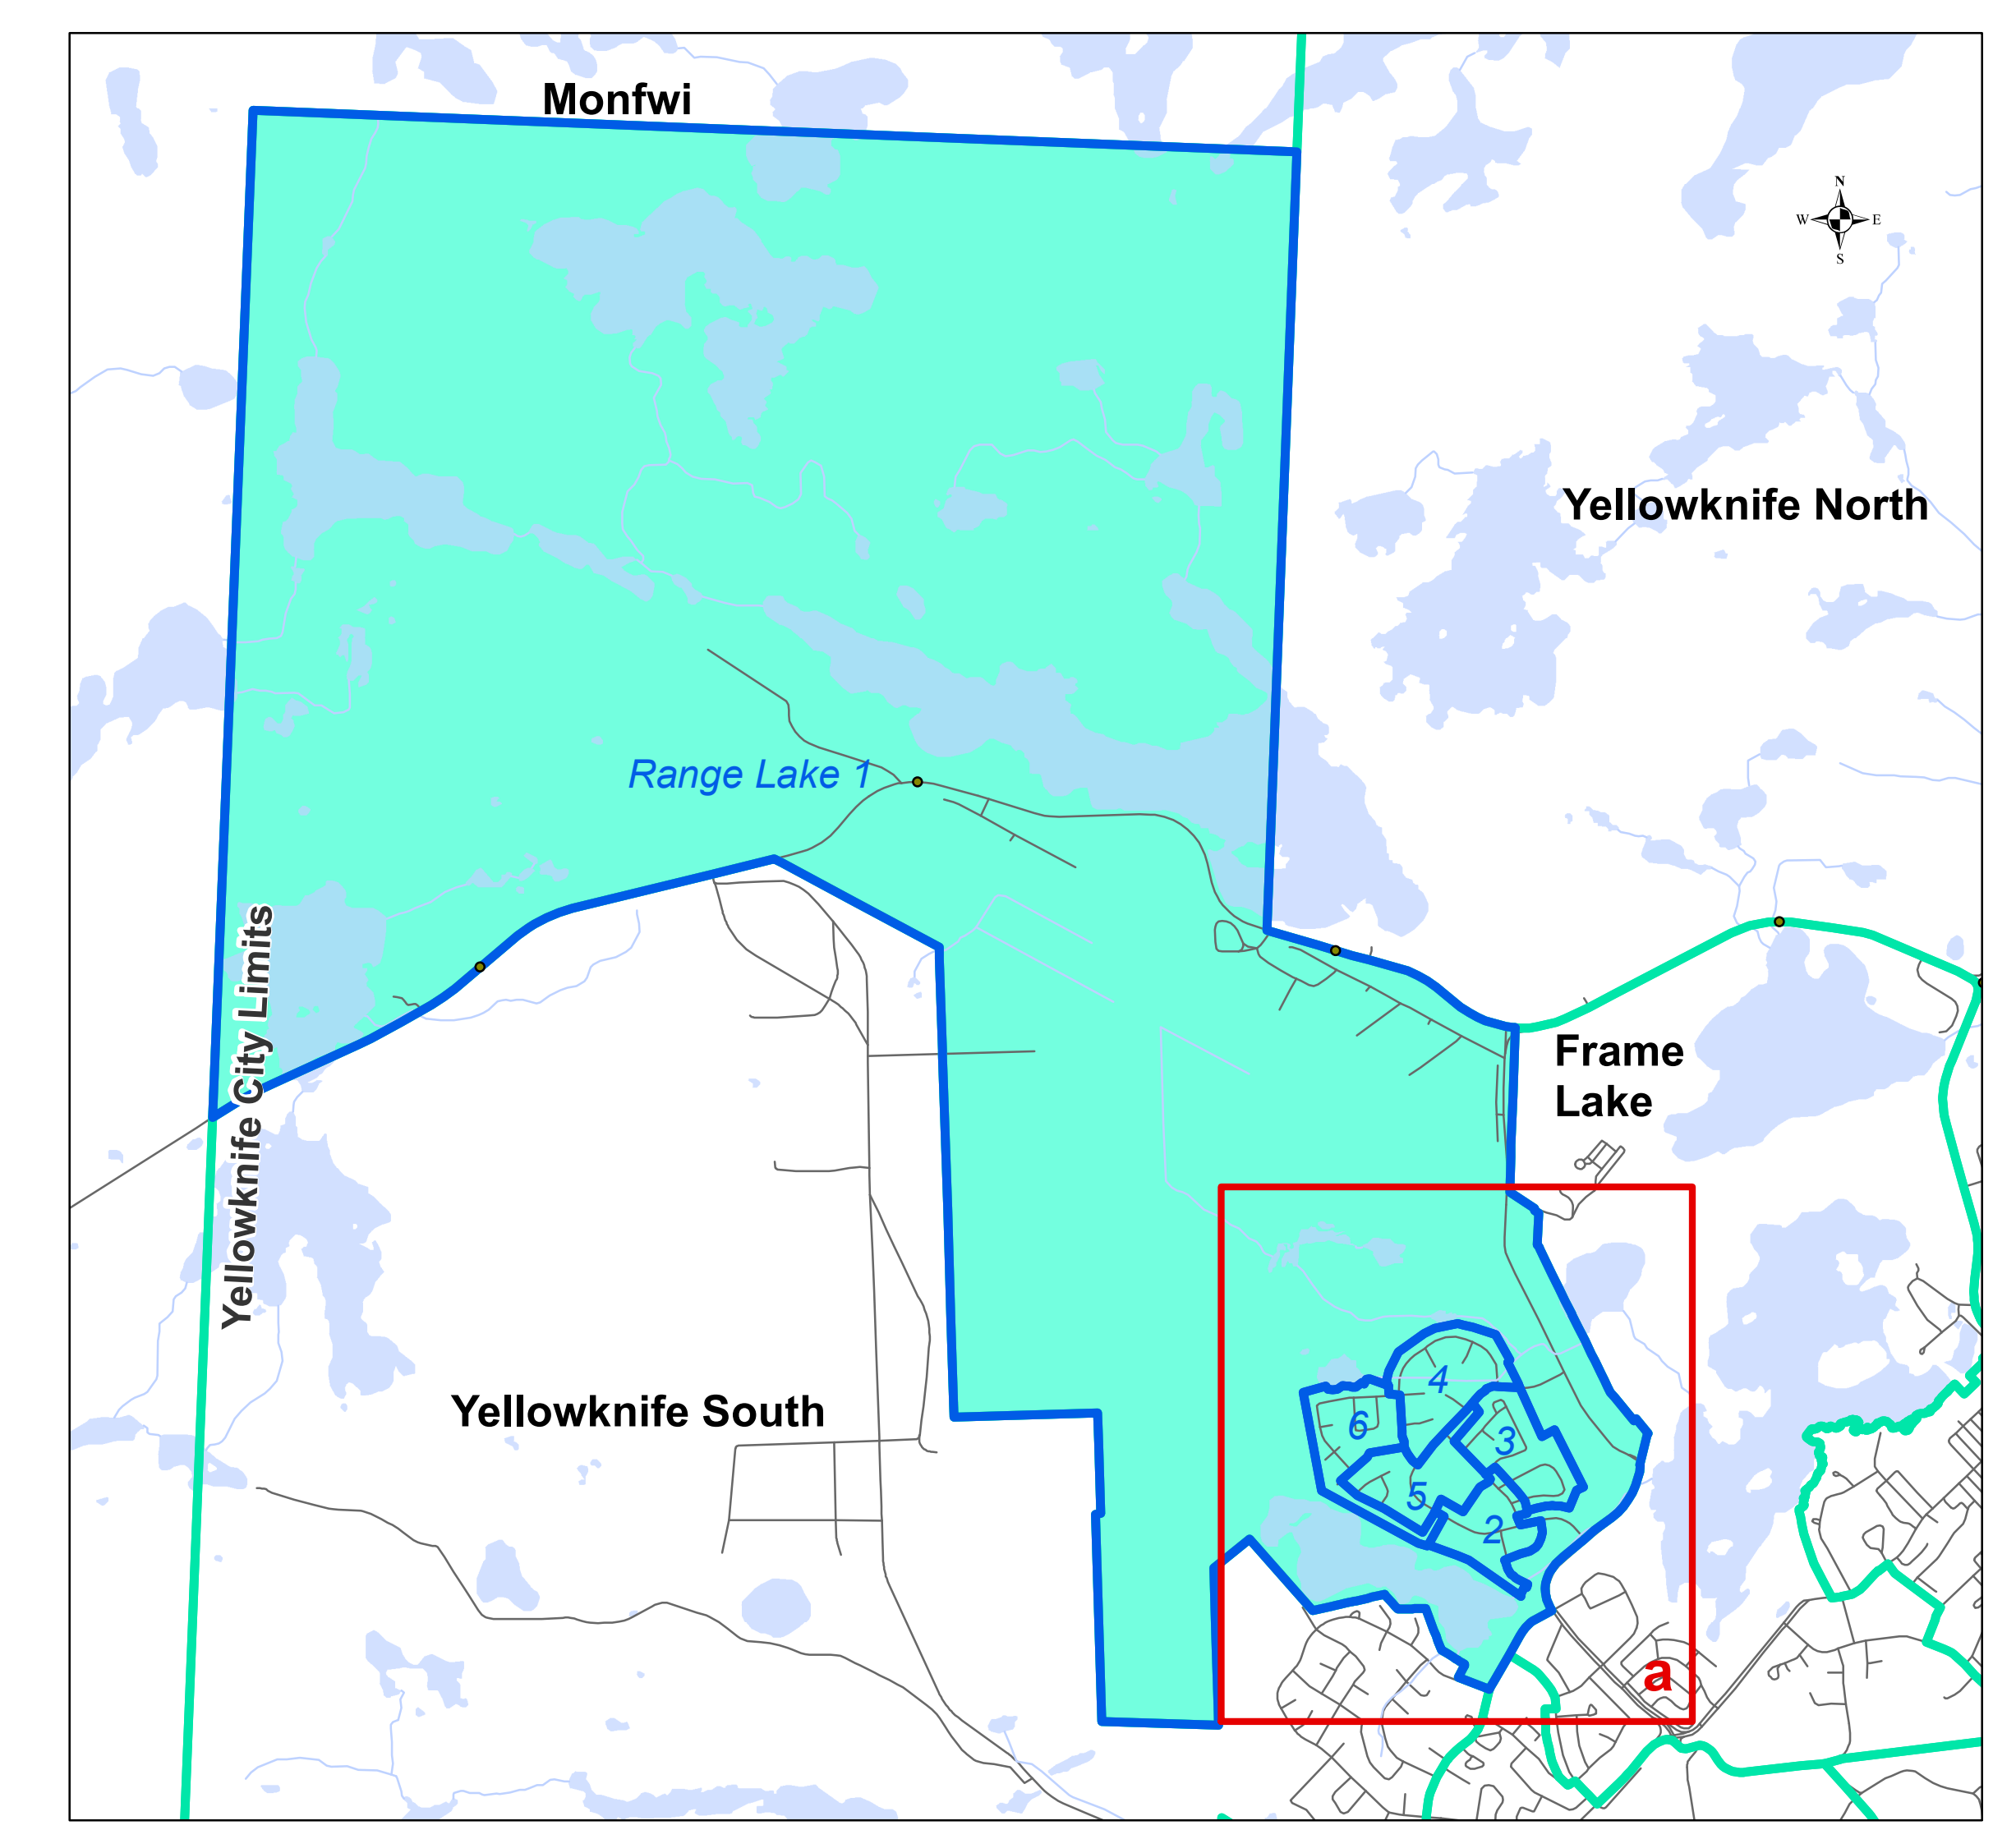

Range Lake - main residential

ELECTIONSNWT
ÉLECTIONSTNO

**Electoral District of
Range Lake
(PD Maps)**

Range Lake

Yellowknife