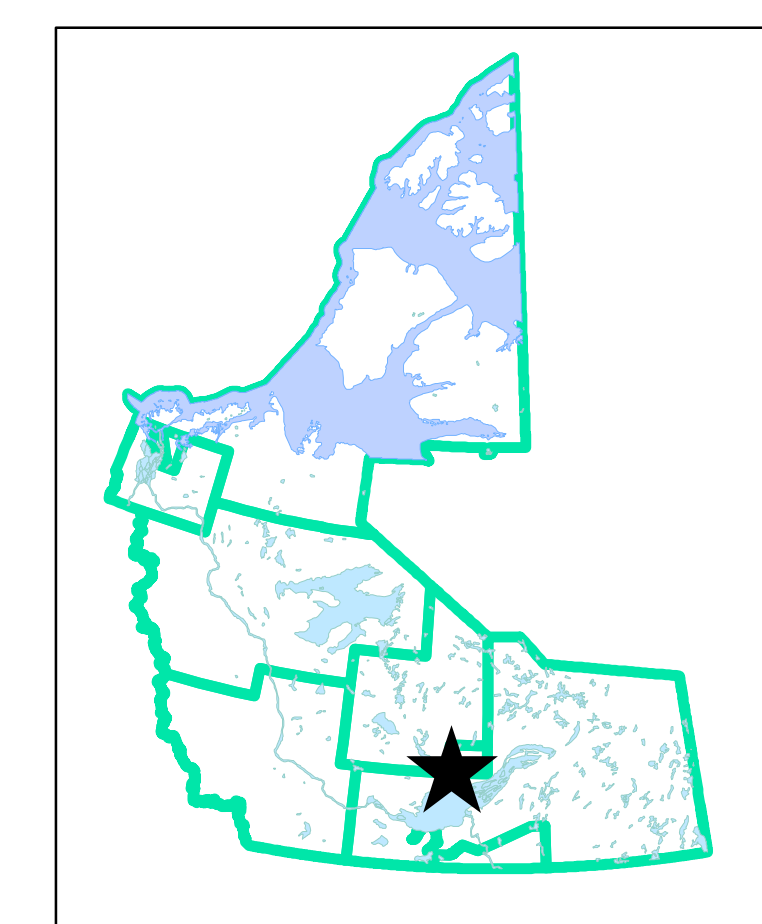

Range Lake - main residential

ELECTIONSNWT
ÉLECTIONSTNO

**Electoral District of
Range Lake
(PD Maps)**

Range Lake

Yellowknife