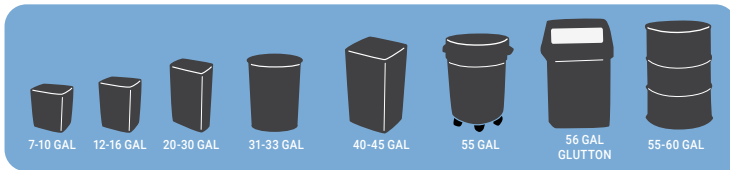

HEAVYWEIGHT & DRUM LINERS

Made from a blend of Low and Linear Low-Density Polyethylene. Our liners come stocked in 32 sizes ranging from 7–60 gallon capacity. All liners are engineered to provide over three times the impact and twice the tensile strength of traditional low-density polyethylene bags. Designed for heavy loads and puncture resistance, these heavyweight bags can be used to dispose of construction debris, broken glass, lawn trimmings and other refuse with sharp corners and edges.

PRODUCT FEATURES

- ▶ 1.5–6 mil polyethylene
- ▶ Three times the impact and twice the tensile strength of traditional low-density polyethylene bags
- ▶ Black and clear bags available in each size

HEAVYWEIGHT LINEAR LOW-DENSITY LINERS

LLD STOCK LINERS – GUSSETED

ITEM	W x D x L	MIL	COLOR	CNT	WT
7-10 GALLON					
3269*	15 X 9 X 24	2	BLK	500	35
12-16 GALLON					
3270*	16 X 9 X 30	4	BLK	150	27
20-30 GALLON					
3278*	16 X 14 X 36	2	BLK	250	33
3279*	16 X 14 X 36	3	BLK	200	39
31-33 GALLON					
3283*	23 X 10 X 40	3	BLK	100	24
3284*	23 X 10 X 40	4	BLK	100	32
56 GALLON – GLUTTON					
3291*	25 X 17 X 48	3	BLK	100	36
3285*	25 X 17 X 48	4	BLK	50	24
55-60 GALLON					
3298*	22 X 16 X 60	3	BLK	100	41
3292*	25 X 17 X 54	3	BLK	100	41
3290*	25 X 17 X 54	4	BLK	50	28
3299*	22 X 16 X 60	4	BLK	50	28

BUILD ANY SIZE:
Mil: 1.5–6 Width: 24”–57” Length: 24”–60”
 MORE OPTIONS: **Materials, Film Color, Printing, Venting, Packaging Details**

* Manufactured with renewable energy like wind and solar.

DRUM LINERS