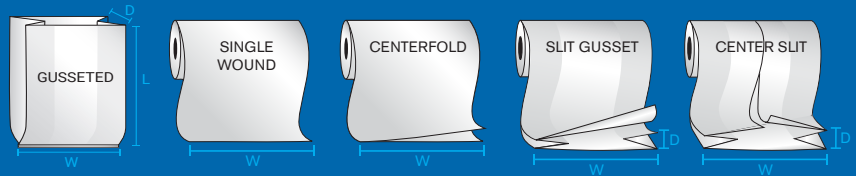

Custom Made for the Construction & Agriculture Industry

CONTINUOUS SHEETING

Mil: 1-8
Width: 4"-98"

MORE OPTIONS:
Materials, Film Color, Printing,
Venting, Package Details

BIN & GAYLORD LINERS

Mil: 1.25-6
Width: 32"-133"
Length: 48"-132"

MORE OPTIONS:
Printing, Venting,
Packaging Details

PALLET COVERS

Mil: 1.25-6
Width: 32"-133"
Length: 48"-132"

MORE OPTIONS:
Printing, Venting,
Packaging Details

DRUM LINERS

Mil: 1-8
Width: 18"-48"
Length: 36"-84"

MORE OPTIONS:
Materials, Film Color, Printing,
Venting, Packaging Details

MULCH BAGS

W X L: 14 X 22, 16 X 24,
18 X 25, 20 X 26,
22 X 29, 24 X 36

MORE OPTIONS:
Printing up to
8 colors, Venting