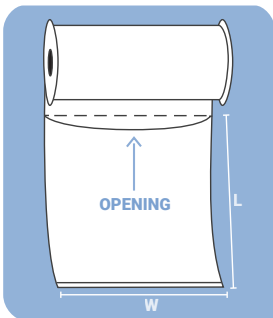

## THE BASICS

Our Pre-Opened Bags on Rolls are designed for quick automatic or hand loading of a variety of products. These are constructed with a slit in front and a perforated back and can be easily sealed or detached. Bags over 12" in length have vent holes and are marked with an asterisk.