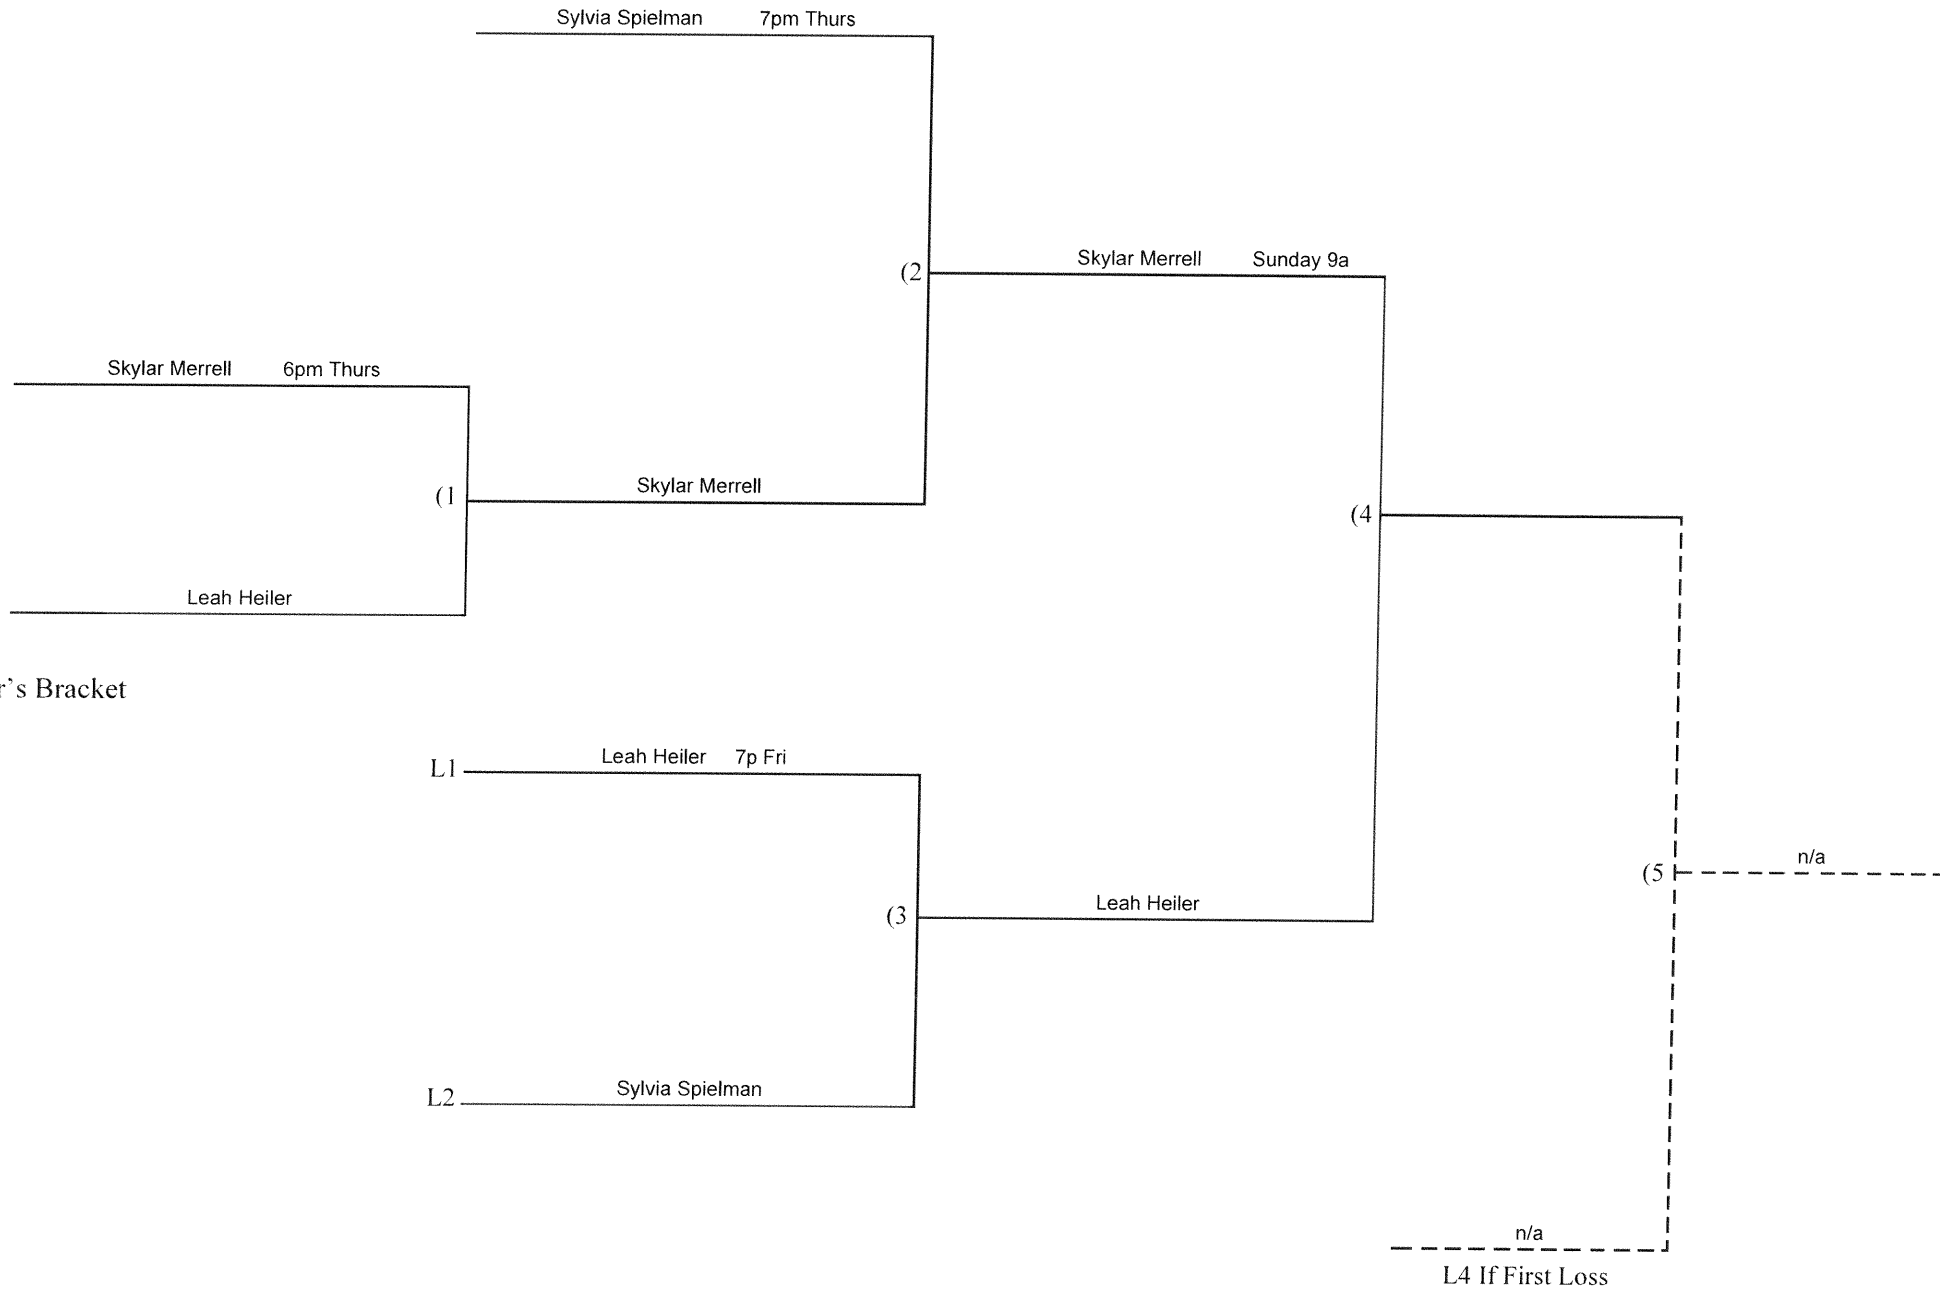

(6)

Loser's Bracket

L3

Sylvia & Rob Sat

L1 Skylar & Matt 8 Thur. 9p

(4)

Skylar & Matt

(5)

L2 Bob & Leigh 3

(7)

n/a

n/a

L6 If First Loss

2019 Schaff - Generational

2019 Schaff - Women's Singles

Loser's Bracket