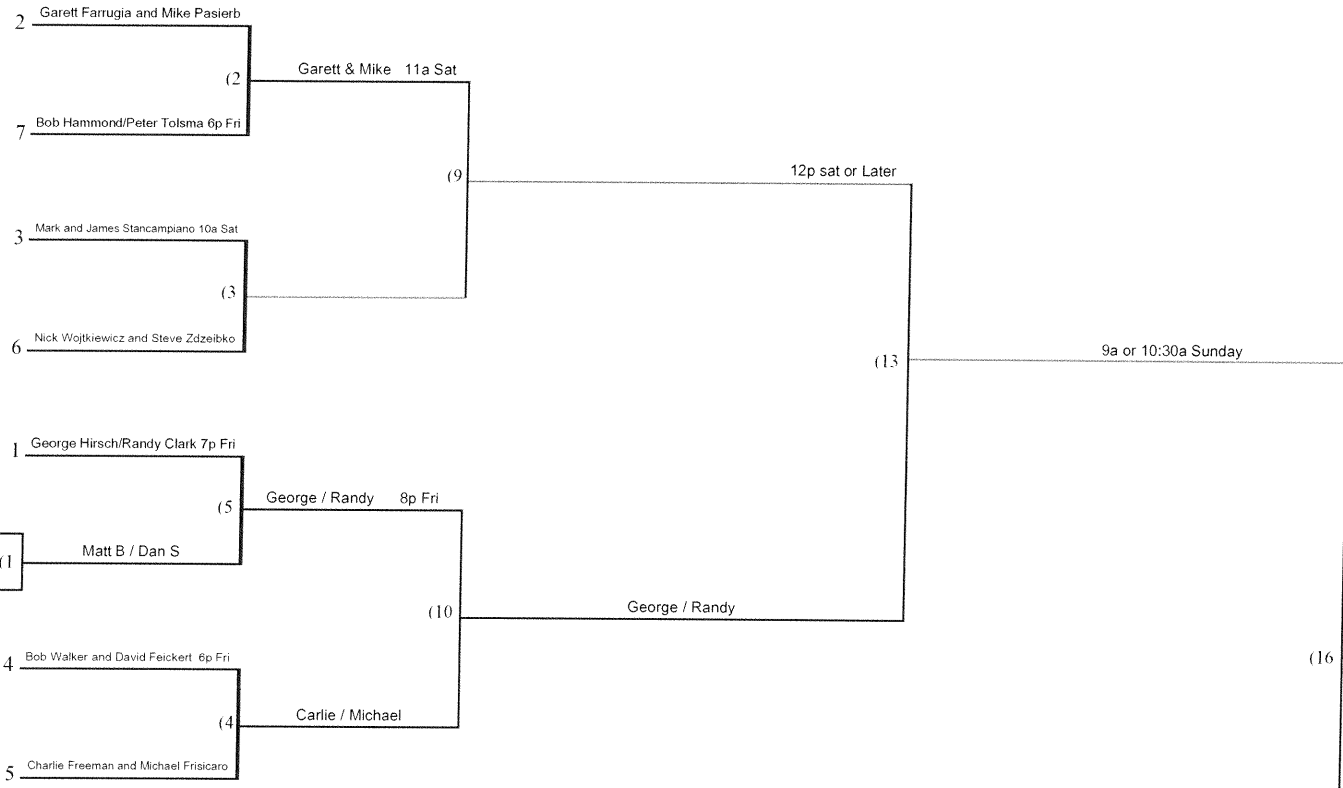

2019 Schaff - Men's Doubles

Winner's Bracket

2019 Schaff - Men's Singles

Winner's Bracket

2019 Schaff - Mixed Doubles

1 Skylar Merrell and Matthew Berardi 8 p Thur (LHS)

(1)

Paige & Mark Thur. 9p