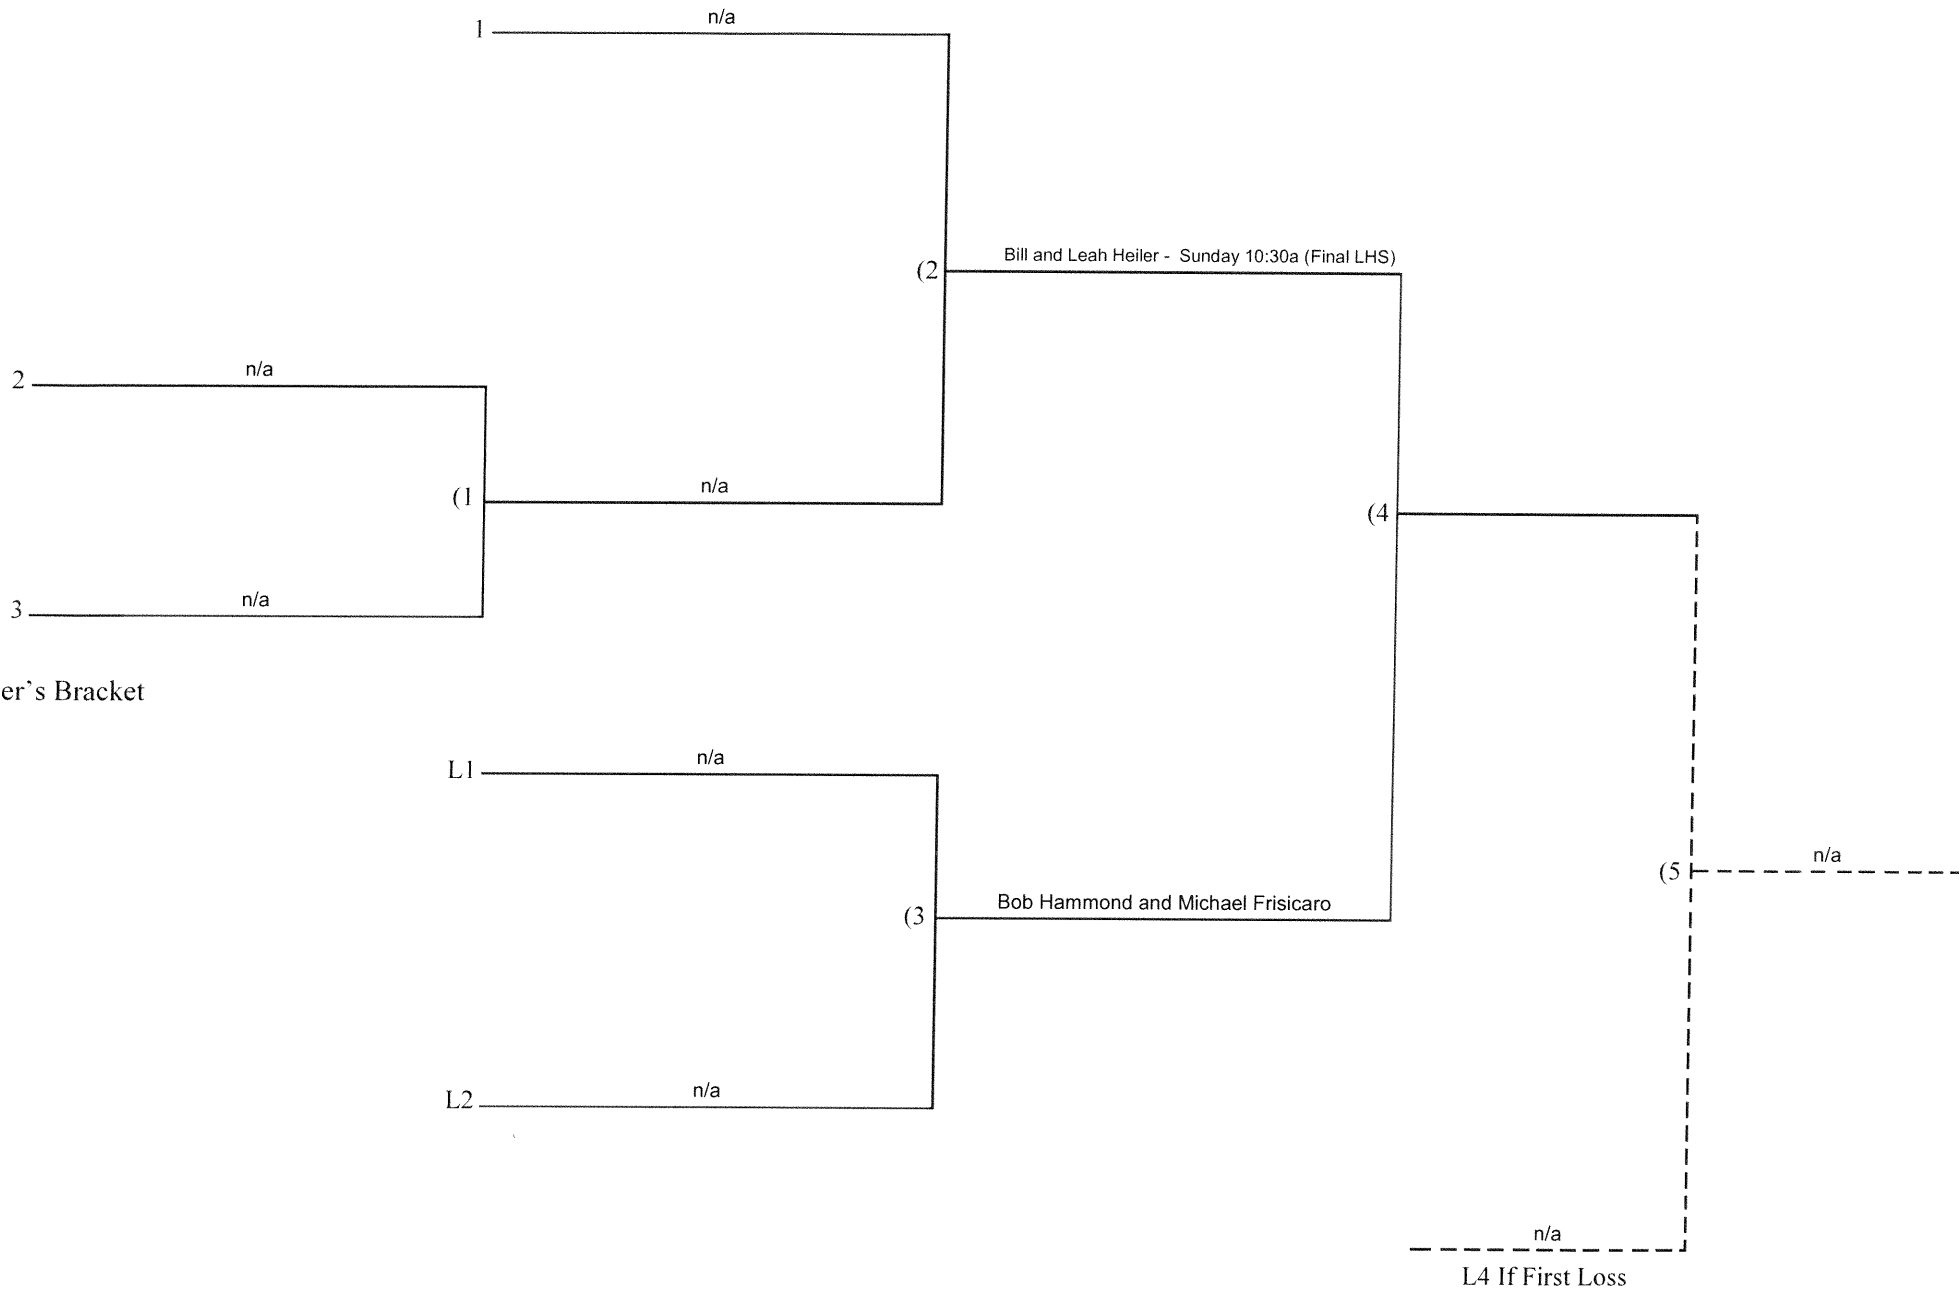

L2 Bob & Leigh 3

(7)

n/a

n/a

L6 If First Loss

2019 Schaff - Generational

2019 Schaff - Women's Singles

Loser's Bracket