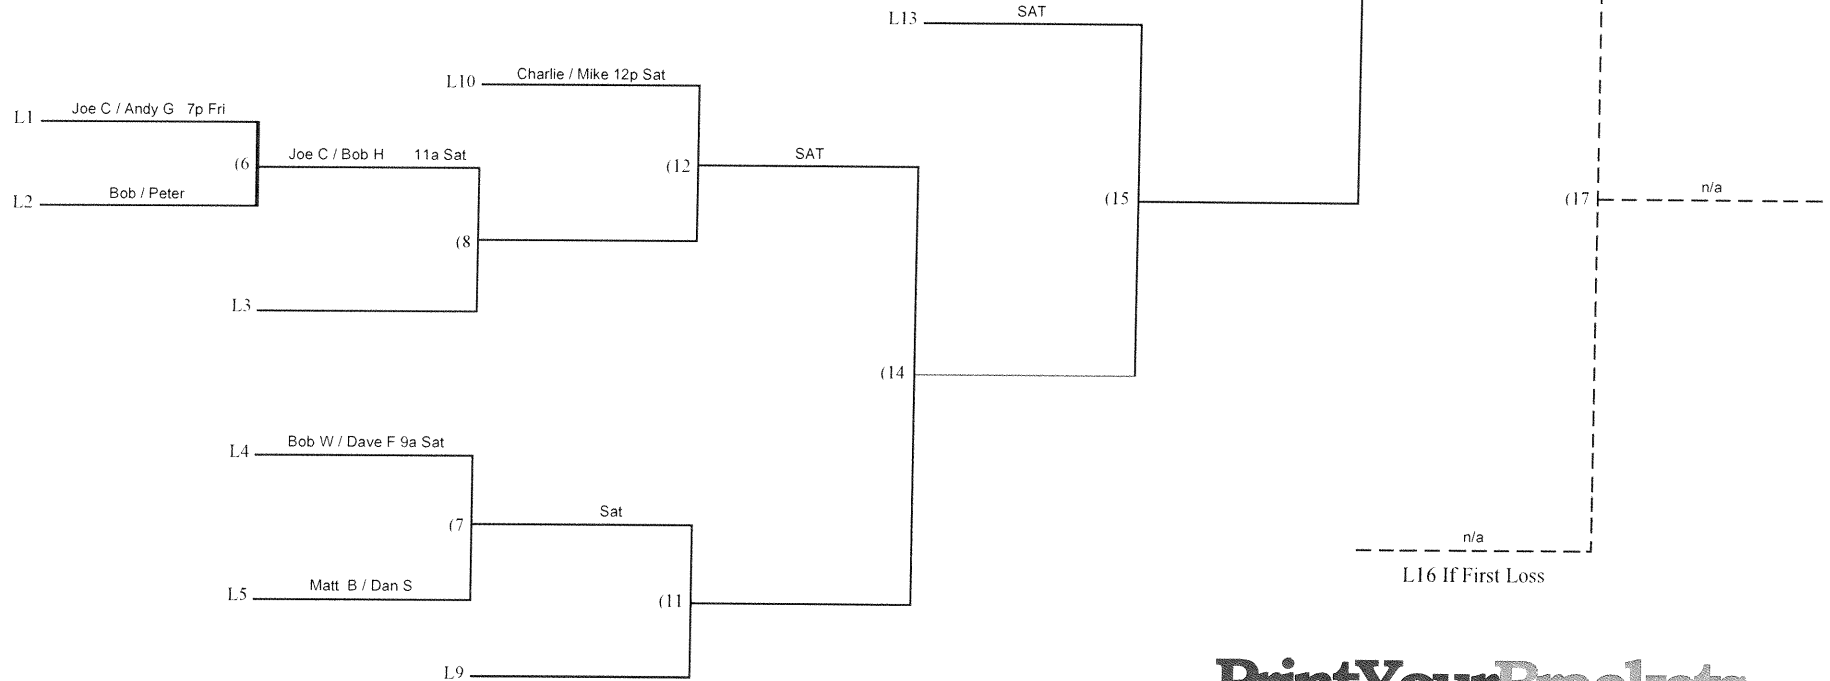

2019 Schaff - Men's Doubles

Winner's Bracket

2019 Schaff - Men's Singles

Winner's Bracket

2019 Schaff - Mixed Doubles

1 Skylar Merrell and Matthew Berardi 8 p Thur (LHS)

(1)

Paige & Mark Thur. 9p