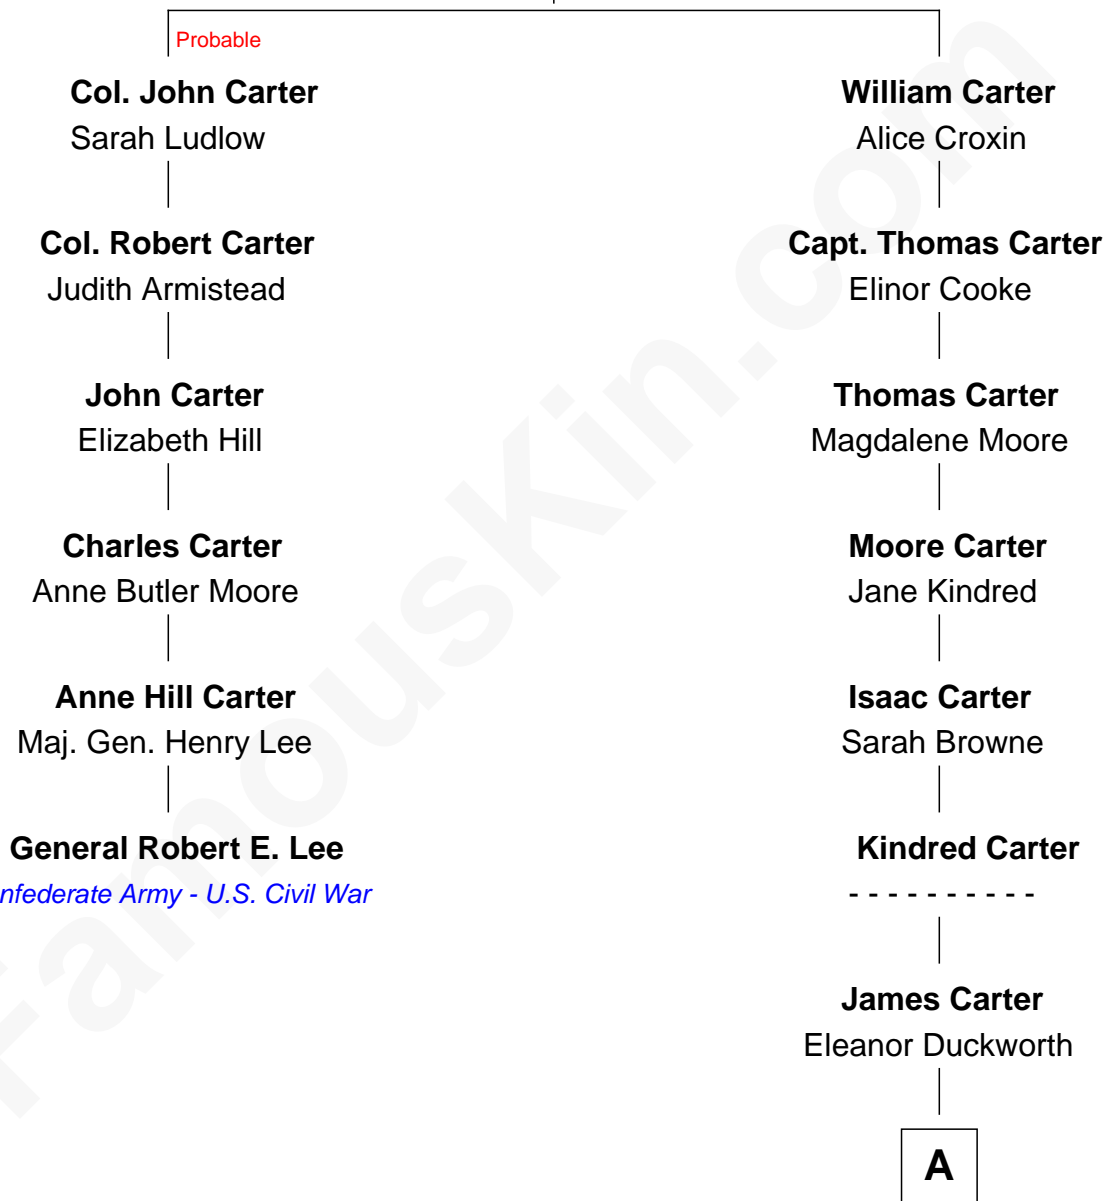

# FamousKin.com Relationship Chart of

**General Robert E. Lee**

*Confederate Army - U.S. Civil War*

5th cousin 6 times removed of

**Jimmy Carter**

*39th U.S. President*

**John Carter**  
Bridget Benion

**A**

|  
**Wiley Carter**

Ann Ansley

|  
**Littleberry Walker Carter**

Mary Ann Diligent Seals

|  
**William Archibald Carter**

Nina Pratt

|  
**Earl Carter**

Lillian Gordy

|  
**Jimmy Carter**

*39th U.S. President*

FamousKin.com