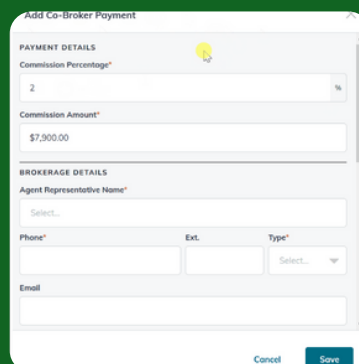

COMMAND YOUR COMMISSIONS

Join Dawn DuMoulin, Jinnie Allan, and Kathy Light as they walk you through the commission process in Command.

Learn how to enter or tweak your commissions - enter Referrals, outside referrals, deductions, etc.

**EVERY 2ND & 3RD THURSDAYS OF THE MONTH
1:00 PM - 2:00 PM**

REGISTER NOW

VIRTUAL ONLY CLASS

Google Meet

OPEN TO ALL E TO P MARKET CENTERS