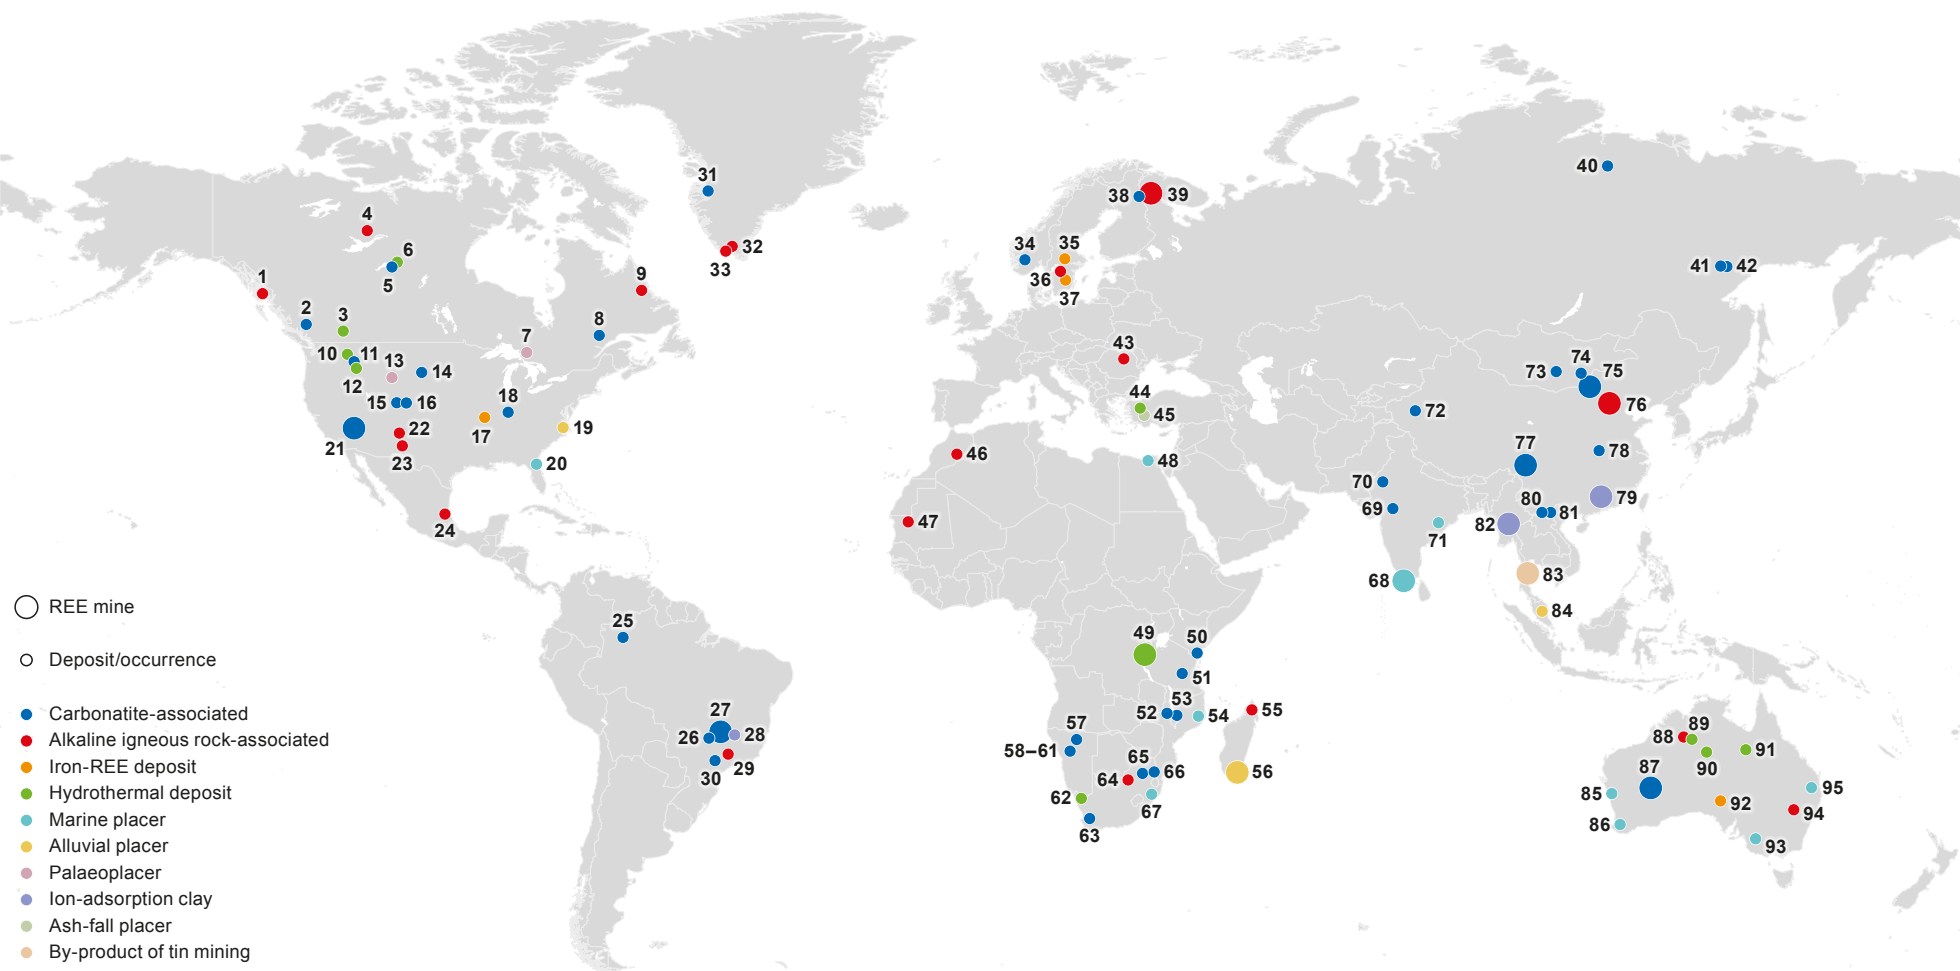

Global rare earth element (REE) mines, deposits and occurrences (May 2021)

- REE mine
- Deposit/occurrence
- Carbonatite-associated
- Alkaline igneous rock-associated
- Iron-REE deposit
- Hydrothermal deposit
- Marine placer
- Alluvial placer
- Palaeoplacer
- Ion-adsorption clay
- Ash-fall placer
- By-product of tin mining