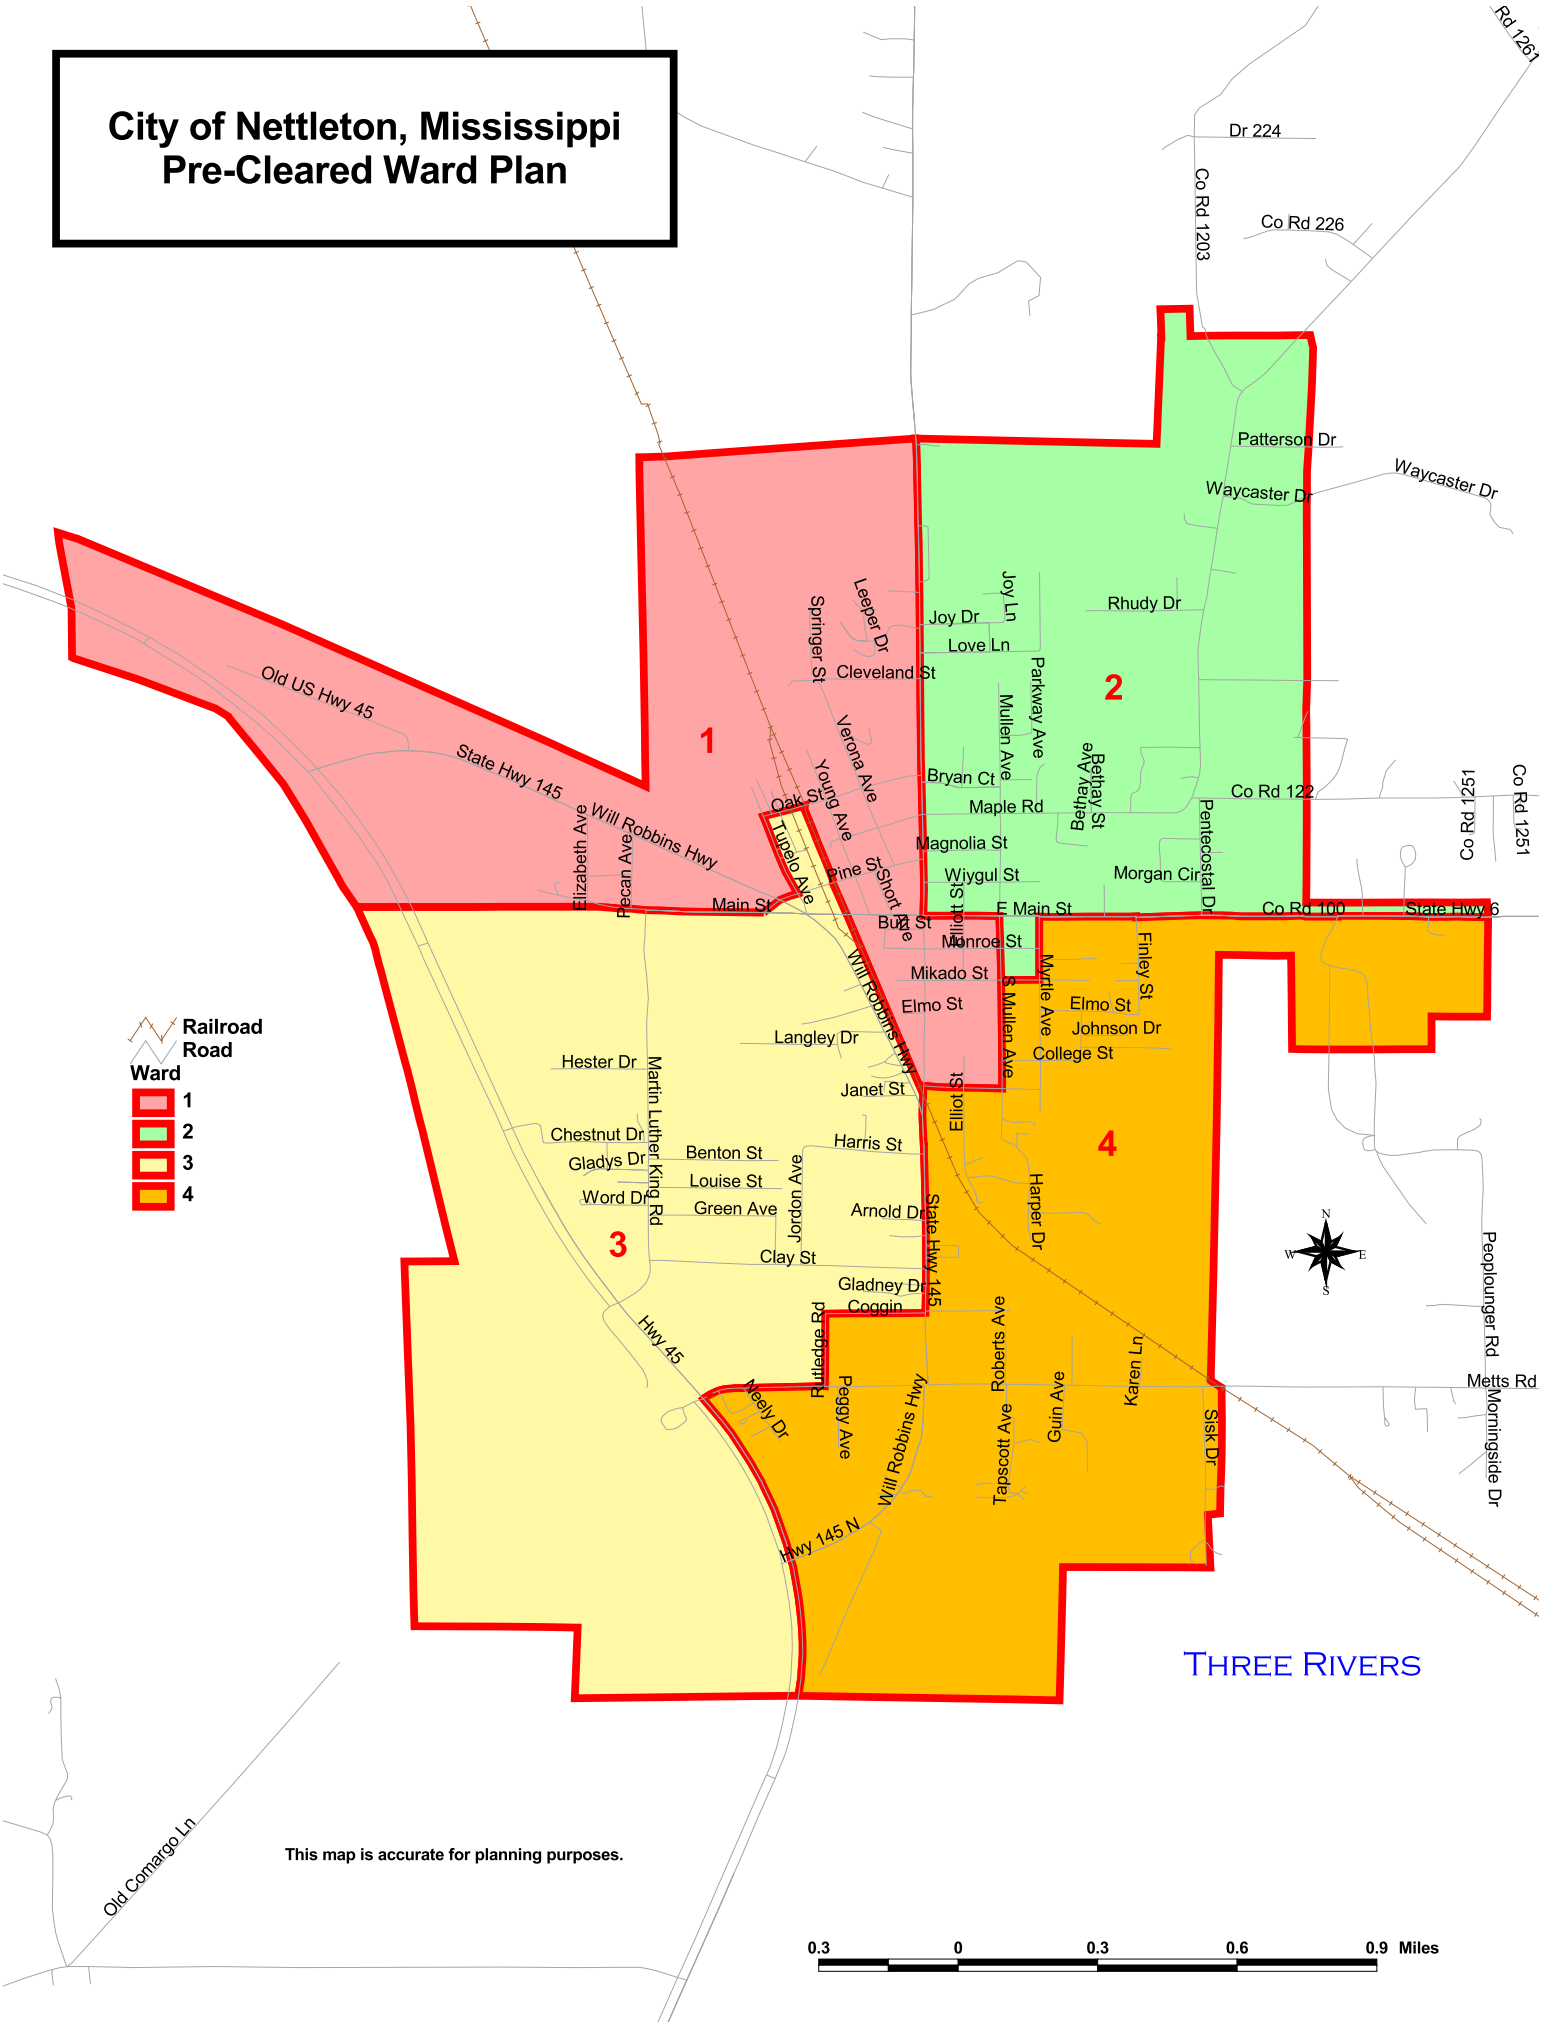

City of Nettleton, Mississippi Pre-Cleared Ward Plan

THREE RIVERS

This map is accurate for planning purposes.

0.3 0 0.3 0.6 0.9 Miles