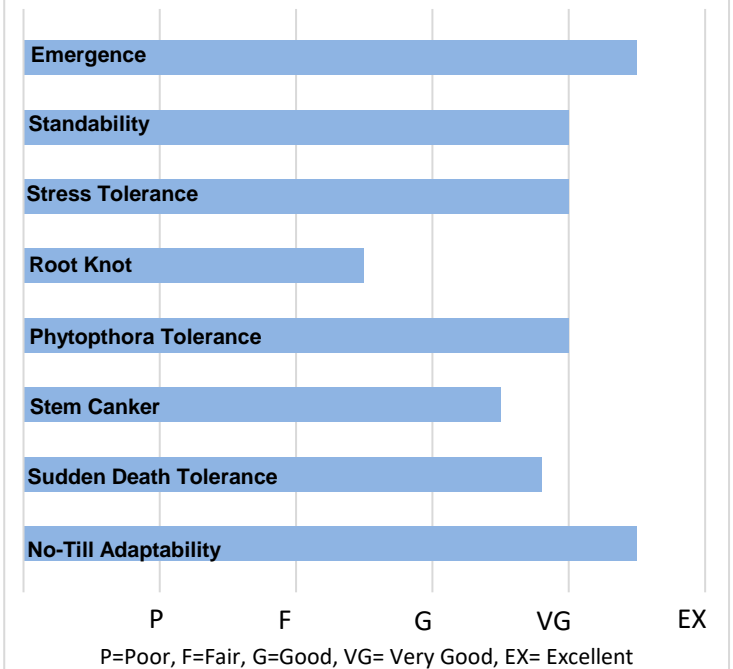

General Characteristics

Plant Height	Medium
Canopy/Plant Type	Medium
Growth Habit	Excellent
Flower Color	White
Hilum Color	Black
Pod Color	Brown
Pubescence	Lt. Tawny

Agronomic Features

Yield for Maturity	Excellent
Emergence	Excellent
Standability	Very Good
Shatter Resistance	Excellent
Stress Tolerance	Very Good
SCN Resistance Source	PI88788
Phytoph. Resist. Gene	1c
No-Till Adaptability	Very Good

Disease Tolerance

Root Knot	Fair
Frogeye Leaf Spot	Good
Stem Canker	Good
Phytophthora field tol.	Very Good
SDS tolerance	Good
White Mold	Good

Recommended Seeding Rates

Row Width	120-130,000	135-145,000	150-165,000+
30" Rows	Green	Green	Yellow
Twin Rows	Green	Green	Yellow
20" Rows	Red	Yellow	Green
<20" rows	Red	Yellow	Green

Product Highlights

- + High performance variety
- + Responds well to high yield environment
- + Good movement east to west

Plant Characteristics

Variety Placement

Soil Adaptability	Not Recommended	Recommended	Highly Recommended
Light Soils - Low O.M., Low CEC. Low water holding capacity. Drought prone			+
Medium Soils - O.M. 1.5-3.5%, CEC 11-20. Good productivity, well drained silt loams			+
Heavy Soils - High O.M. >3.5%, High CEC >20. Well drained, Highly productive with deep top soil.			+
Poorly Drained - Soils that tend to remain saturated for prolonged periods of time.			+

Always follow grain marketing and all other stewardship practices and pesticide label directions. Roundup Ready* crops contain genes that confer tolerance to glyphosate, the active ingredient in Roundup* brand agriculture herbicide. Roundup* brand agricultural herbicide will kill crops that are not tolerant to glyphosate. Check with your Sales Representative for the registration status in your state. Genuity and Design*, Genuity*, Roundup Ready 2 and Design*, Roundup Ready*, Roundup*, are trademarks of MonsantoTechnology LLC.

Ratings: Ratings are based on best current information available and may be affected by changing environmental conditions. ProHarvest Seeds warrants that the seed sold by it conforms to the descriptions on accompanying labels within tolerances established or permitted by law.