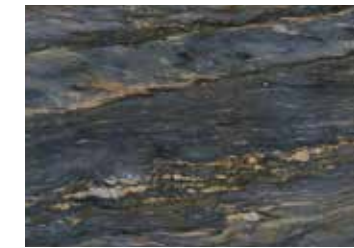

2021 Cosmos Premium Stone Collection

Marble, Granite, Soapstone, Quartzite or Semi-precious stone, whatever you please, Cosmos has the right product for you. Whether your taste in design is elegant or abstract, a simple dual tone or a blast of hues, translucent or simple textures, Cosmos has a plethora of options to choose from. Browse through our collection online or view them in person at one of our beautiful showrooms near you. Visit [cosmosurfaces.com](https://www.cosmosurfaces.com) to find a showroom near you.

📍 8610 S 212th St, Kent, WA 98032

☎ 253-896-2669

🌐 www.cosmosurfaces.com

Agate Azure

Alexandrita

Azul Imperiale

Botticelli

Cassini

Malbec

Phoenix Blue

Santorini

Agate Earth

Allure

Azul Bahia

Brown Silk

Fusion Supreme