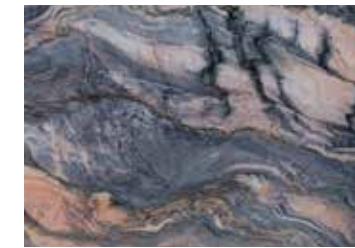

2021 Cosmos Premium Stone Collection

Marble, Granite, Soapstone, Quartzite or Semi-precious stone, whatever you please, Cosmos has the right product for you. Whether your taste in design is elegant or abstract, a simple dual tone or a blast of hues, translucent or simple textures, Cosmos has a plethora of options to choose from. Browse through our collection online or view them in person at one of our beautiful showrooms near you. Visit [cosmosurfaces.com](https://www.cosmosurfaces.com) to find a showroom near you.

📍 8610 S 212th St, Kent, WA 98032

☎ 253-896-2669

🌐 www.cosmosurfaces.com

Agate Azure

Alexandrita

Azul Imperiale

Botticelli

Cassini

Malbec

Phoenix Blue

Santorini

Agate Earth

Allure

Azul Bahia

Brown Silk

Fusion Supreme

Nacarado

Raphael

Vitrium

Cristallo

Amazonite

Blue Rise

Calacatta Matarazzo

Galapagos