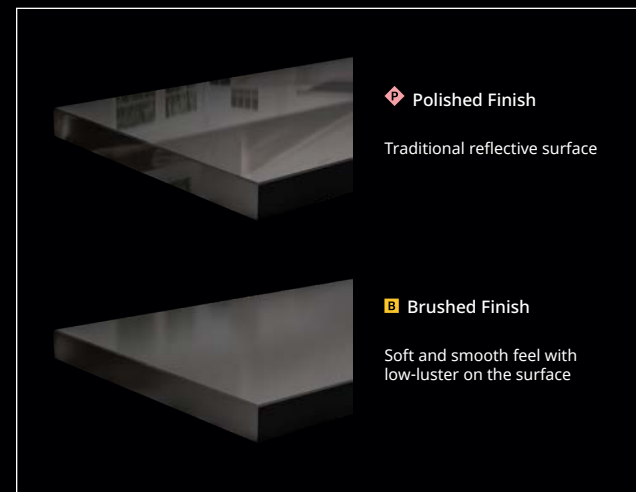

Featured Color: Carrara Bianco

VIATERA Quartz Surface

VIATERA SLAB DIMENSIONS & WEIGHT

Jumbo I: 63" x 126"
2 cm Thickness - 564 lbs
3 cm Thickness - 833 lbs
Jumbo II: 63" x 130"
2 cm Thickness - 585 lbs
3 cm Thickness - 870 lbs

The inch dimensions are nominal.

VIATERA FINISHES

P Polished Finish
Traditional reflective surface

B Brushed Finish
Soft and smooth feel with low-luster on the surface

LOVELLO™ Sinks

Designed for Viatera, the Lovello™ stainless steel sink collection complements a wide range of styles and decor.