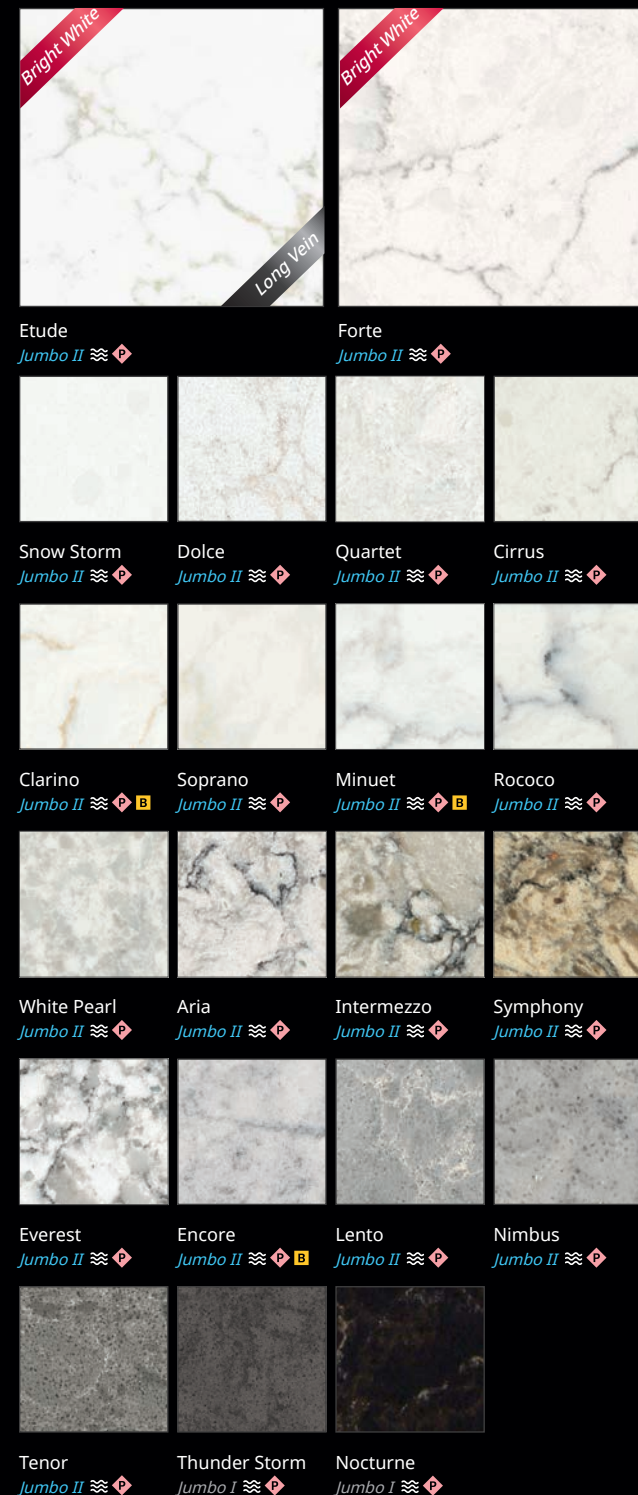

Calacatta Plata

Jumbo II

Featured Color: Calacatta Verde

Featured Color: Calacatta Sol

Featured Color: Ribera

Noted colors exhibit increased movement and variation of color and pattern which cannot be fully recognized on some samples.
Printed representation of color may vary from the actual product. Please view the actual product prior to purchase.

Jumbo II

Aura

Jumbo II

Ribera

Jumbo II

Carbo

Jumbo II

MUSICA collection