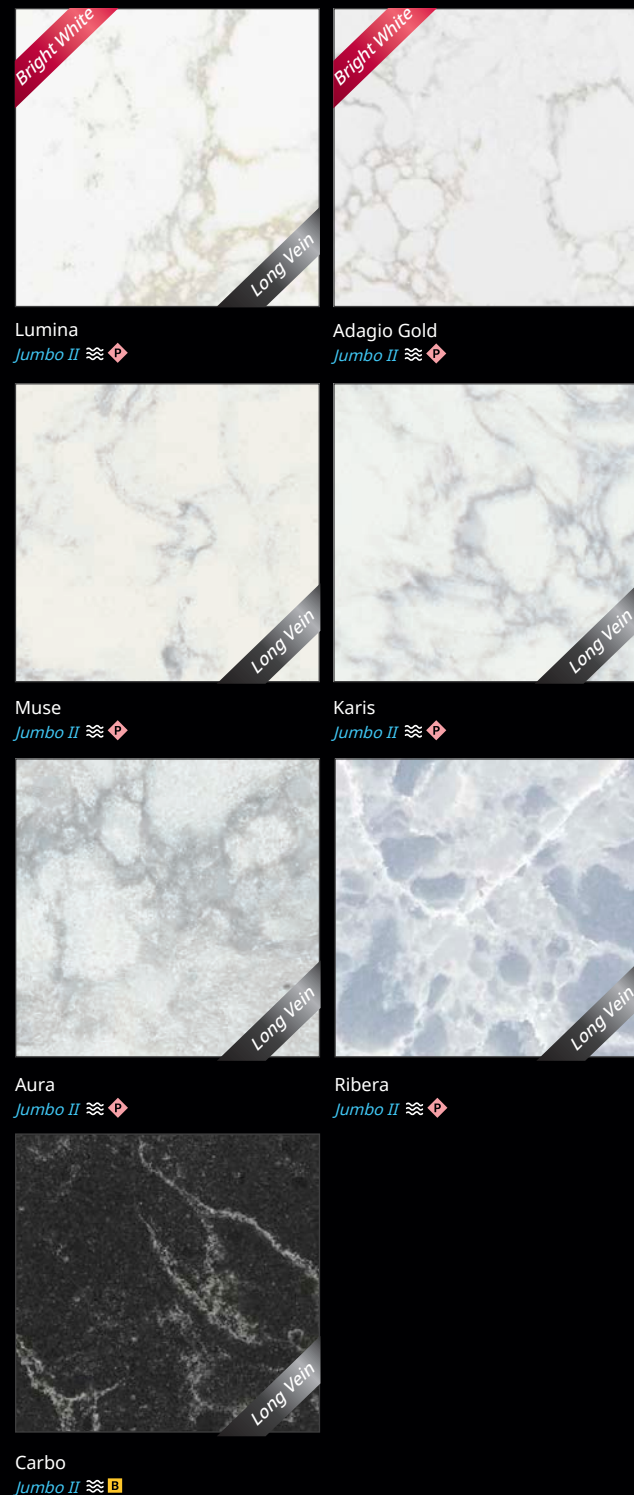

MASTERPIECE collection

Lumina

Jumbo II

Adagio Gold

Jumbo II

Muse

Jumbo II

Karis

Jumbo II

Aura

Jumbo II

Ribera

Jumbo II

Carbo

Jumbo II