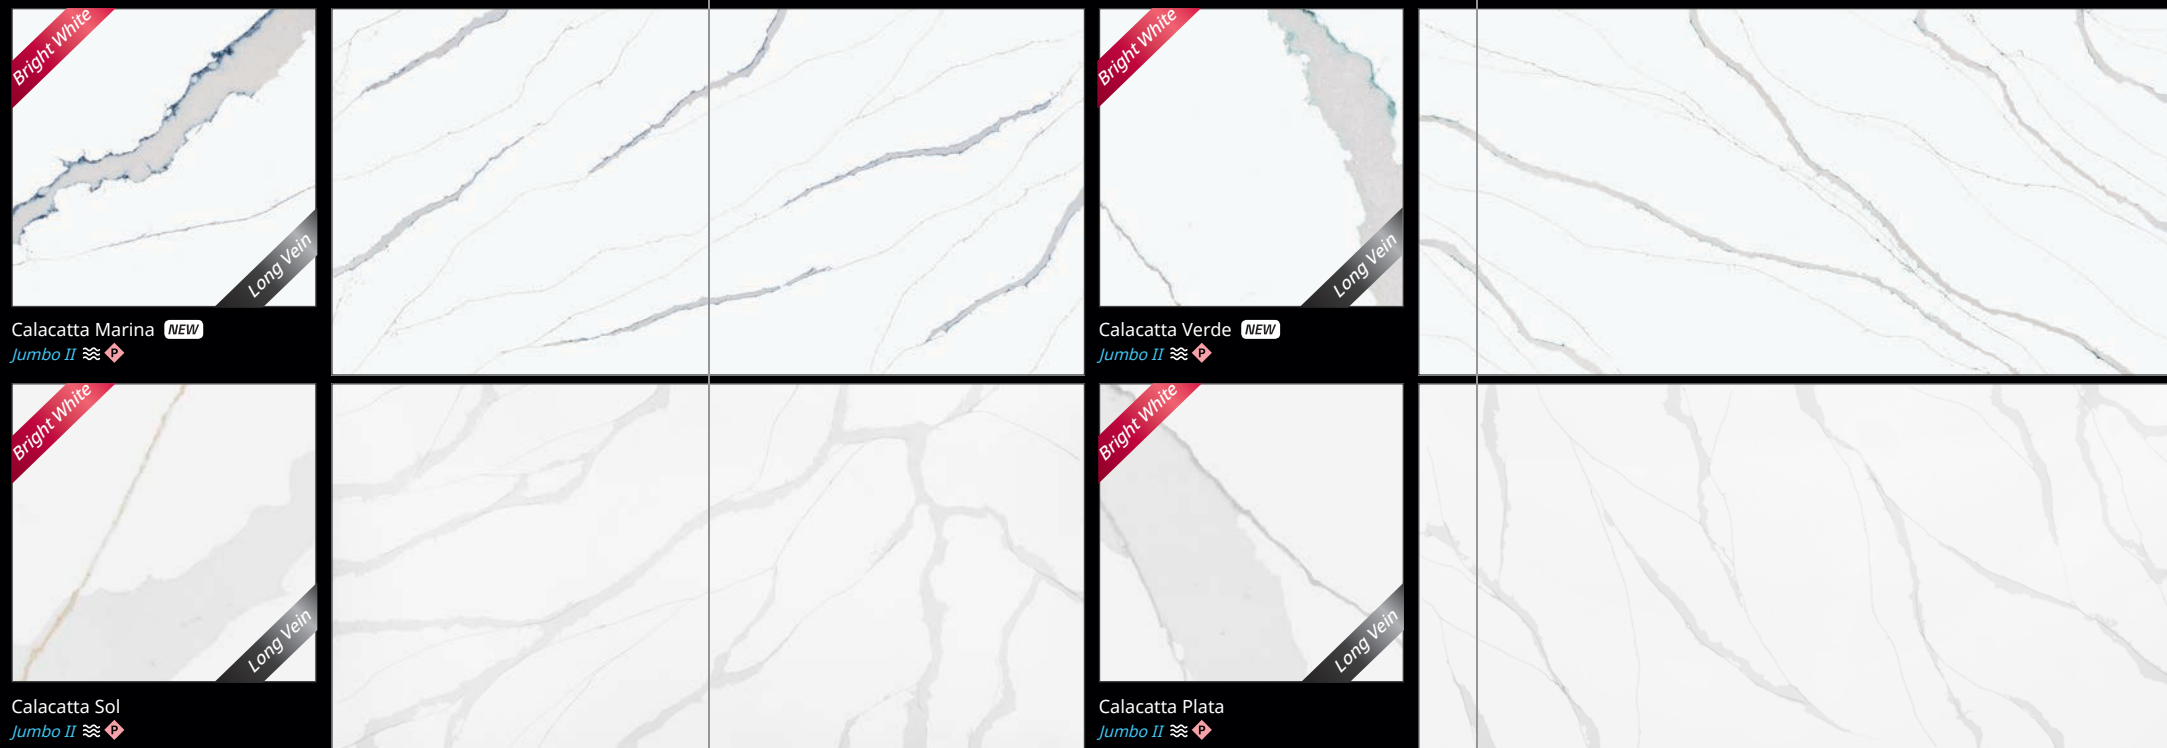

CALACATTA collection

Calacatta Marina **NEW**

Jumbo II

Calacatta Verde **NEW**

Jumbo II

Calacatta Sol

Jumbo II

Calacatta Plata

Jumbo II