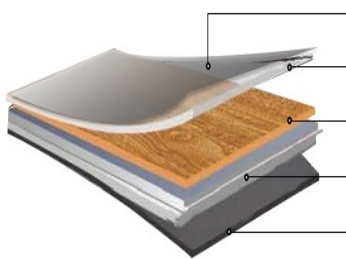

- **PREMIUM ATTACHED PAD**

Transitions not required when installation is less than 5,000 SF
10x more resistant to indentation than standard luxury vinyl products

floor score certified means:

ECO FRIENDLY

Phthalate free & CARB2 Compliant

COORDINATING TRIM OPTIONS

(Local Stock)

*Trim measurements are approximate

CONSTRUCTION

UV/PU Ceramic Bead Protective Layer – Protects Against Scratching, Stains and Fading

Wear Layer - Lifetime Residential Warranty

Film Layer - Beautiful Design & Color

SPC Core – 5mm Durable, Dent Resistant, Stable

Pad Layer -1mm Antimicrobial Pad Quiets Sound Transmission and Gives Comfort Underfoot

SPECIFICATIONS

- **Dimensions:** 6mm overall thickness - 12" wide x 24" length
- **Packaging:** 20.03 Sq. Ft. Per Carton (Valinge 2G locking system)
- **Profile:** Micro-Beveled Edges - 1mm premium antimicrobial attached pad
- **Finish:** 20 mil UV/Polyurethane Wear Layer with Ceramic Bead
- **Warranty:** Lifetime Residential – 15 Year *Full Commercial*