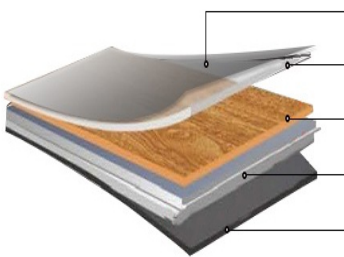

CONSTRUCTION

UV/PU Ceramic Bead Protective Layer – Protects Against Scratching, Stains and Fading

Wear Layer - Lifetime Residential Warranty

Film Layer - Beautiful Design & Color

SPC Core – 4mm Durable, Dent Resistant, Stable

Pad Layer -1mm Antimicrobial Pad Quiets Sound Transmission and Gives Comfort Underfoot

SPECIFICATIONS

- **Dimensions:** 5mm overall thickness - 7" wide x 48" length
- **Packaging:** 28.31 Sq. Ft. Per Carton (Valinge 2G locking system)
- **Profile:** Micro-Beveled Edges - 1mm premium antibacterial attached pad
- **Finish:** 20 mil UV/Polyurethane Wear Layer with Ceramic Bead
- **Warranty:** Lifetime Residential – 15 Year *Full Commercial*

INSTALLATION Quick Facts:

Hydronic Radiant Heat Approved (81F degrees)   *Acclimation: Not required

Expansion: ¼" gap perimeter

Transitions not required when installing less than 5,000 SF

Inspect flooring prior to installation

Use floor protection for furniture

** Read complete instructions at flooring2.com before installation**

Quarter Round

94.5" x .75" x .75"

T Molding

94.5" x 1.75" x .063"

Reducer

94.5" x 1.75" x .375"

End Cap

94.5" x 1.5" x .375"

Overlap Stair Nose

94.5" x 2.125" x .75"
1.75" to SN Inside Edge

Flush Stair Nose

94.5" x 3" x 1"
2.44" to SN Inside Edge

<https://flooring2.com> Customer Service: 1.855.404.1651