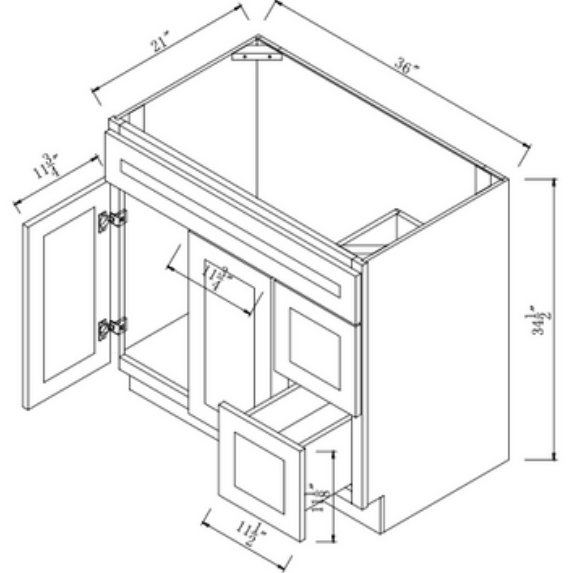

VANITY CABINETS

SKU
VSD36R

All our vanity cabinets are designed to fit a bathroom sink (except VDB).