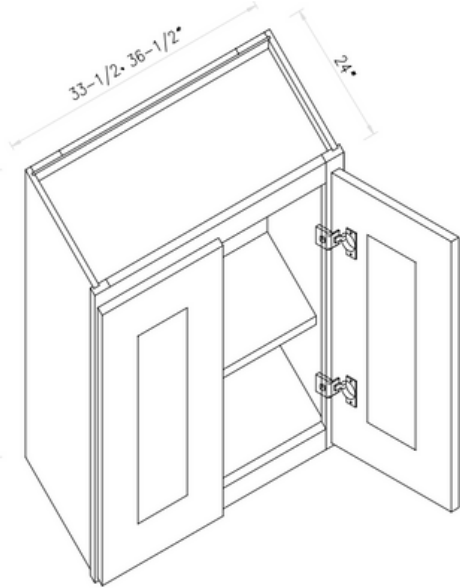

WALL CABINETS

SKU
W31-1/22424
W36-1/22424