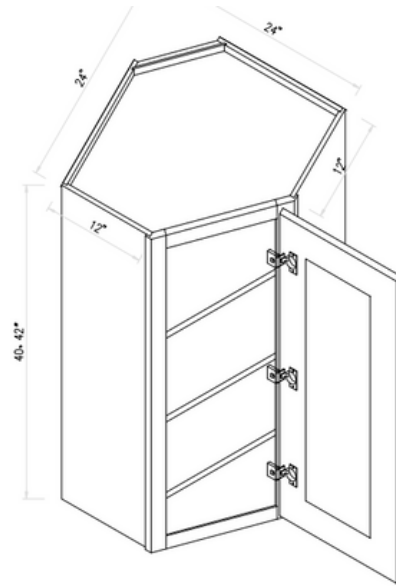

SKU
WDC2440*
WDC2442

*Size Only Apply to Cherry Glaze