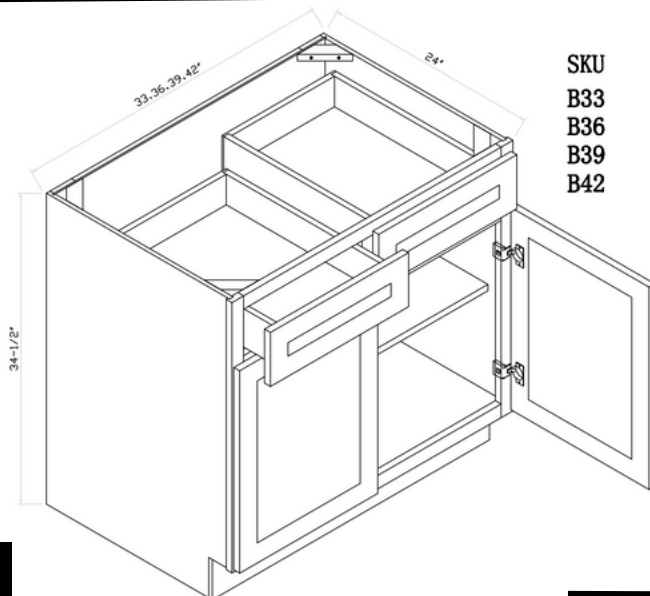

SKU
B33
B36
B39
B42