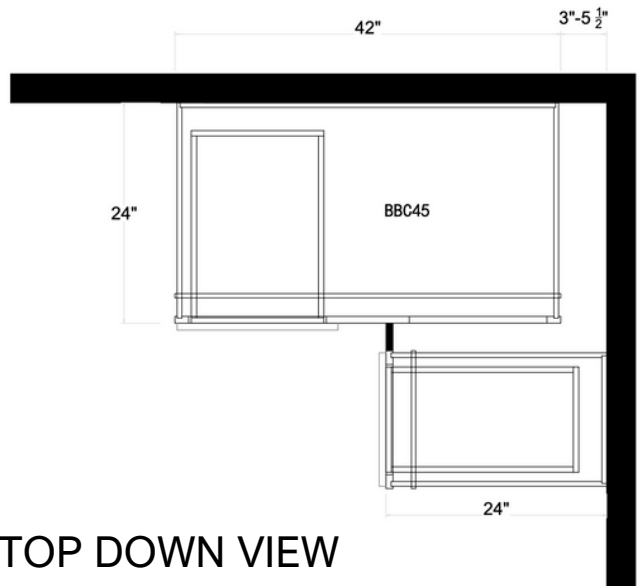

SKU  
SBF36

Designed to fit  
a farmer style sink

CORNER CABINETS

SKU  
BBC39

TOP DOWN VIEW

SKU  
BBC42

TOP DOWN VIEW

SKU  
BBC45