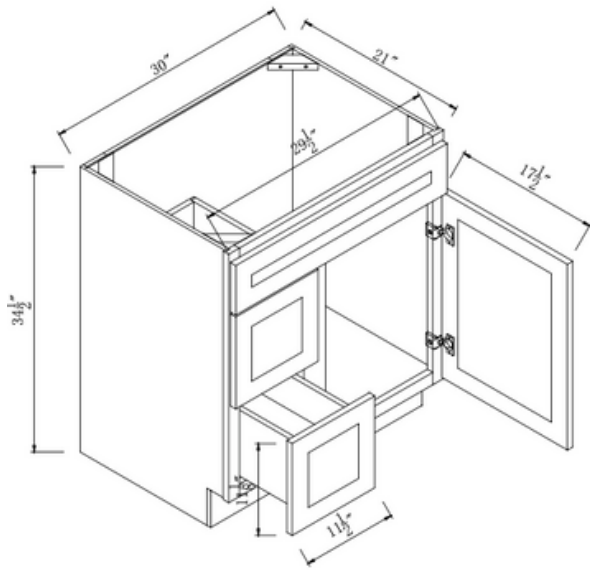

VANITY CABINETS

SKU
VSD30L