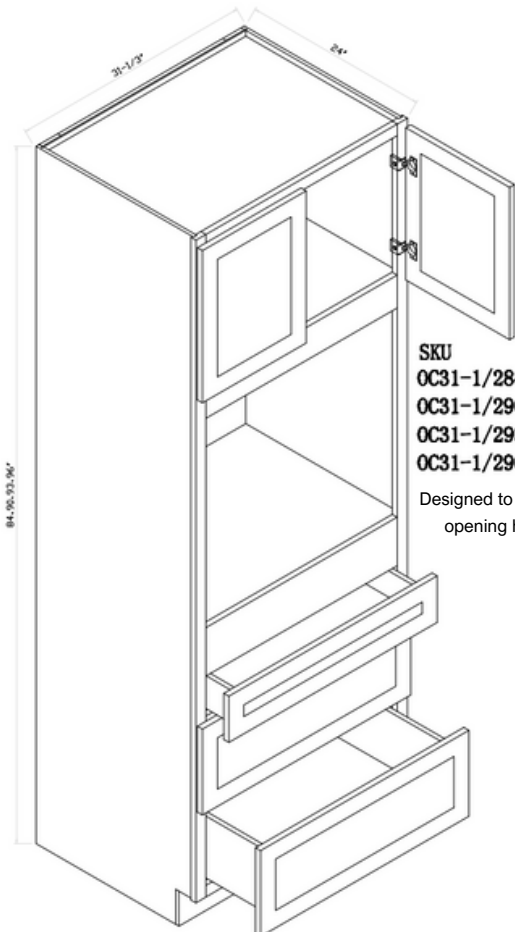

SKU
OC31-1/284S
OC31-1/290S
OC31-1/293S
OC31-1/296S

Designed to fit a single oven; opening height = 27"H