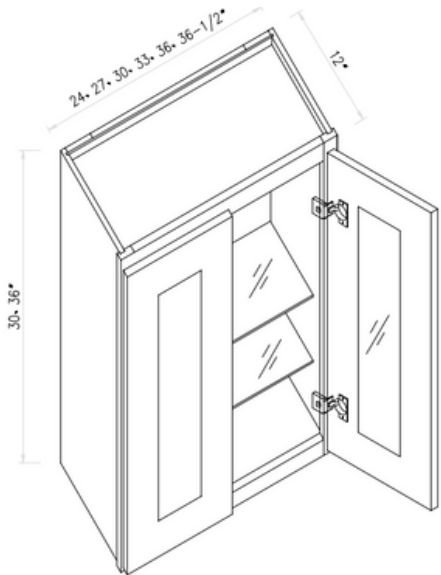

1. SKU
   W2430G
   W2730G
   W3030G
   W3330G
   W3630G
   W2436G
   W2736G
   W3036G
   W3336G
   W3636G