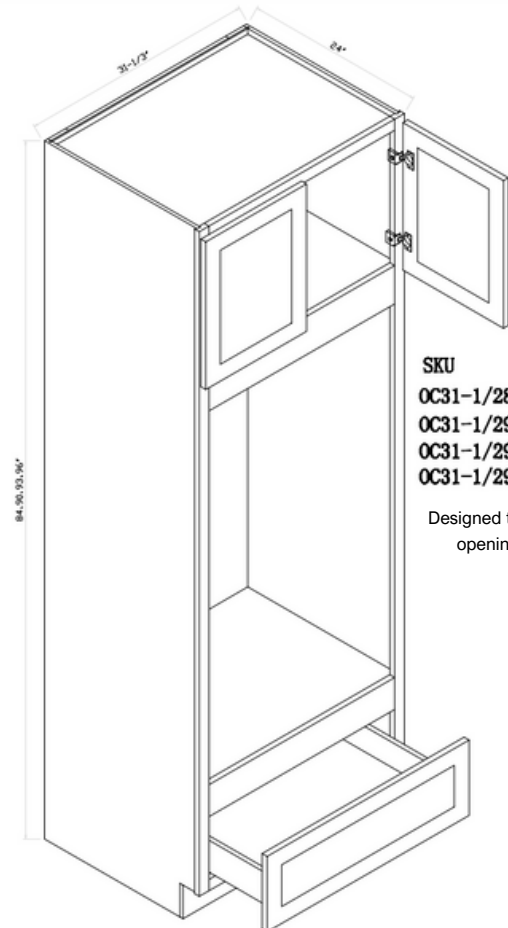

# OVEN CABINETS

SKU  
**OC31-1/284SM**  
**OC31-1/290SM**  
**OC31-1/293SM**  
**OC31-1/296SM**

Designed to fit a single oven + microwave combo; opening height = 42"H

SKU  
**OC31-1/284S+M**  
**OC31-1/290S+M**  
**OC31-1/293S+M**  
**OC31-1/296S+M**

Designed to fit a single oven + microwave separate; top opening height = 16"H; bottom opening height = 27"H

SKU  
**OC31-1/284S**  
**OC31-1/290S**  
**OC31-1/293S**  
**OC31-1/296S**

Designed to fit a single oven; opening height = 27"H