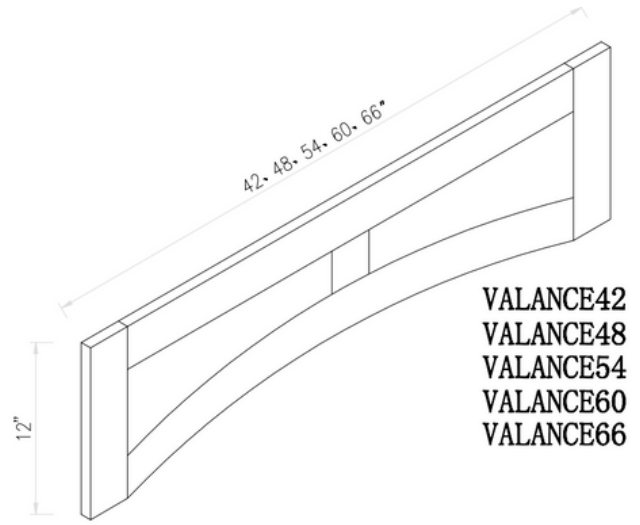

VALANCE42
VALANCE48
VALANCE54
VALANCE60
VALANCE66