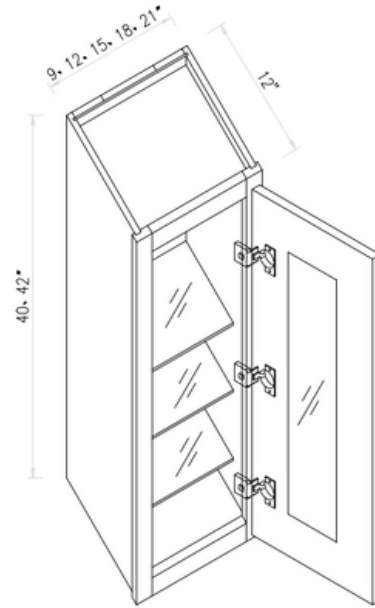

1. SKU
   W0940G*
   W1240G*
   W1540G*
   W1840G*
   W2140G*
   W0942G
   W1242G
   W1542G
   W1842G
   W2142G

*Size Only Apply to Cherry Glaze