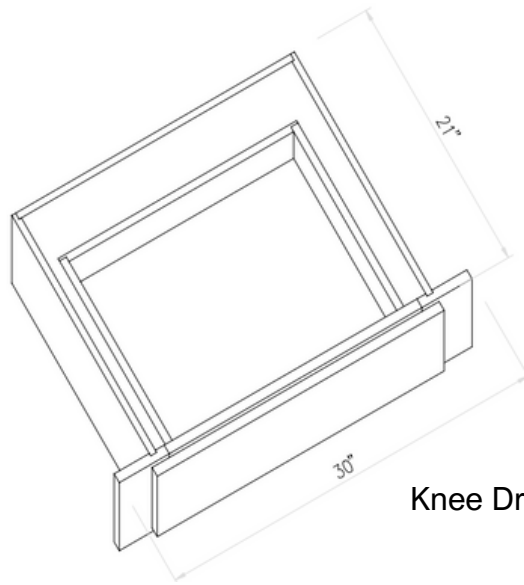

ADDITIONAL PIECES

SKU
KD30

Knee Drawer for Vanity cabinets