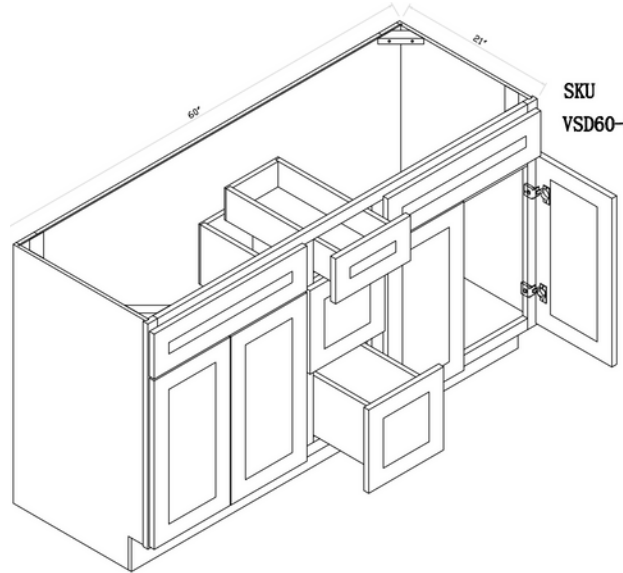

SKU
VSD48
VSD54
VSD60-6D

SKU
VSD60-3D