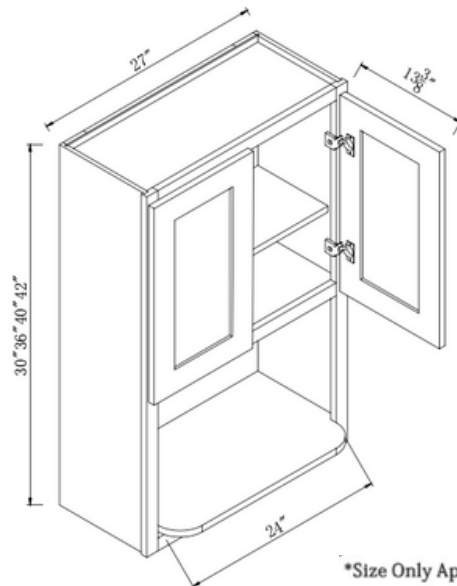

SKU
WM2730
WM2736
WM2740*
WM2742

Designed to fit
a microwave

*Size Only Apply to Cherry Glaze