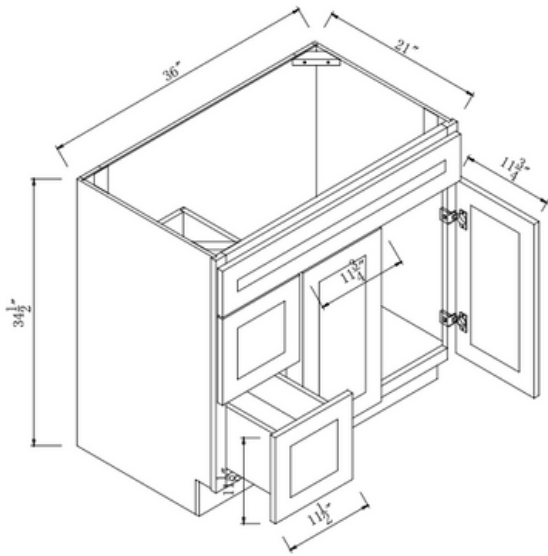

VANITY CABINETS

SKU
VSD36L

All our vanity cabinets are designed to fit a bathroom sink (except VDB).