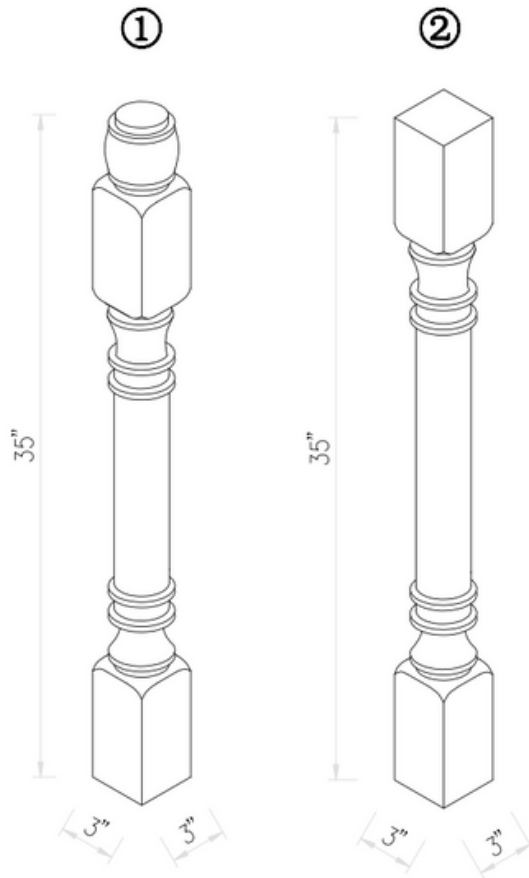

Column
3x3x35