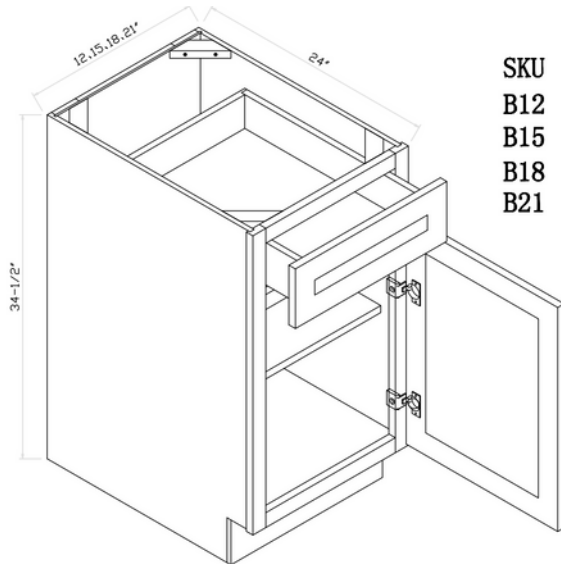

SKU
B12
B15
B18
B21