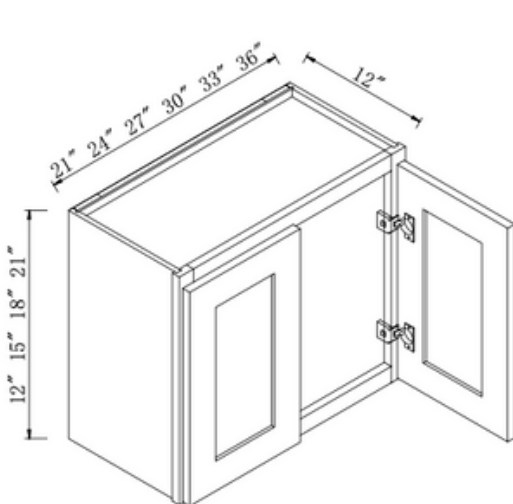

1. SKU
   W2115
   W2118
   W2412
   W2415
   W2418
   W2421
   W2712
   W2715
   W2718
   W2721
   W3312
   W3315
   W3318
   W3321
   W3612
   W3615
   W3618
   W3621
   W3012
   W3015
   W3018
   W3021