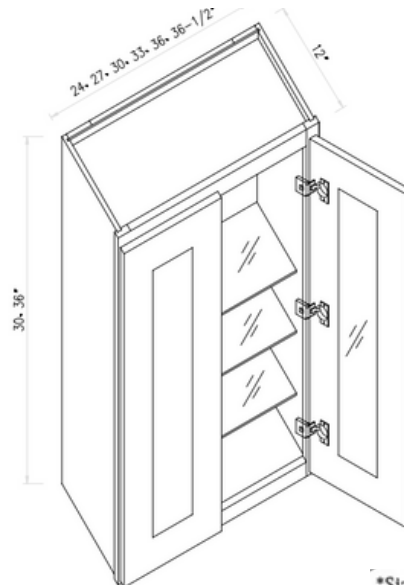

1. SKU
   W2440G*
   W2740G*
   W3040G*
   W3340G*
   W3640G*
   W2442G
   W2742G
   W3042G
   W3342G
   W3642G

*Size Only Apply to Cherry Glaze