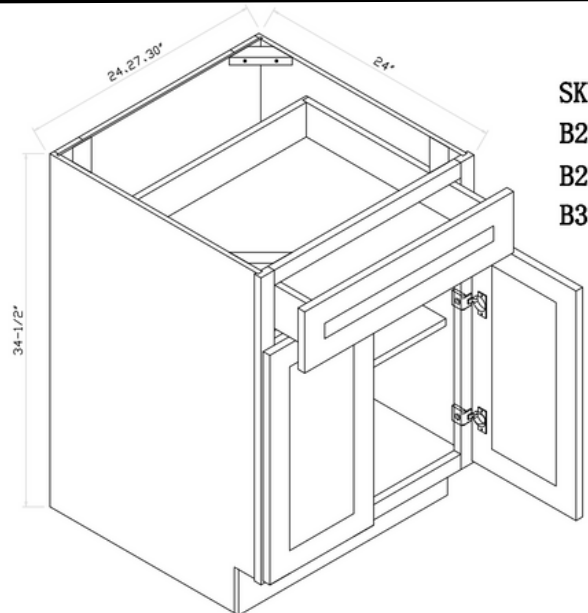

SKU
B24
B27
B30