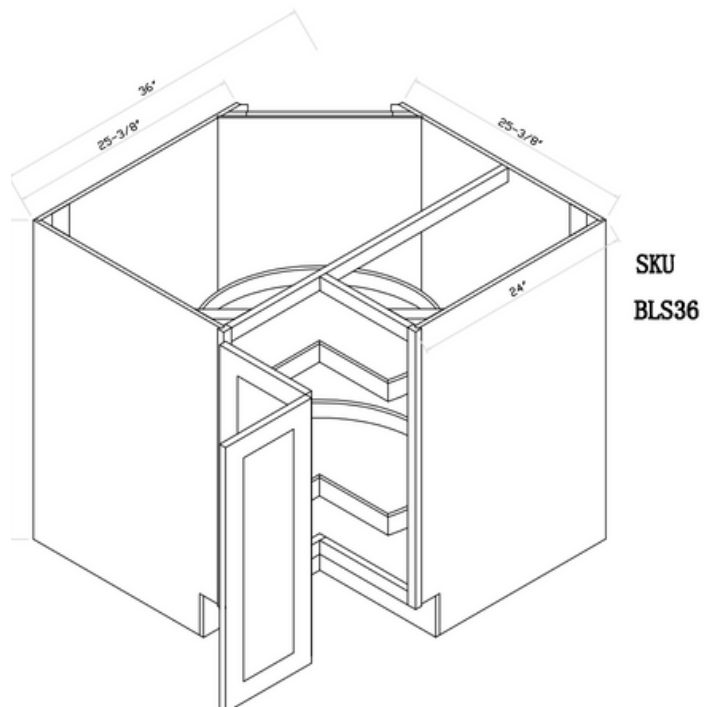

CORNER WALL CABINETS

SKU
SBD45
SBD36