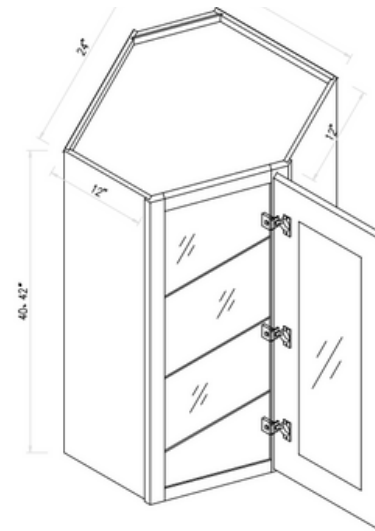

1. SKU
   WDC2440G*
   WDC2442G

*Size Only Apply to Cherry Glaze