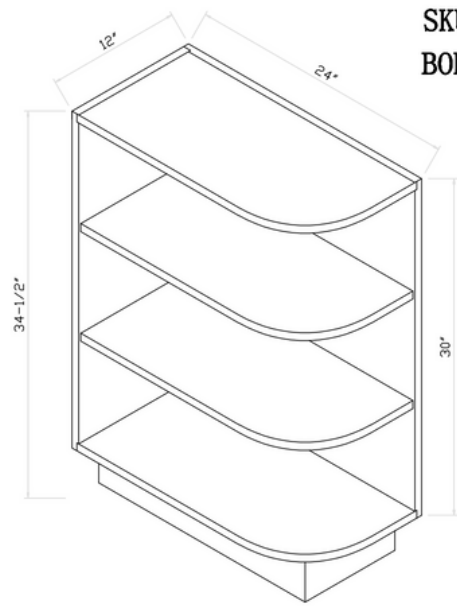

BASE CABINETS

SKU
B09SR
B12SR

SKU
BOES12

SKU
DB12
DB15
DB18
DB21
DB24
DB27
DB30
DB33
DB36

SKU
BMC30

Designed to fit
a microwave

SKU
SB24
SB27
SB30
SB33
SB36
SB42

Designed to
fit a sink or
cooktop

SKU
SBF36

Designed to fit
a farmer style sink