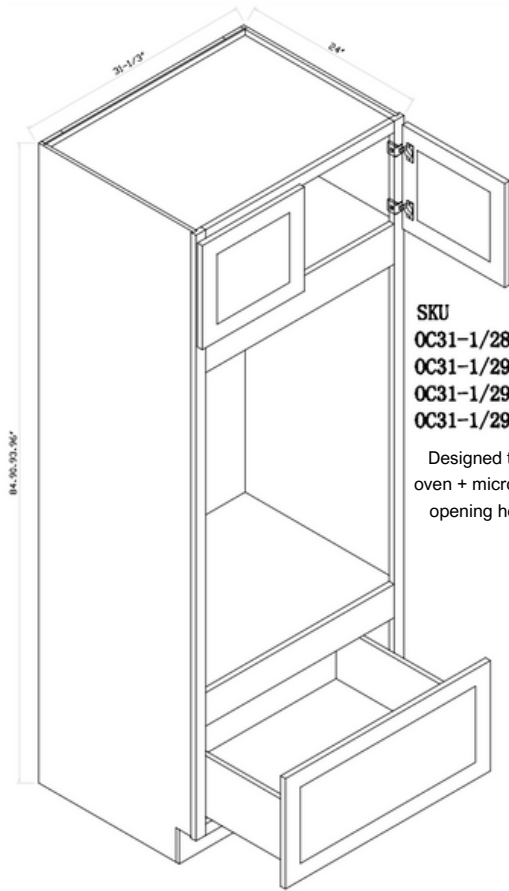

OVEN CABINETS

SKU
OC31-1/284SM
OC31-1/290SM
OC31-1/293SM
OC31-1/296SM

Designed to fit a single oven + microwave combo; opening height = 42"H