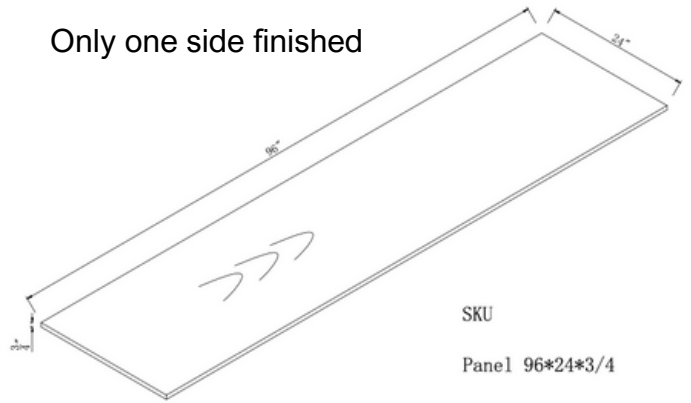

SKU  
WR3015  
WR3018  
WR3615  
WR3618

SKU  
ROT12  
ROT15  
ROT18  
ROT21  
ROT24  
ROT27  
ROT30  
ROT33  
ROT36  
ROT39  
ROT42

PANELS & TRIM

SKU  
PANEL 96x48x1/4

SKU  
R/P1-1/2

SKU  
PANEL 96x48x1/2

Only one side finished