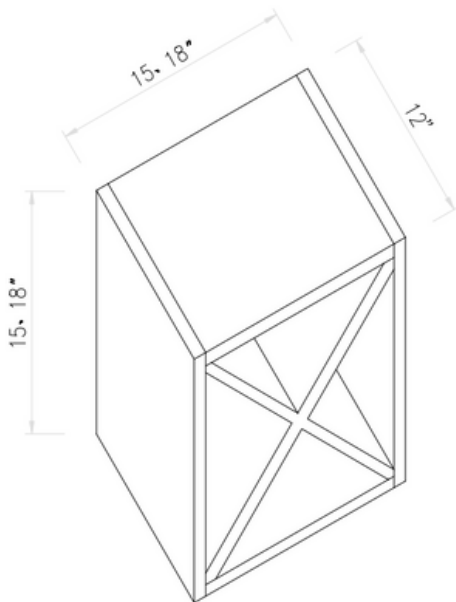

SKU
WR1515
WR1818