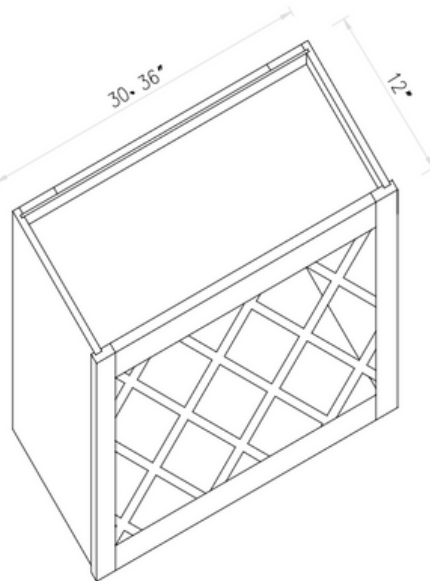

SKU
WR3015
WR3018
WR3615
WR3618