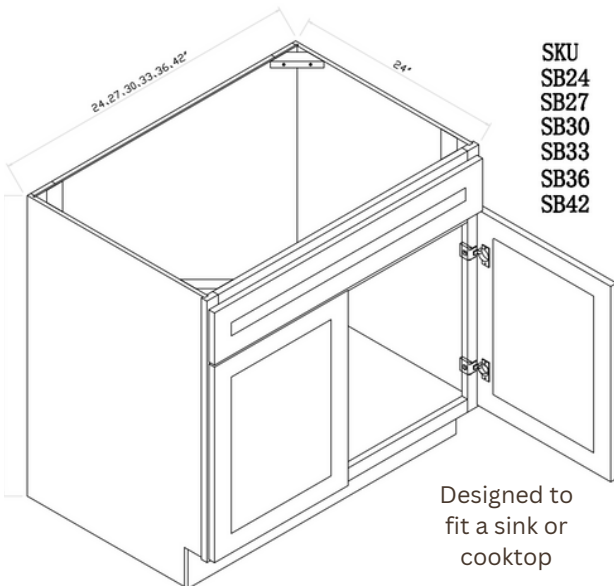

# BASE CABINETS

SKU  
B09SR  
B12SR

SKU  
BOES12

SKU  
DB12  
DB15  
DB18  
DB21  
DB24  
DB27  
DB30  
DB33  
DB36

SKU  
BMC30

Designed to fit  
a microwave

SKU  
SB24  
SB27  
SB30  
SB33  
SB36  
SB42

Designed to  
fit a sink or  
cooktop