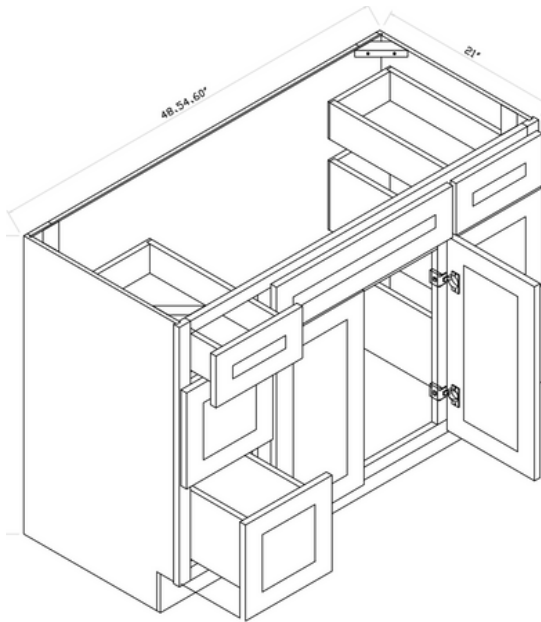

All our vanity cabinets are designed to fit a bathroom sink (except VDB).

VANITY CABINETS

SKU
VDB12
VDB15
VDB18
VDB21
VDB24

SKU
VSB24
VSB27
VSB30
VSB36

SKU
VSD48
VSD54
VSD60-6D

SKU
VSD60-3D

SKU
VSD60-6D