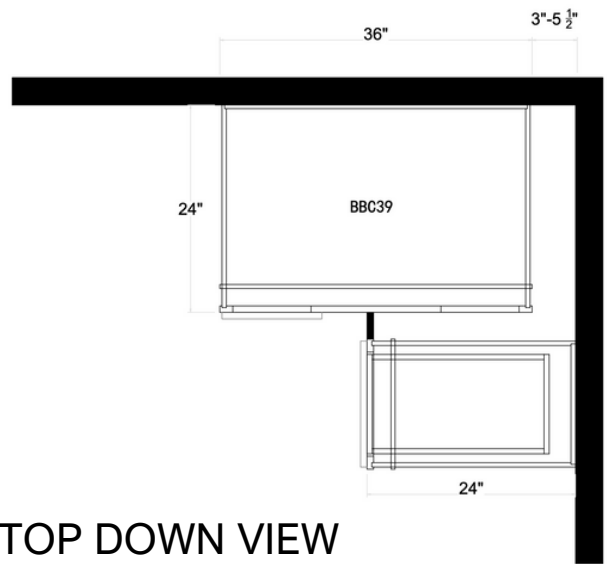

TOP DOWN VIEW