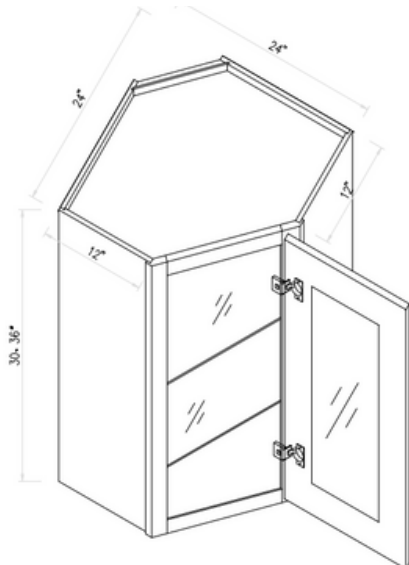

1. SKU
   WDC2430G
   WDC2436G