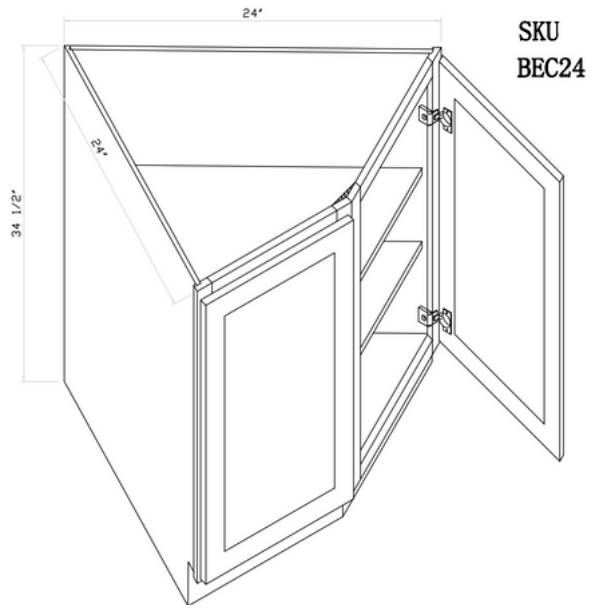

CORNER WALL CABINETS

SKU
SBD45
SBD36