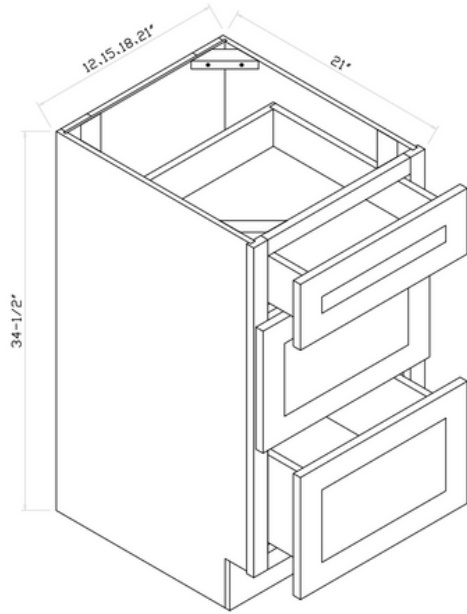

All our vanity cabinets are designed to fit a bathroom sink (except VDB).

VANITY CABINETS