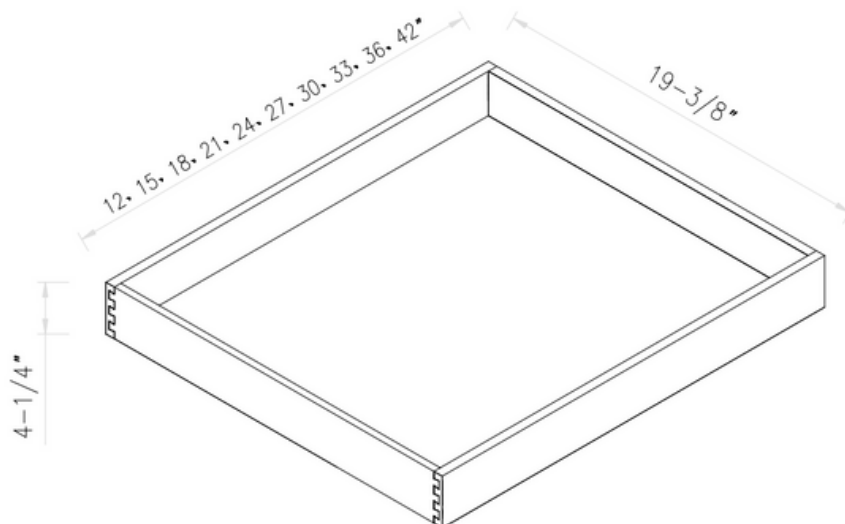

SKU
ROT12
ROT15
ROT18
ROT21
ROT24
ROT27
ROT30
ROT33
ROT36
ROT39
ROT42