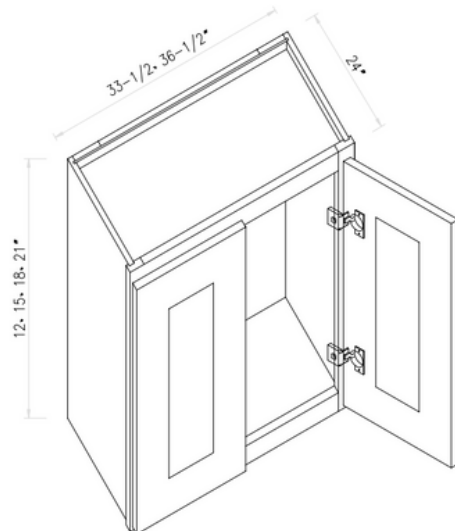

1. SKU
   W31-1/21224
   W31-1/21524
   W31-1/21824
   W31-1/22124
   W36-1/21224
   W36-1/21524
   W36-1/21824
   W36-1/22124