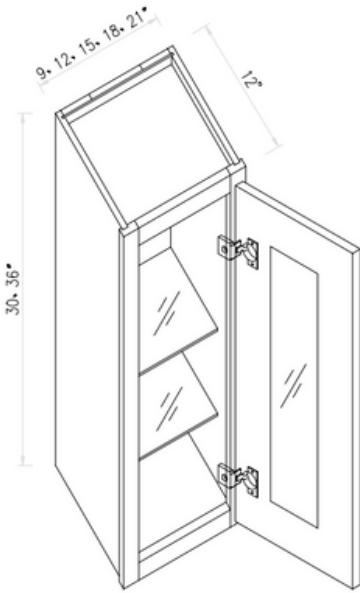

WALL CABINETS (GLASS)

1. SKU
   W0930G
   W1230G
   W1530G
   W1830G
   W2130G
   W0936G
   W1236G
   W1536G
   W1836G
   W2136G