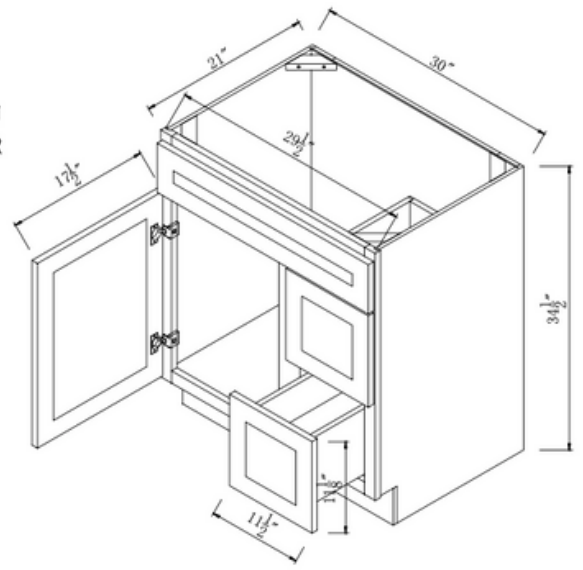

VANITY CABINETS

SKU
VSD30R

All our vanity cabinets are designed to fit a bathroom sink (except VDB).