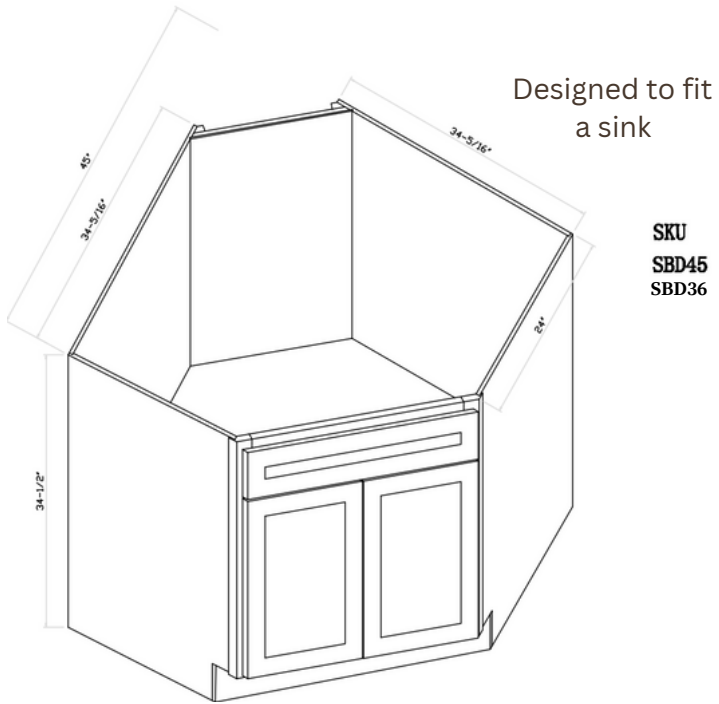

CORNER WALL CABINETS

SKU
SBD45
SBD36