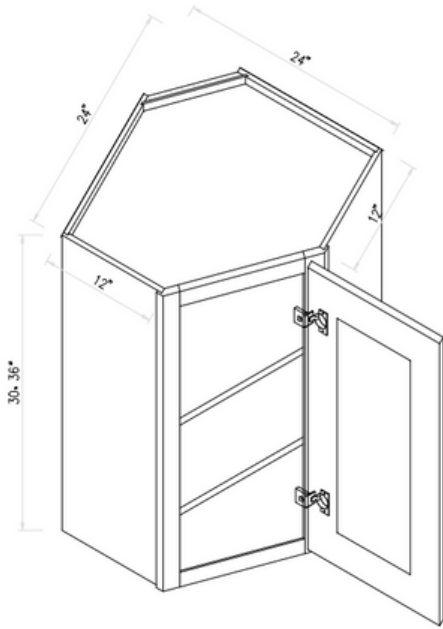

CORNER WALL CABINETS

SKU
WDC2430
WDC2436