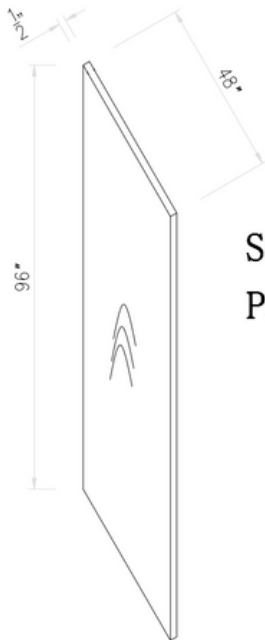

SKU  
WR3015  
WR3018  
WR3615  
WR3618

SKU  
ROT12  
ROT15  
ROT18  
ROT21  
ROT24  
ROT27  
ROT30  
ROT33  
ROT36  
ROT39  
ROT42

PANELS & TRIM

SKU  
PANEL 96x48x1/4

SKU  
R/P1-1/2

SKU  
PANEL 96x48x1/2

Only one side finished