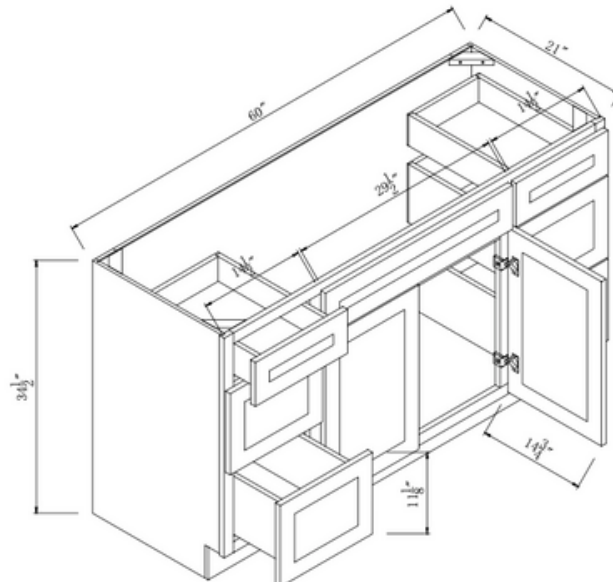

SKU
VSD60-6D