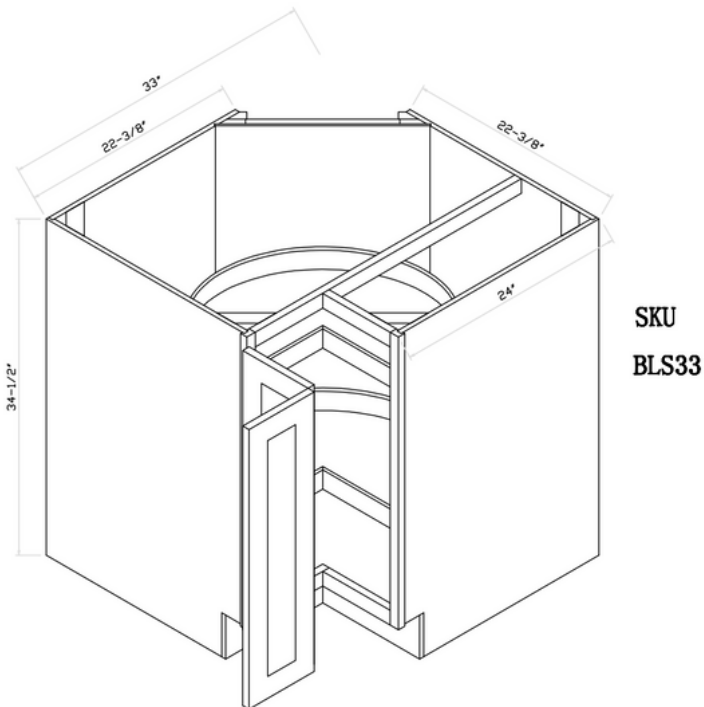

CORNER WALL CABINETS

SKU
SBD45
SBD36