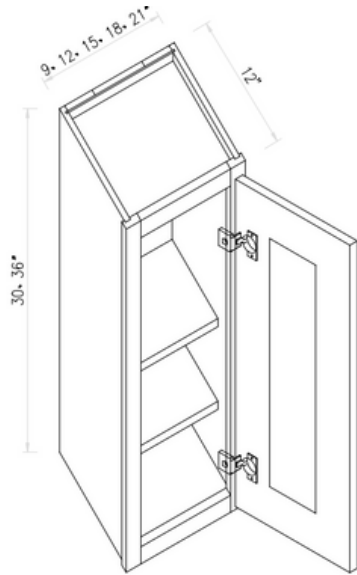

WALL CABINETS

1. SKU
   W0930
   W1230
   W1530
   W1830
   W2130
   W0936
   W1236
   W1536
   W1836
   W2136