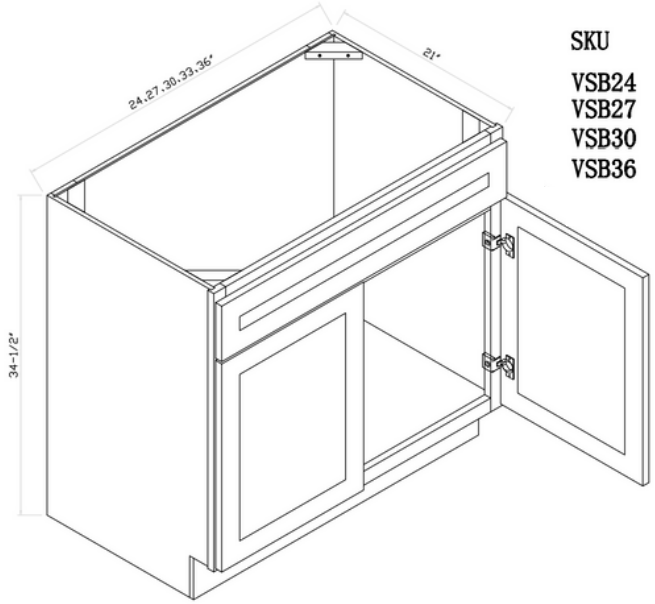

SKU
VDB12
VDB15
VDB18
VDB21
VDB24

SKU
VSB24
VSB27
VSB30
VSB36