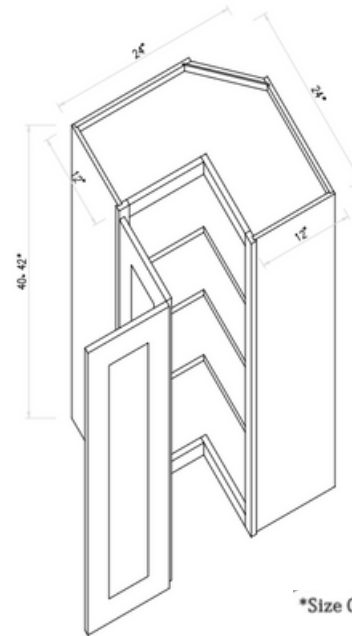

SKU
WPC2440*
WPC2442

*Size Only Apply to Cherry Glaze