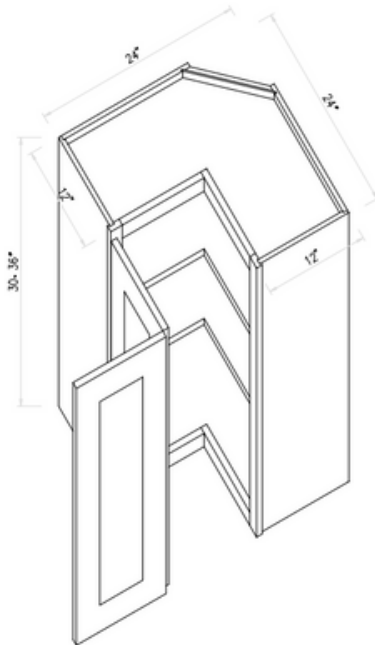

SKU
WPC2430
WPC2436