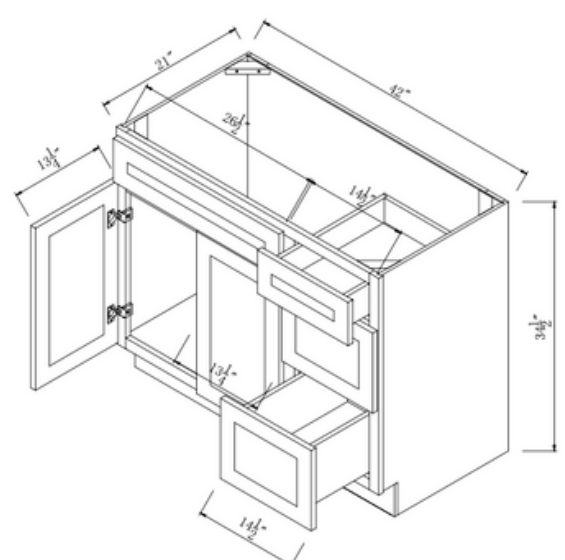

SKU
VSD42R

All our vanity cabinets are designed to fit a bathroom sink (except VDB).