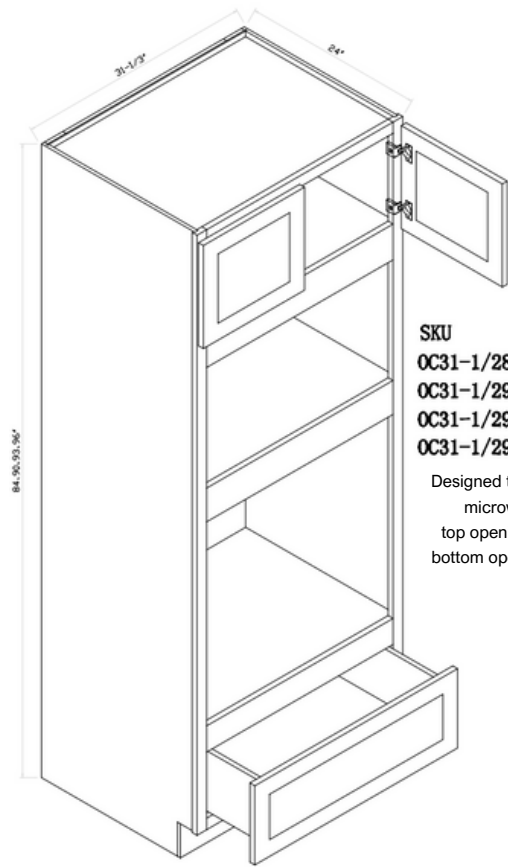

# OVEN CABINETS

SKU  
**OC31-1/284SM**  
**OC31-1/290SM**  
**OC31-1/293SM**  
**OC31-1/296SM**

Designed to fit a single oven + microwave combo; opening height = 42"H

SKU  
**OC31-1/284S+M**  
**OC31-1/290S+M**  
**OC31-1/293S+M**  
**OC31-1/296S+M**