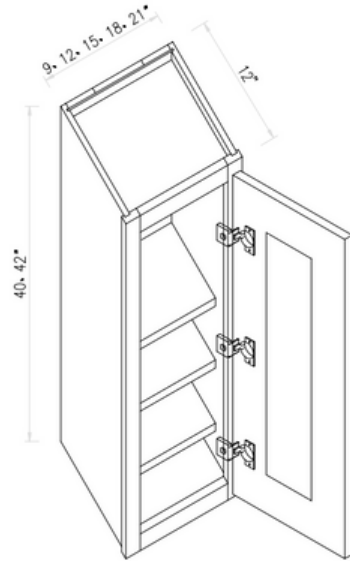

1. SKU
   W0940*
   W1240*
   W1540*
   W1840*
   W2140*
   W0942
   W1242
   W1542
   W1842
   W2142

*Size Only Apply to Cherry Glaze