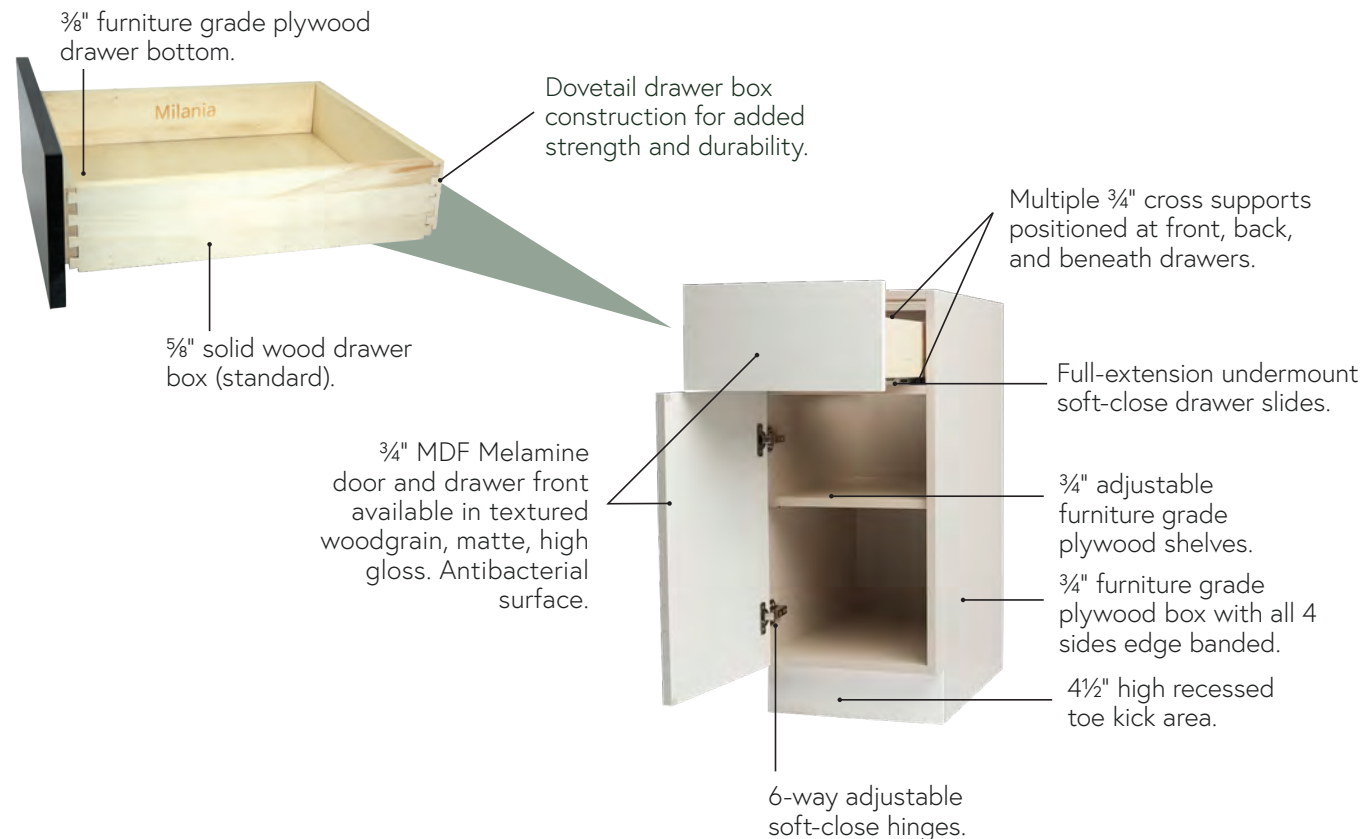

Box construction: 3/4" furniture grade plywood box, 5/8" solid wood dovetail drawer box, undermount soft-close drawer slides, 6-way adjustable hinges, 3/4" furniture grade plywood shelves.

Glass Doors

Well-crafted doors that turn cabinets into a stylish showcase.

Metal Drawer*

This optional upgrade has a sleek drawer with no visible adjustment holes.

Smooth operating undermount soft-close slides

½" thick Aluminum drawer box sides in Graphite color

Vertical, lateral, and tilt adjustment invisibly integrated into the drawer side profile

MILANIA SERIES

*Metal Drawer Boxes are available for select select cabinet sizes. Two different heights are offered.

The Perfect Combination of Quality and Value

Since we manufacture every cabinet we make, we have total control over everything from product quality to readily available inventory. Our streamlined process allows us to pass significant savings on to our customers.

Milania Box Construction

The custom work that goes into Milania frameless cabinets shines through in every piece. Sturdy and strong, yet stylish and chic, Milania cabinets are the perfect example of our signature craftsmanship.