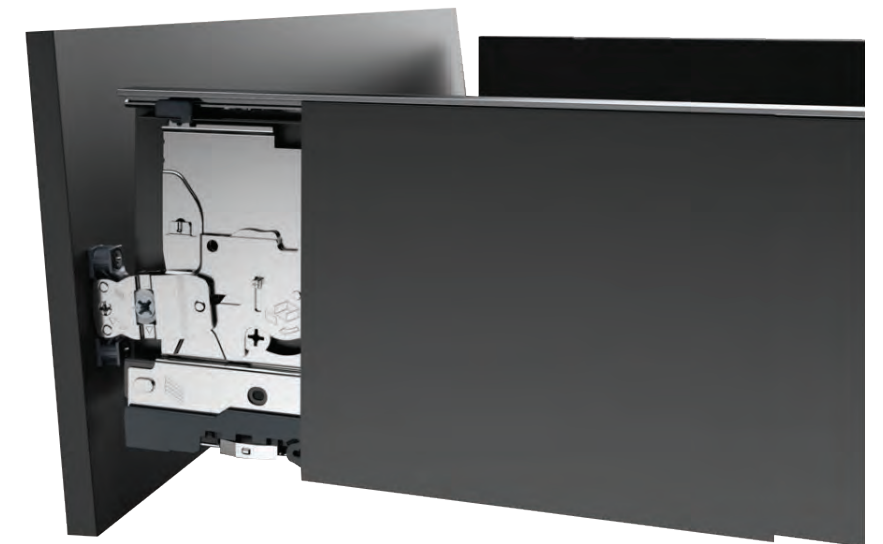

*Metal Drawer Boxes are available for select select cabinet sizes. Two different heights are offered.