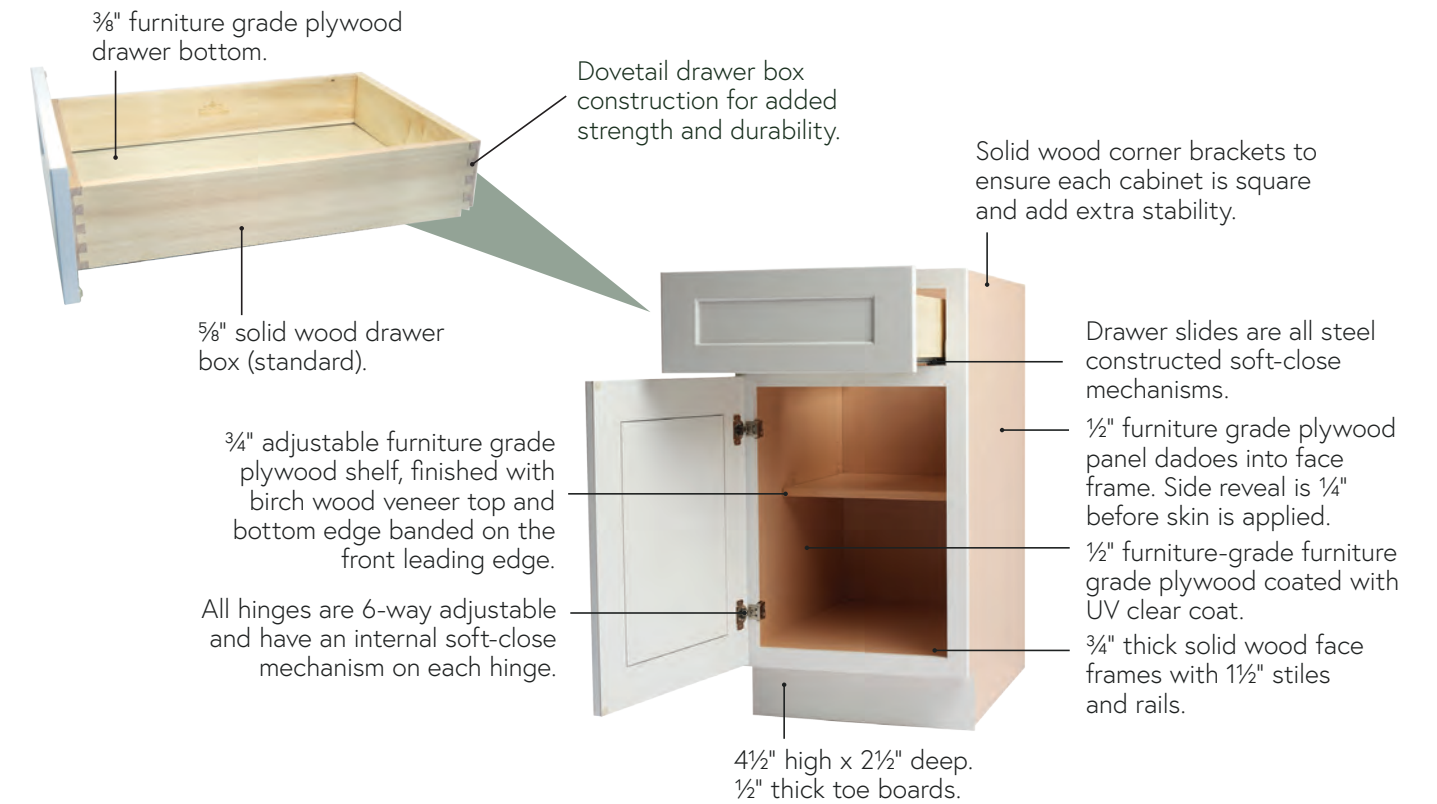

ProCraft Box Construction

Expert cabinetmakers assemble our products with state-of-the-art equipment in each of our strategically placed distribution centers located throughout the United States.