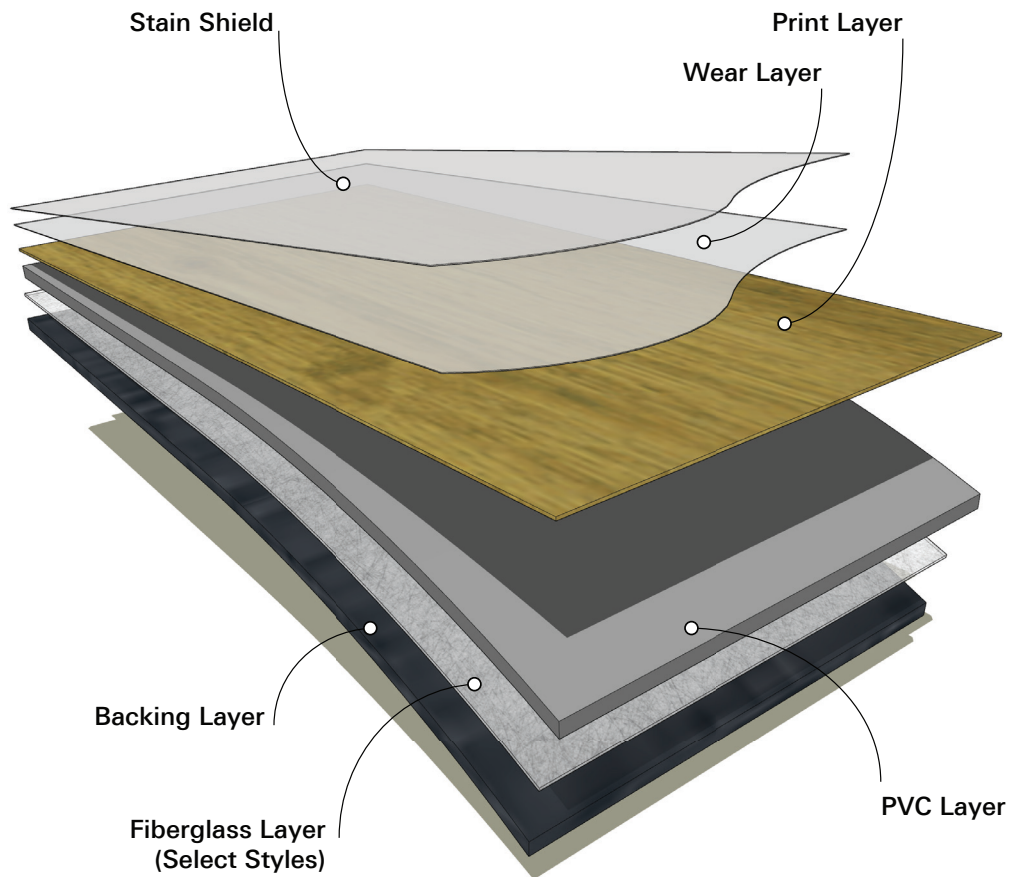

THE LOOK OF LUXURY

Innovation

- Fiberglass core for ultimate dimensional stability (select styles)
- Locking system keeps planks tightly in place and eliminates adhesive costs (select styles)
- Provides insulation, absorbing sound for improved acoustics (select styles)

Installation

- Faster installation with locking system (select styles)
- Suitable for all levels – on, above and below grade
- Select styles available with glue down installation

SEAMLESS STYLE

Innovation

- Fiberglass core allows dimensional stability for no curl, expansion or shrinkage
- Quieter underfoot than other hard surface products
- 100% waterproof flooring

Installation

- Easy to install
- Reduced installation time
- No acclimation required when stored between 45°F and 115°F for 24 hours before, during and after installation