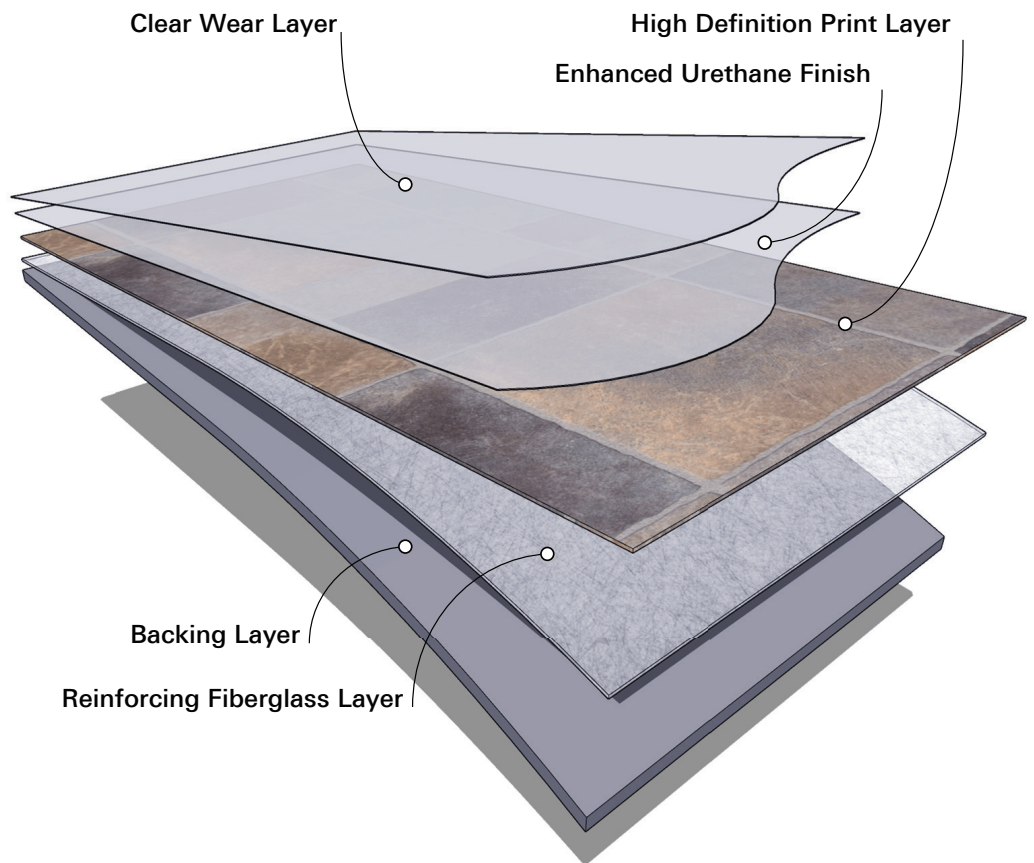

THE LOOK OF LUXURY

Innovation

- Fiberglass core for ultimate dimensional stability (select styles)
- Locking system keeps planks tightly in place and eliminates adhesive costs (select styles)
- Provides insulation, absorbing sound for improved acoustics (select styles)

Installation

- Faster installation with locking system (select styles)
- Suitable for all levels – on, above and below grade
- Select styles available with glue down installation

SEAMLESS STYLE

Innovation

- Fiberglass core allows dimensional stability for no curl, expansion or shrinkage
- Quieter underfoot than other hard surface products
- 100% waterproof flooring

Installation

- Easy to install
- Reduced installation time
- No acclimation required when stored between 45°F and 115°F for 24 hours before, during and after installation