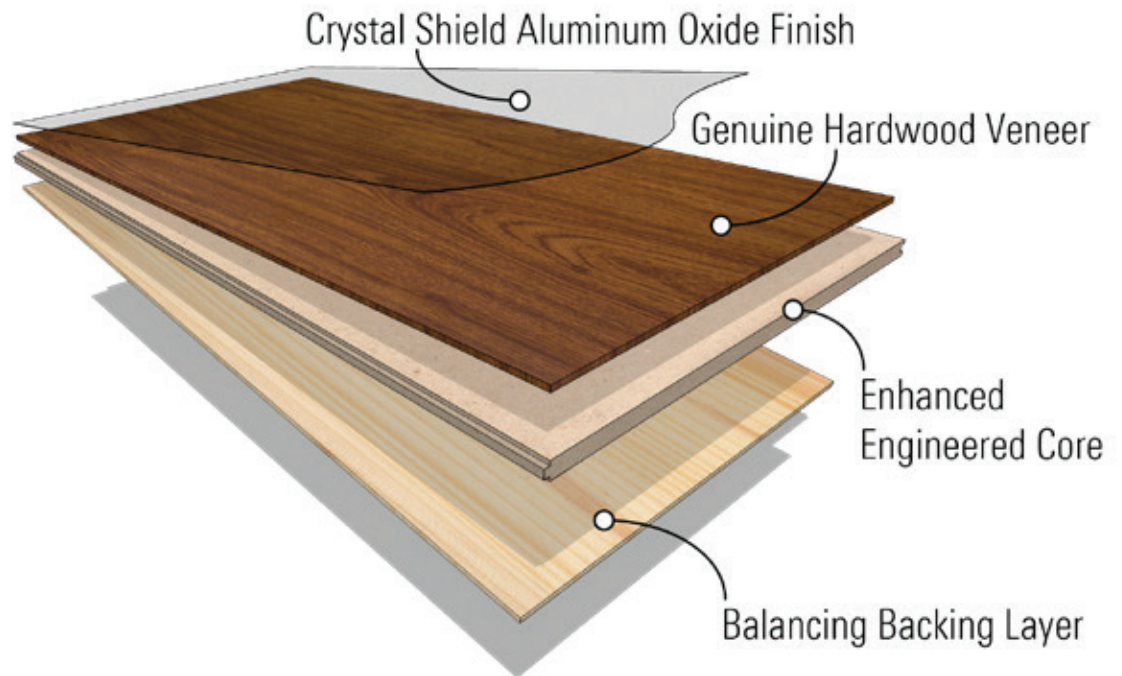

PERFORMANCE TECHNOLOGY FOR NATURAL HARDWOOD

Innovation

- TruFinish with EasyCare technology reduces soil build up and abrasive wear to help floors retain their beauty and everyday spills clean up easy (select styles)
- Improved stability – reacts less to moisture and climate changes
- Up to 40% more impact and dent resistance than traditional engineered hardwoods

Installation

- Controlled manufacturing methods deliver product consistency for reduced installation time
- More installation options – glue, staple or float (select styles)
- Approved for all grade levels (select styles)