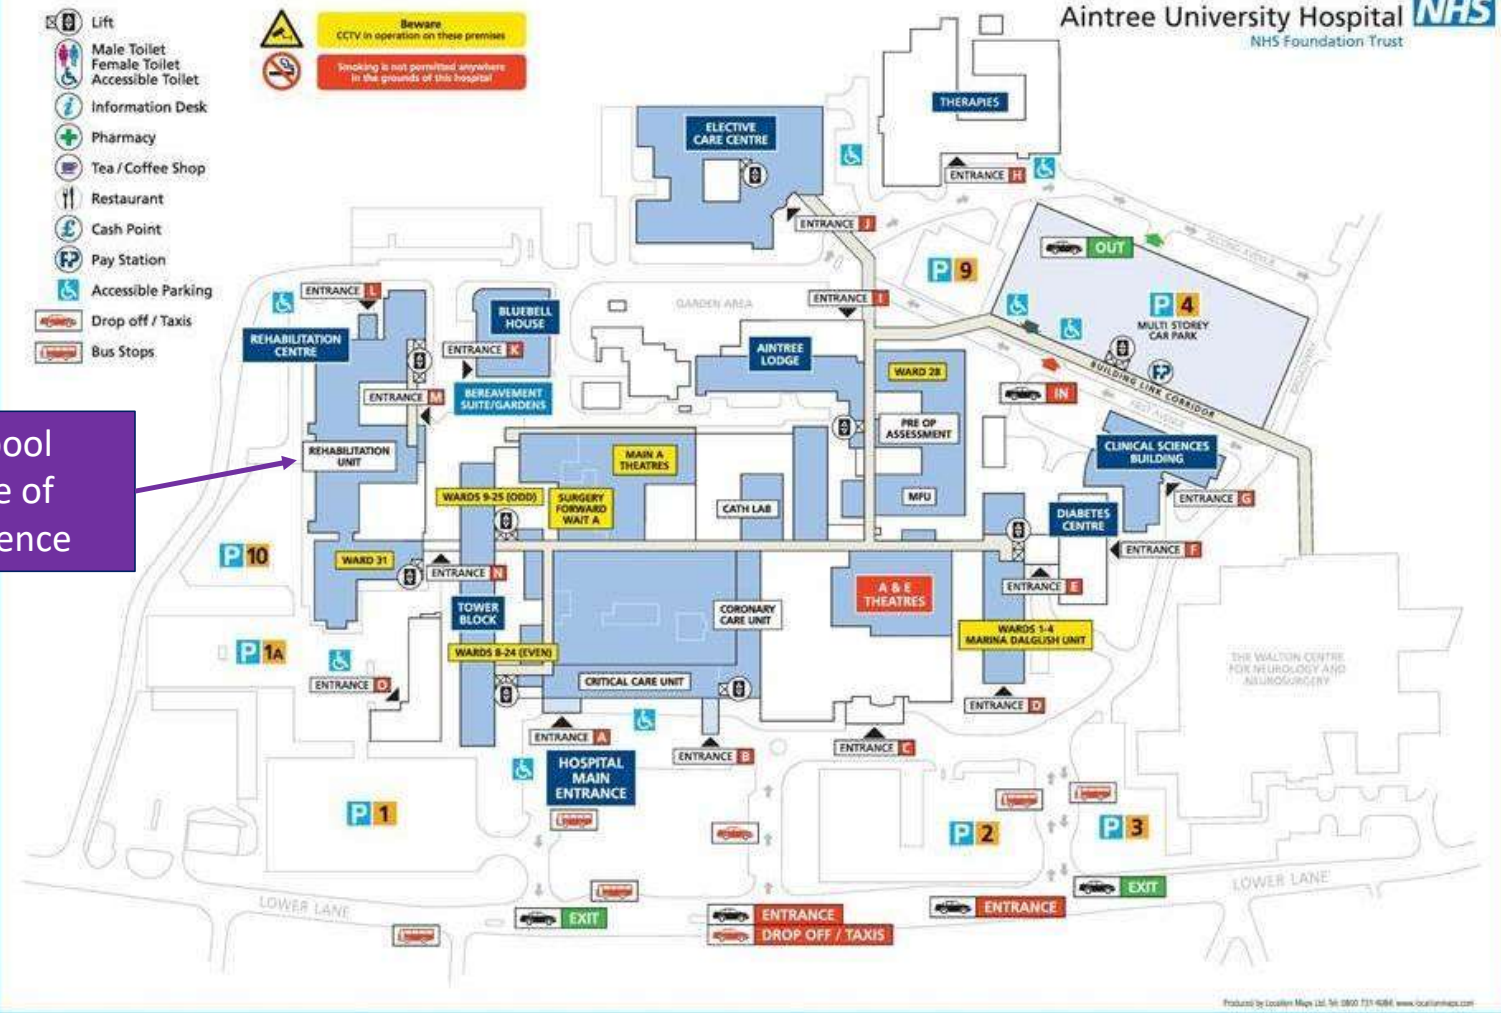

- Lift
- Male Toilet
- Female Toilet
- Accessible Toilet
- Information Desk
- Pharmacy
- Tea / Coffee Shop
- Restaurant
- Cash Point
- Pay Station
- Accessible Parking
- Drop off / Taxis
- Bus Stops

Beware
CCTV in operation on these premises

Smoking is not permitted anywhere
in the grounds of this hospital

Liverpool
Centre of
Excellence