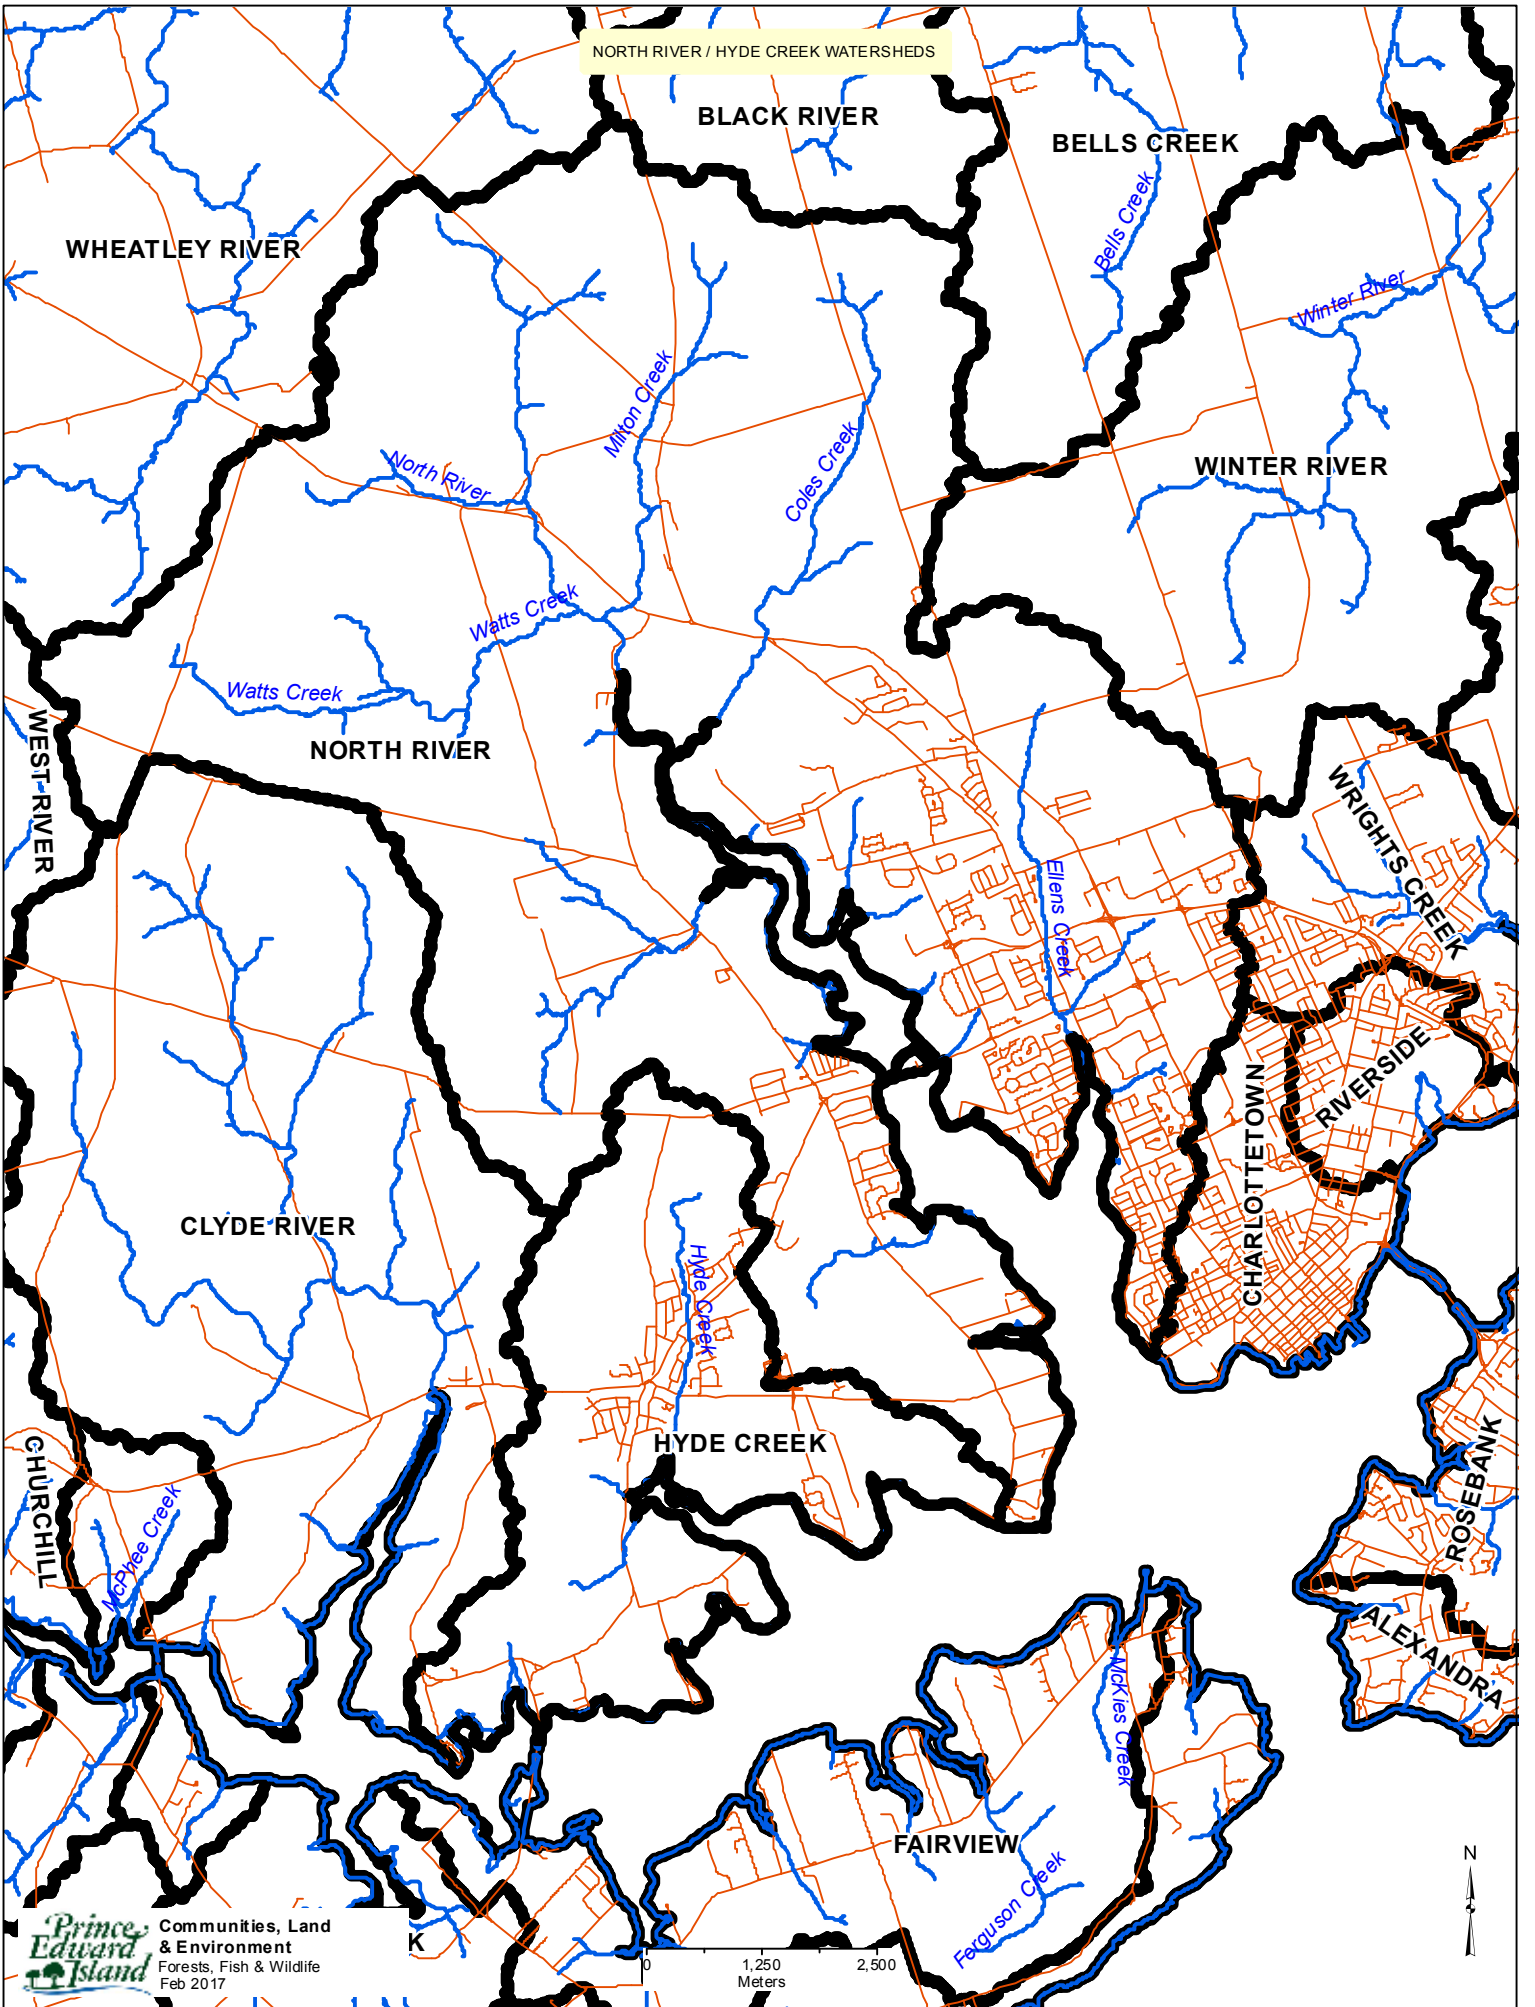

NORTH RIVER / HYDE CREEK WATERSHEDS

Communities, Land & Environment
Forests, Fish & Wildlife
Feb 2017