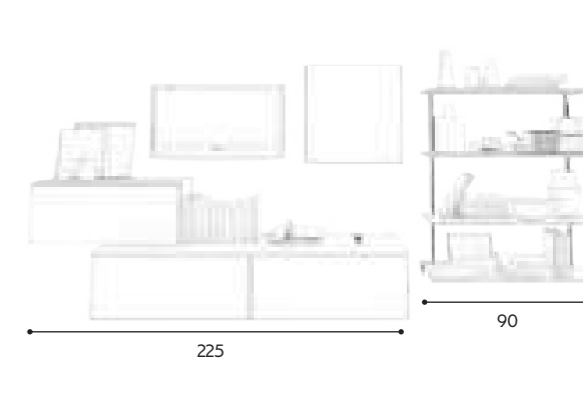

Kyra **pg. 80**

Finiture e colori ante | Doors colours and finishes

Frassino Dakar
Dakar Ash

Blu Petrolio lucido
Matt Petroleum Blue

Finiture e colori top | Top colours and finishes

Frassino Dakar
Dakar Ash