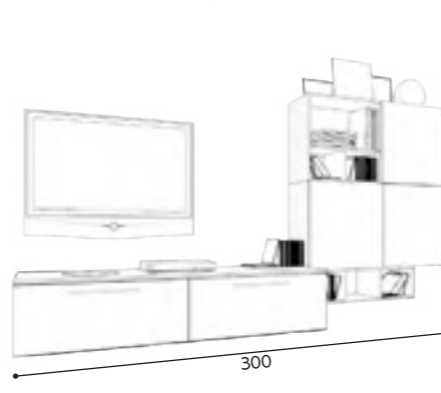

Colori elementi a giorno | Open units colours

Bruno Antilope  
Antelope Brown

Maniglia | Handle

Gola fin. Lucida  
Finger rail Glossy finish

*Kyra* **pg. 79**

Finiture e colori ante | Doors colours and finishes