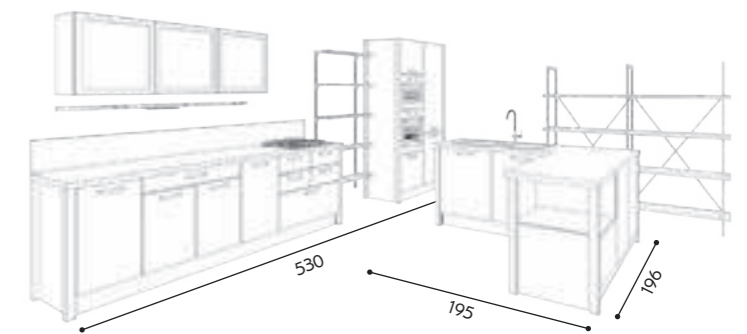

Bianco  
White

Maniglia | Handle

Gola fin. Lucida  
Finger rail Glossy finish

Tavolo | Table: Dress  
Sedie | Chairs: Prix

*Kyra* pg. 56

Finiture e colori ante | Doors colours and finishes

Rovere Naturale Vintage  
Vintage Natural Oak