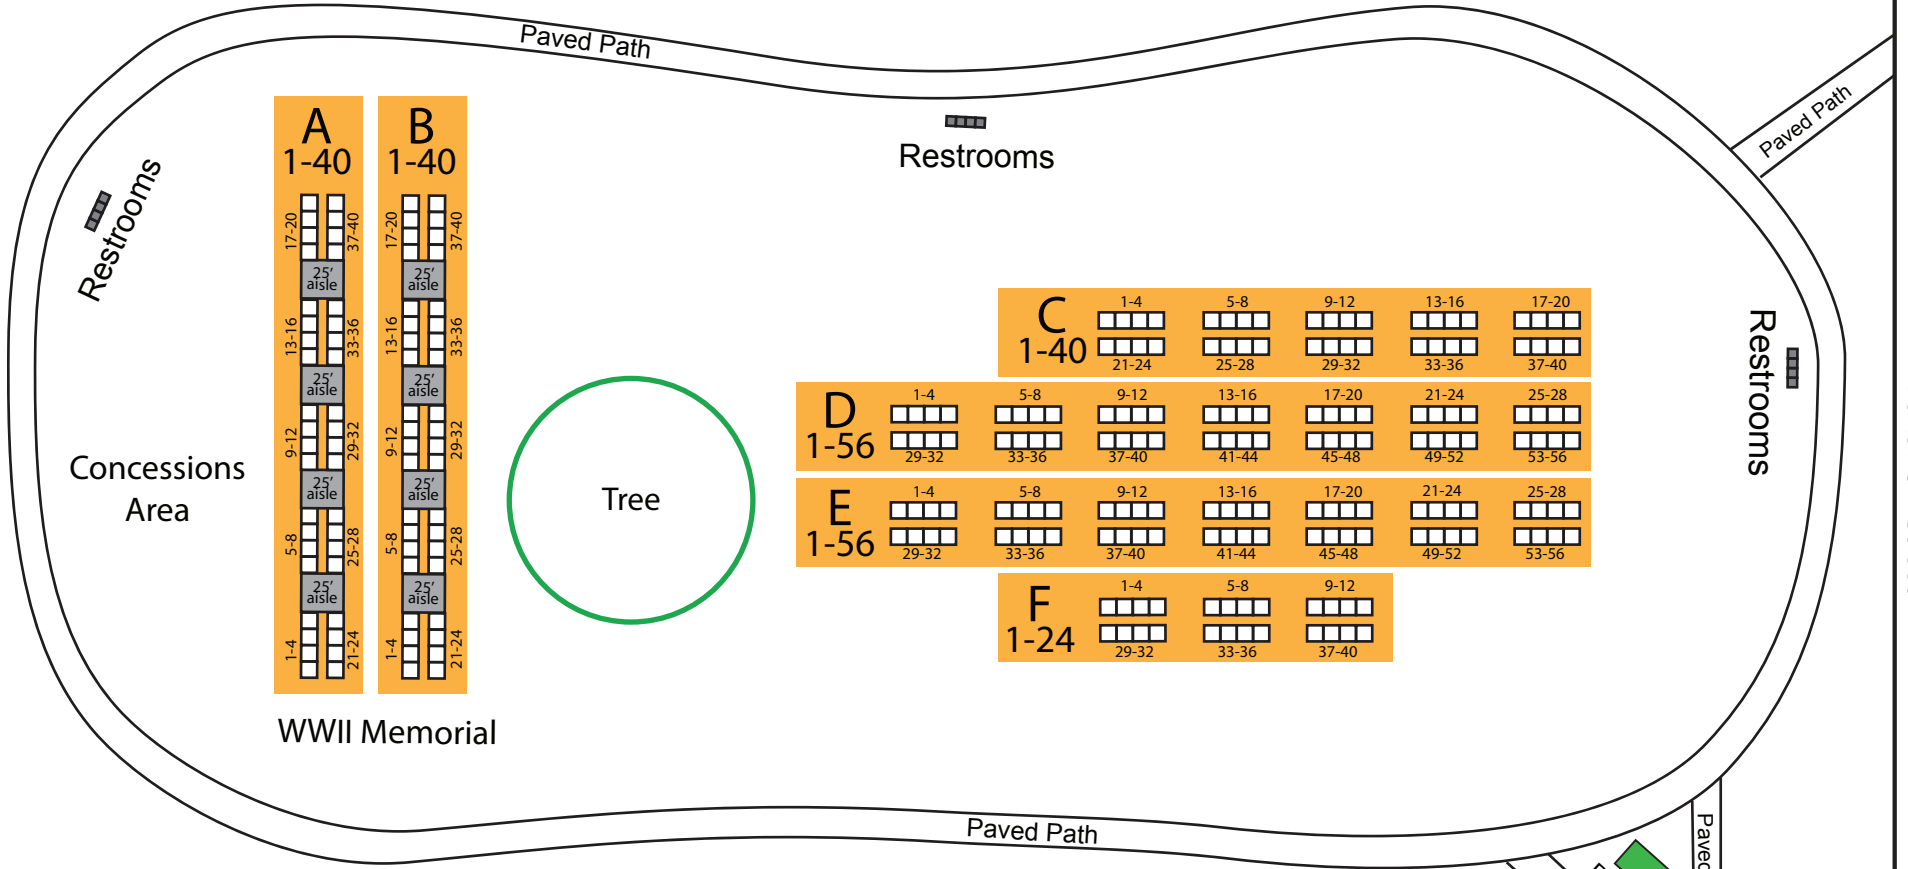

2026 Booth Map

S. Gallup Street

Lakeview Street

Lake Avenue / Service Road

Museum Parking Lot

Ketring Lake

The Littleton Craft Fair benefits the Friends of the Littleton Library and Museum, which supports Bemis Public Library and the Littleton Museum.

Ketring Lake Paved Parking Lot (Loading & Unloading Only)

Grass Parking Lot