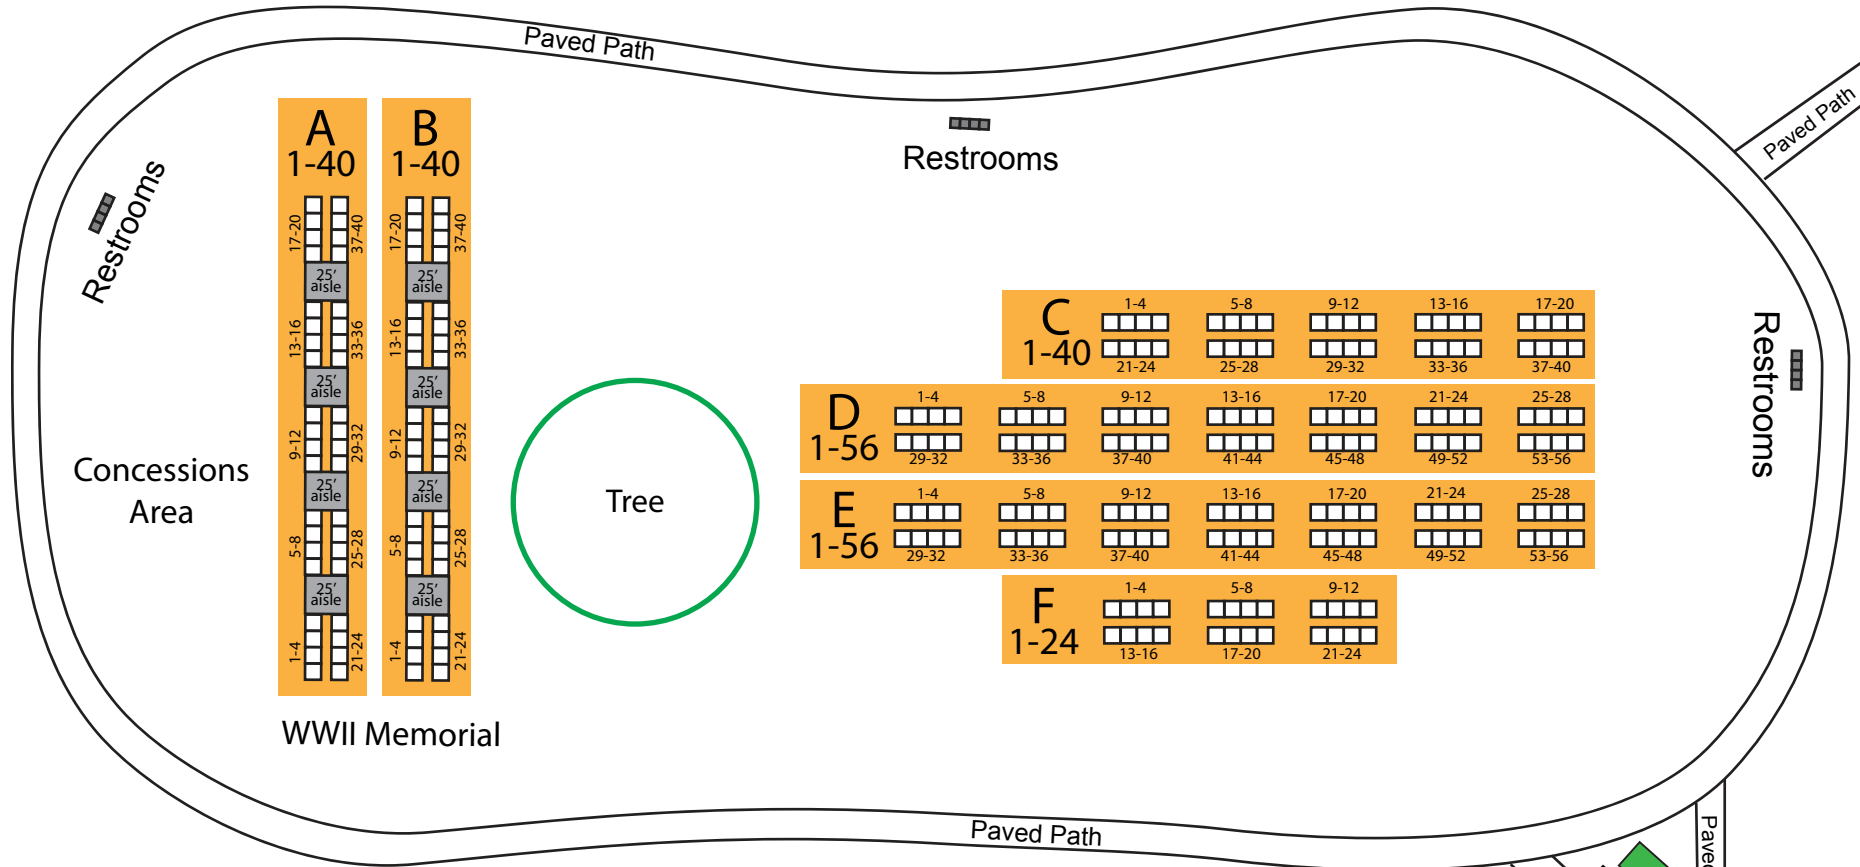

2026 Booth Map

S. Gallup Street

Lakeview Street

Lake Avenue / Service Road

Museum Parking Lot

Ketring Lake

The Littleton Craft Fair benefits the Friends of the Littleton Library and Museum, which supports Bemis Public Library and the Littleton Museum.

Ketring Lake Paved Parking Lot (Loading & Unloading Only)