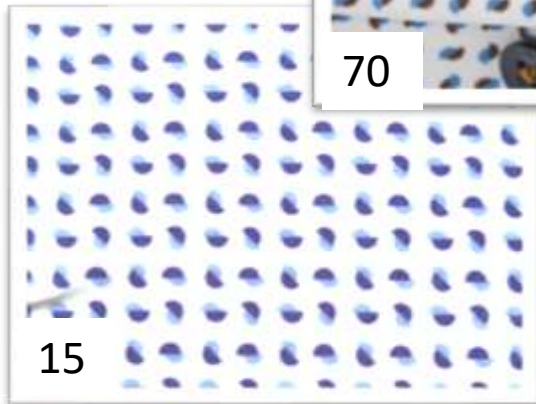

ESP2472316

88%PA/ 12%EA COMFORT STRETCH