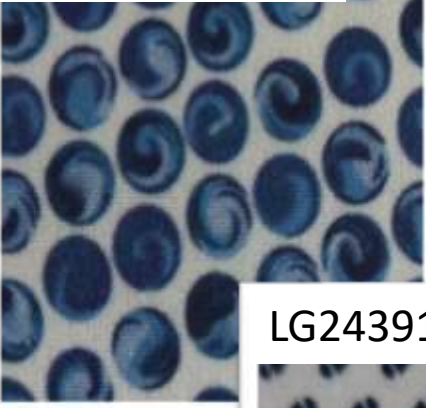

60

60

15

01

99

BLU *by Polifroni*

41%C/29%TEN/30%LN

LG2439102 #49

LG2439105 #15

LG2439107 #18

LG2439101 #60

LG2439109 #15

LG2439103 #15

LG2439106 #18

LG2439104 #70

LG2439110 #21