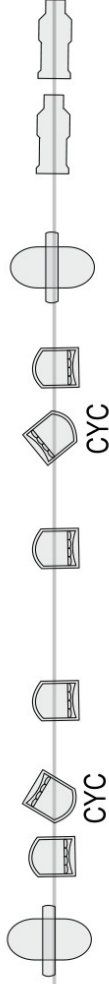

Newton Performing Arts Center Tech Packet

Technical Inventory

Video

- NEC PX1004UL 10,000 Lumen Laser Projector - On Stage for upstage cyc digital video or backdrops
- Panasonic PT-DZ6710 6,000 Lumen Projector - Under Balcony for downstage screen videos or projections
- Da-Lite HD Progressive Screen 135" x 240"

Misc.

- 2 desktop mic stands
- 4 boom stands
- 12 black stools
- CO2 Single Barrel Electric Confetti Launcher
- Mineral Oil Hazer
- Bubble Machine
- 2 Cold Spark Machines
- Podium
- 2 PTZ Optics Cameras Live Streaming

January 20, 2023

4th Electric

3rd Electric

2nd Electric

1st Electric

B.B/ H. Left

FOH

Pros. SR

Legend

- 6x9 Ellipsoidal
- ETC Par
- LED Par
- Moving Light
- Strip Light

STAGE LAYOUT FOR THE NEWTON-CONOVER AUDITORIUM

Proscenium width is 26 feet. Depth (from front of apron upstage to cyclorama) is 42 feet. There is no access from building to stage left, unless you cross behind the cyclorama (limited space) or use the mid-stage traveler.