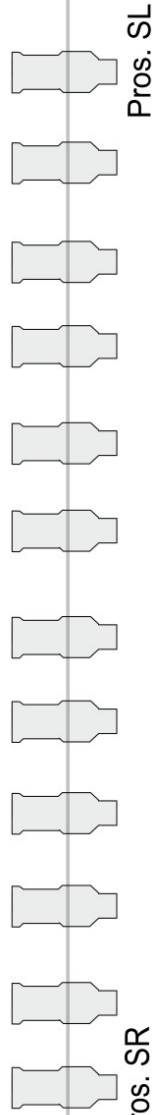

Newton Performing Arts Center Tech Packet

Technical Inventory

Video

- NEC PX1004UL 10,000 Lumen Laser Projector - On Stage for upstage cyc digital video or backdrops
- Panasonic PT-DZ6710 6,000 Lumen Projector - Under Balcony for downstage screen videos or projections
- Da-Lite HD Progressive Screen 135" x 240"

Lighting

- ETC Element controller
- 6 Vari-lite 4000 Moving Lights
- 15 LED Par Color Changing Lights
- 40 ETC Par/Ellipsoidal Lights
- Approximately 61 theatrical lighting units

Starcurtain

Newton-Conover
Performing Arts
Center

January 20, 2023

4th Electric

3rd Electric

2nd Electric

1st Electric

B.B/ H. Left

FOH

Pros. SR

Legend

- 6x9 Ellipsoidal
- ETC Par
- LED Par
- Moving Light
- Strip Light

STAGE LAYOUT FOR THE NEWTON-CONOVER AUDITORIUM

Proscenium width is 26 feet. Depth (from front of apron upstage to cyclorama) is 42 feet. There is no access from building to stage left, unless you cross behind the cyclorama (limited space) or use the mid-stage traveler.