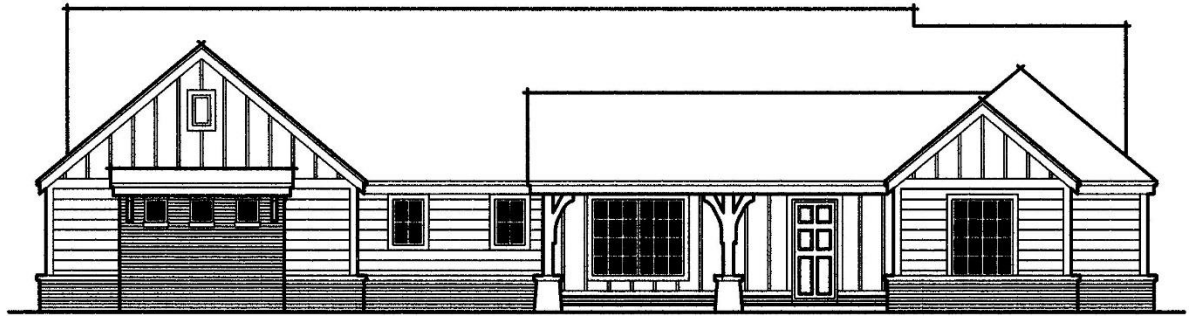

Scissortail

- 2,102 Sq ft
- 4 Bedrooms
- 2 Full Baths
- 1 Half Bath
- Side Entry Garage

Build A Home To Admire

Laurie Woodard
918-640-3031

Brokered by
Waterstone Realty, LLC
WaterstoneOk.com

Quality Homes Exceptional Prices
www.AdmireCustomHomes.com