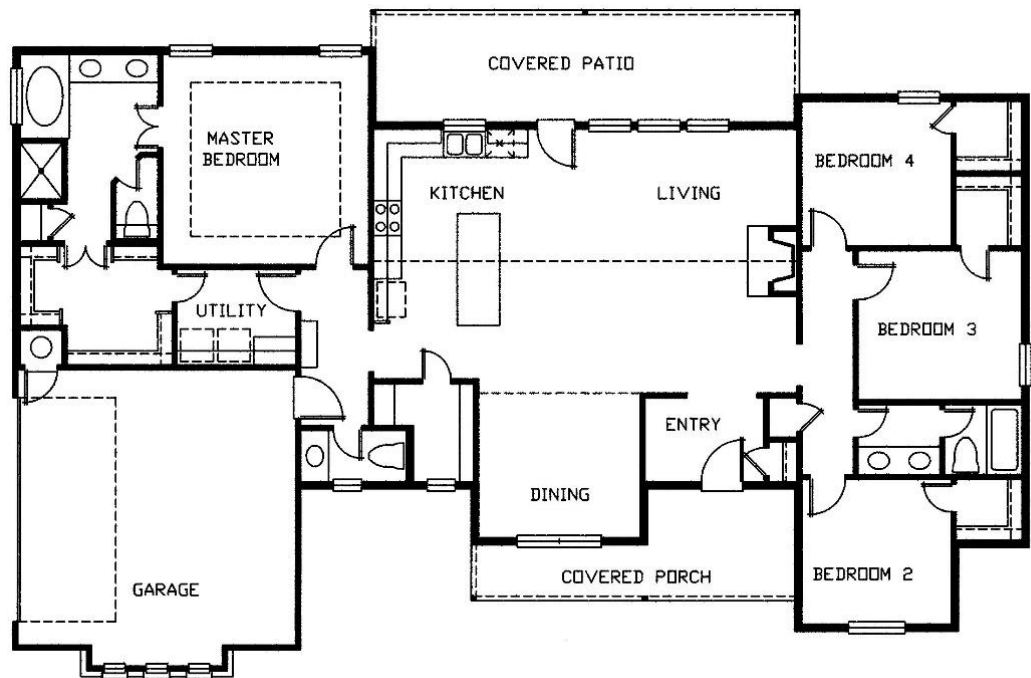

Scissortail

- 2,102 Sq ft
- 4 Bedrooms
- 2 Full Baths
- 1 Half Bath
- Side Entry Garage

Build A Home To Admire

Laurie Woodard
918-640-3031

Brokered by
Waterstone Realty, LLC
WaterstoneOk.com

Quality Homes Exceptional Prices
www.AdmireCustomHomes.com