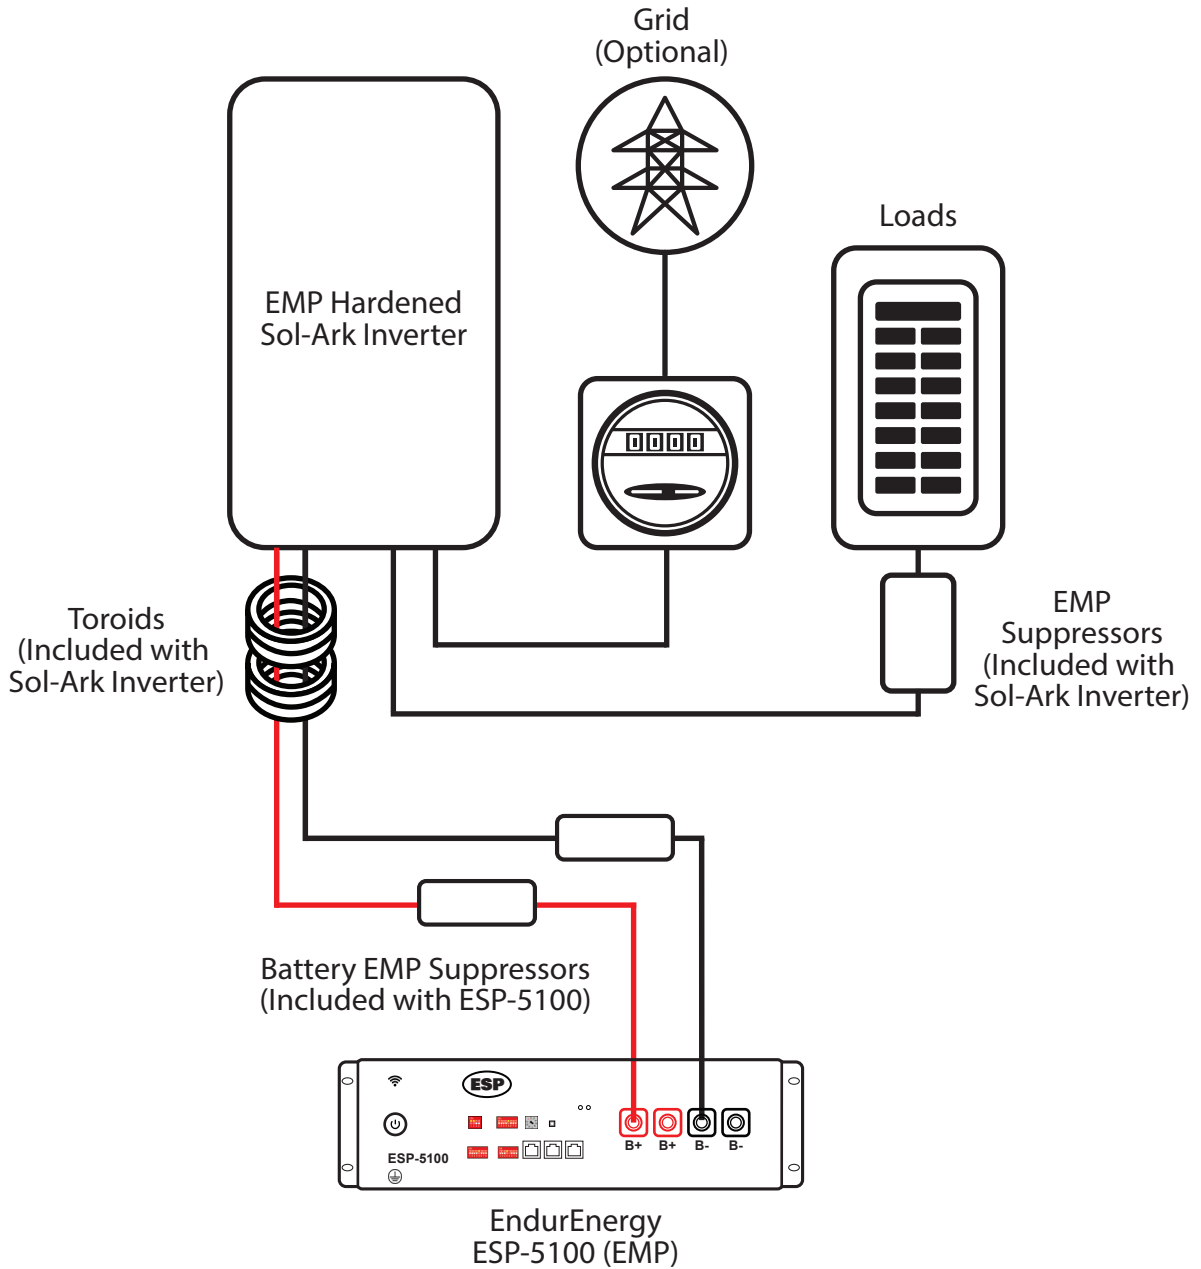

EndurEnergy Systems, Inc.

Standard Installation of EMP ESP-5100 & EMP Sol-Ark's Inverters

⚡ **OUTLAST. OUTPERFORM. ENDUR™ IT ALL.** ⚡