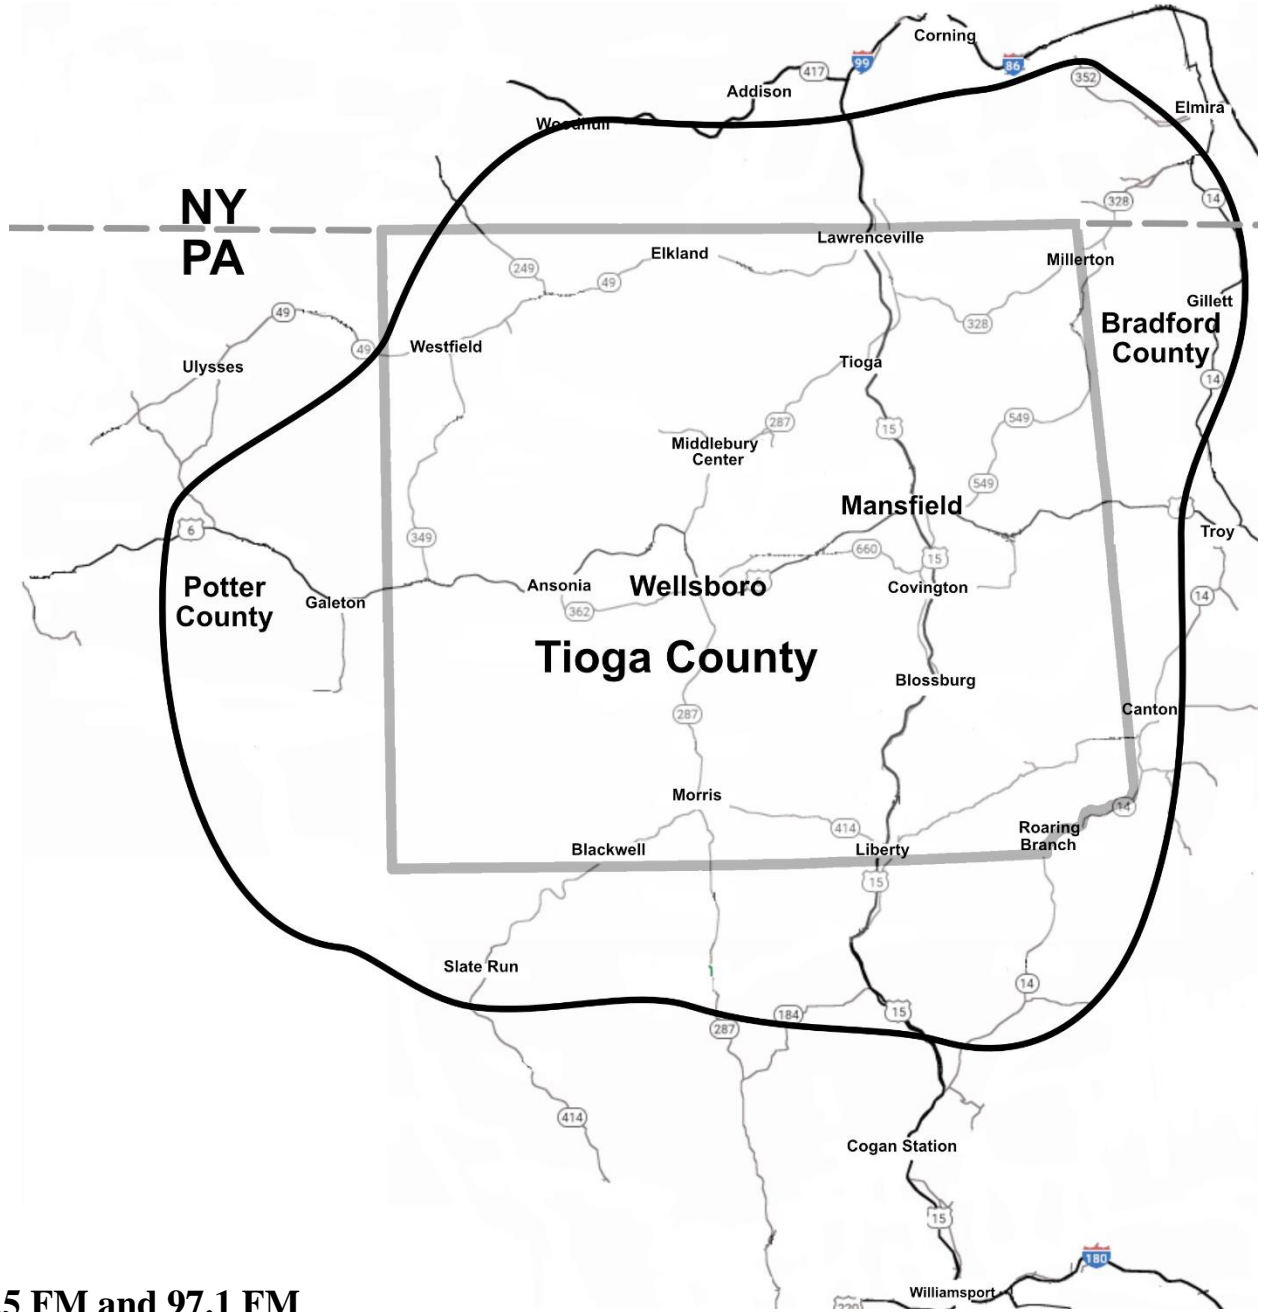

KC101.5FM

HOMETOWN COUNTRY

KC101 (WDKC-FM) Coverage Map

101.5 FM and 97.1 FM
Proud to be family owned and operated.
570-662-9000
KC101fm@gmail.com