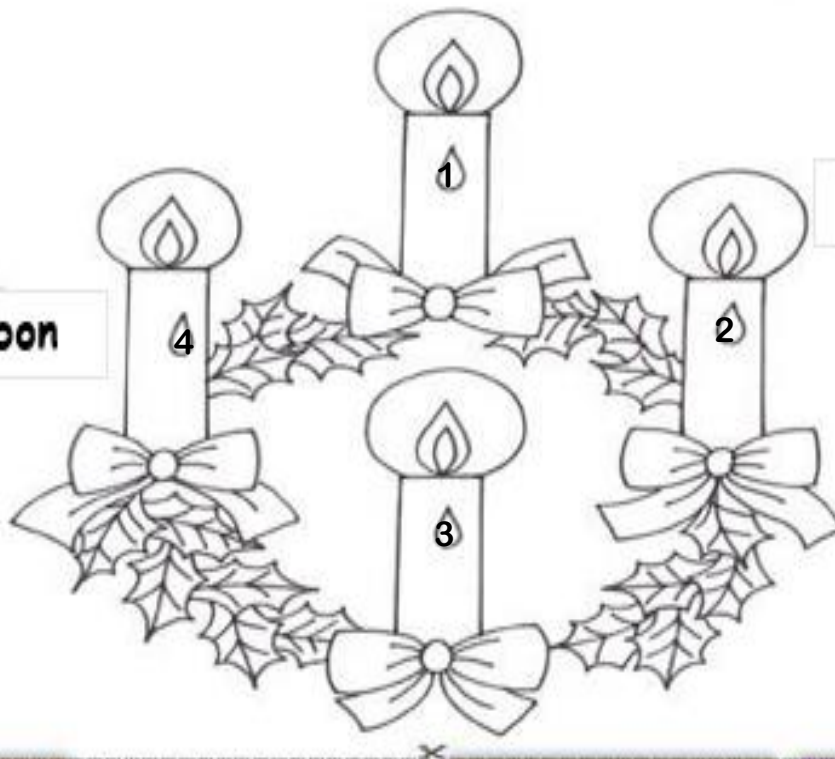

## THE SYMBOLS OF THE ADVENT WREATH

Match the boxes below with the symbols.

The green leaves

The circular shape

The candles of the 1st, 2nd, and 4th weeks are purple symbolizing a time of preparation and sacrifice. The 3rd week is Pink symbolizing the joy we feel that Jesus will soon be born.

The 4 candles

The red ribbon

Represents our love for God and God's love that envelops us.

Represents the color of hope and life.

Represents Christ's light that lights the darkness caused by sin that separates us from God.

It's a sign of God's eternal love, without a beginning or an end and our love for God and Neighbor which should never end.