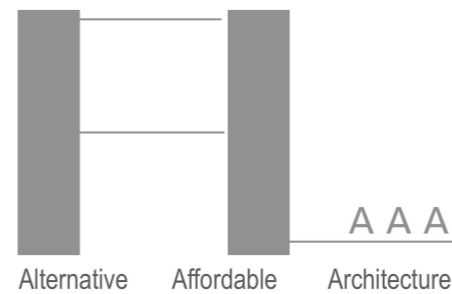

FLAAA

Alternative Affordable Architecture

FARAN LODHI
Minimalism o
WWW.FLAAA.UK

Studio 66,
77 Beak St, SoHo
London UK W1F 9DB

119 Norrnas Edsele
Sweden 880 41

Mobile: + 44 774 2554 999
WhatsApp: + 44 786 3319 667
E: hello@flaaa.uk
Web: flaaa.uk