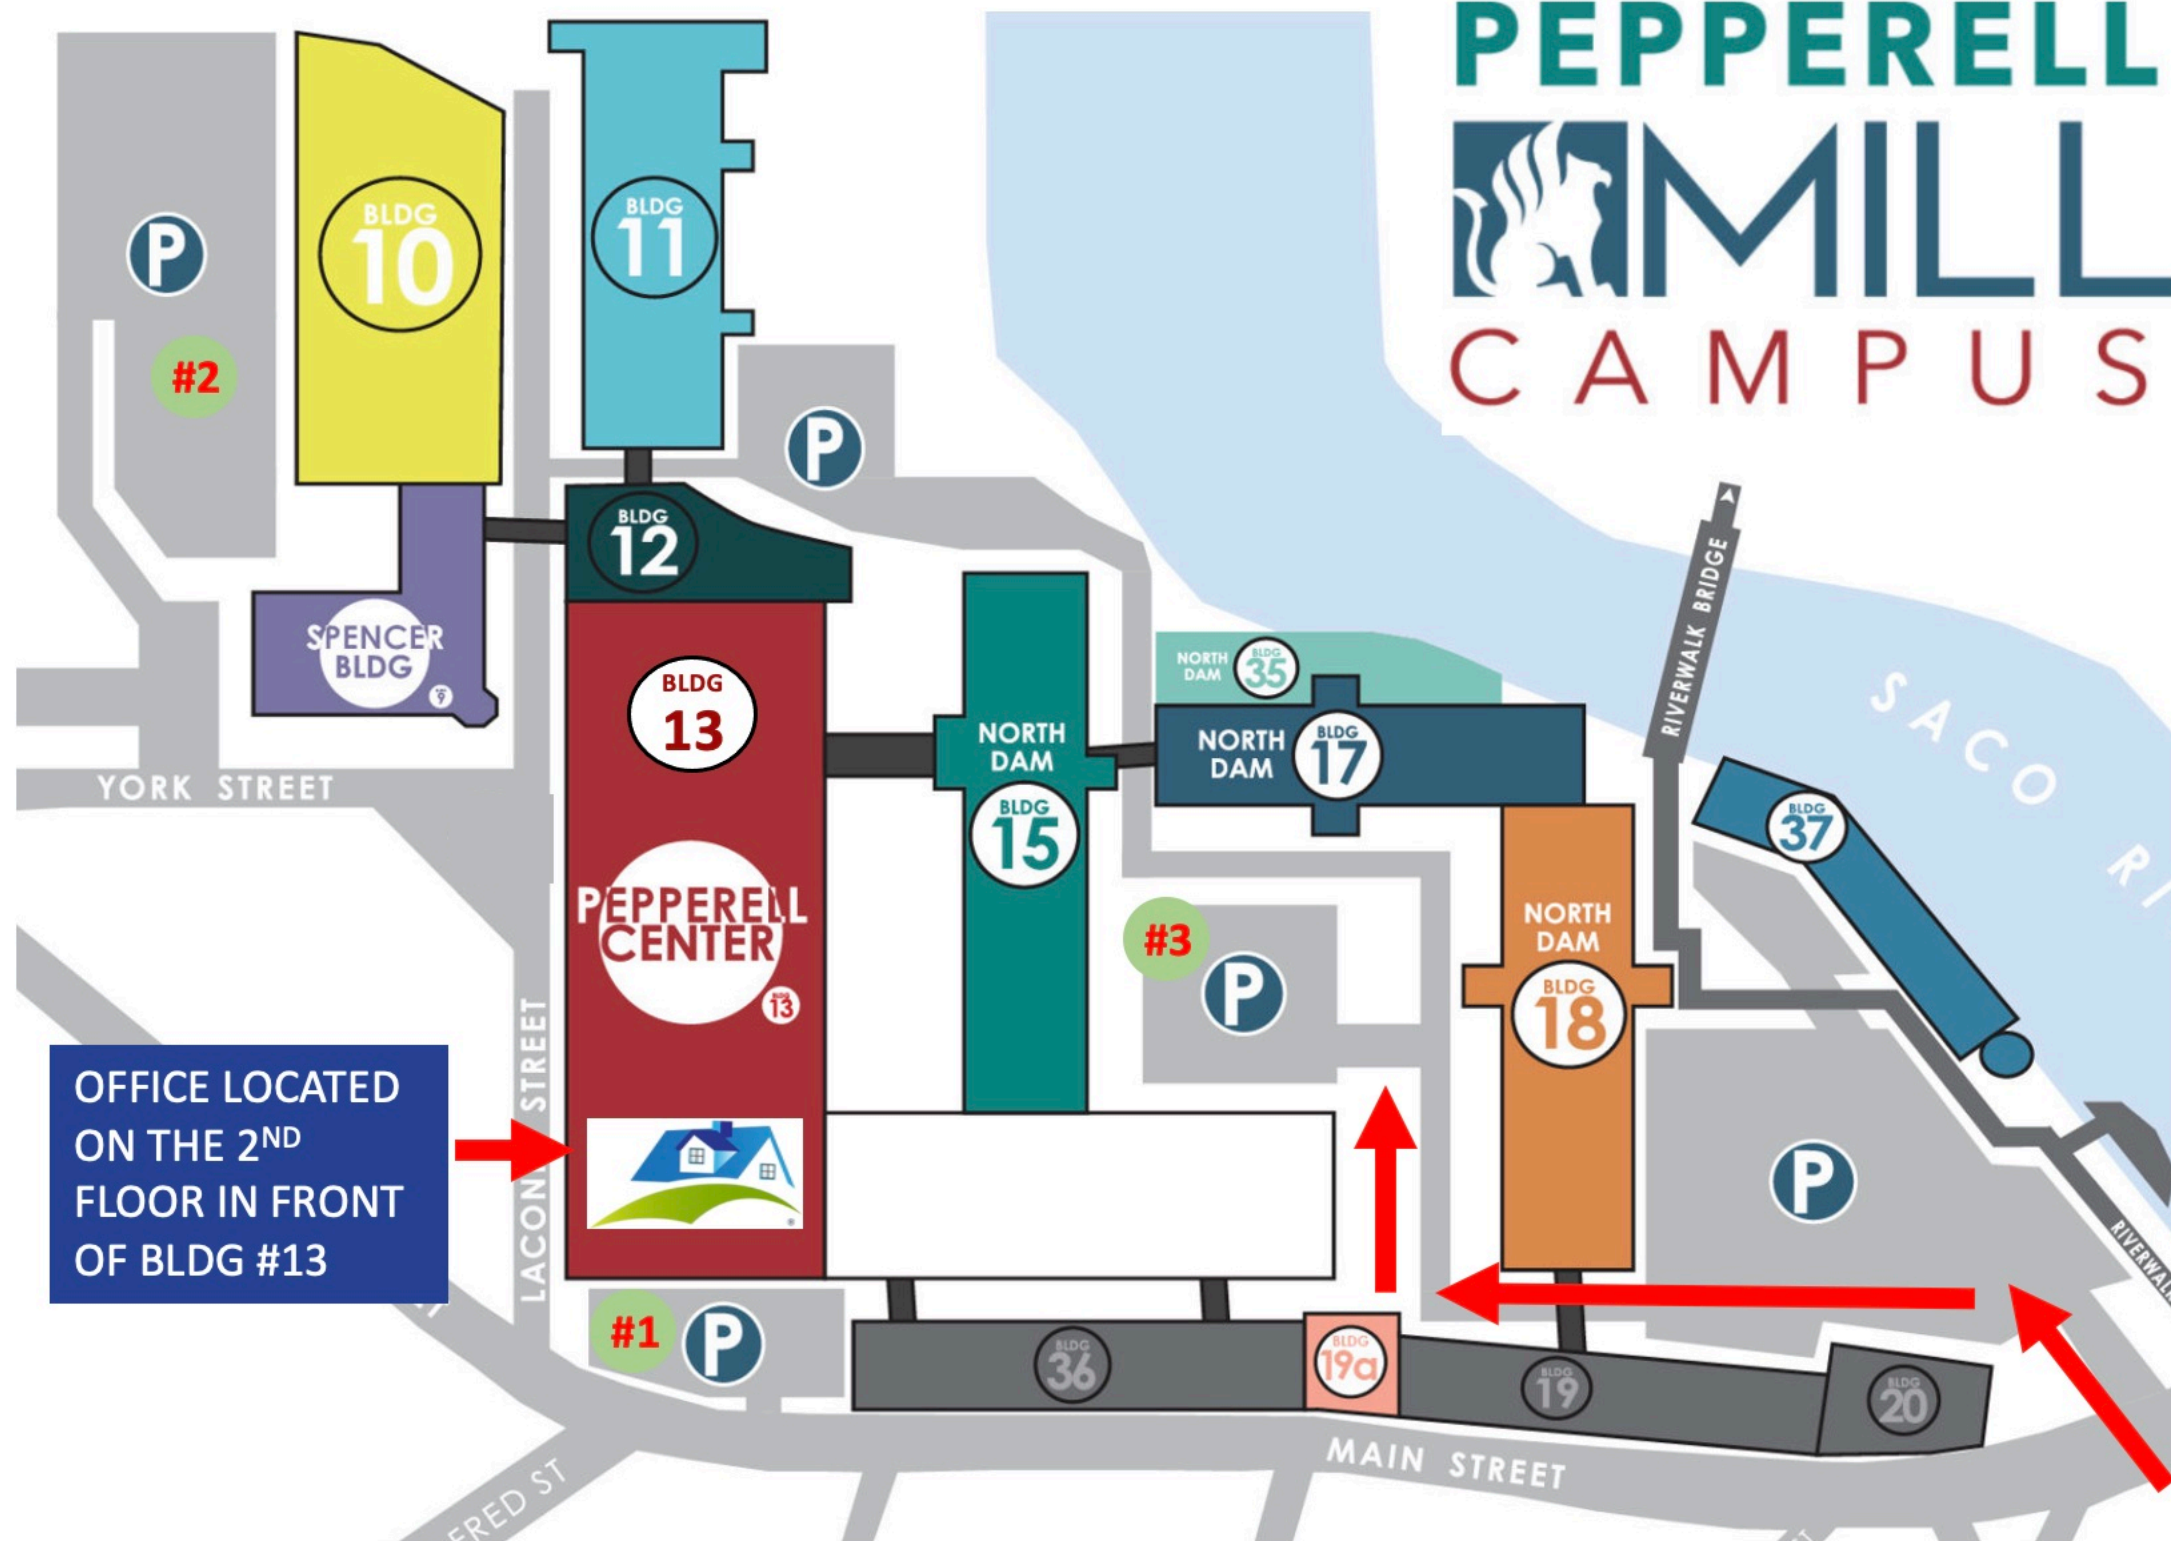

Property Management Services of Maine, LLC

Your key to the best property management experience!

Pepperell Center Bldg. #13
40 Main Street, 2ND Fl, Suite 254
Biddeford, Maine, 04005
(207) 289-2145

Directions from the Parking Areas:

- #1** PARKING IN FRONT OF BLDG #13 (or on Main St).
 - > Enter thru front door.
 - > Take elevator or stairs to the 2nd floor.
- #2** PARKING GARAGE BY BLDG #10.
 - > Enter thru bldg. #10
 - > Cross over foot bridge to bldg. #12/13.
 - > Proceed to the front of bldg. #13, take elevator or stairs to the 2nd floor.
- #3** PARKING BY LOT BY BLDG #17.
 - > Enter bldg. #17 and turn left.
 - > Cross over foot bridge into bldg. #15.
 - > Take stairs to 2nd level, cross over into bldg. #13.
 - > Proceed to the front of bldg. #13, take elevator or stairs to the 2nd floor.

PEPPERELL
MILL
CAMPUS