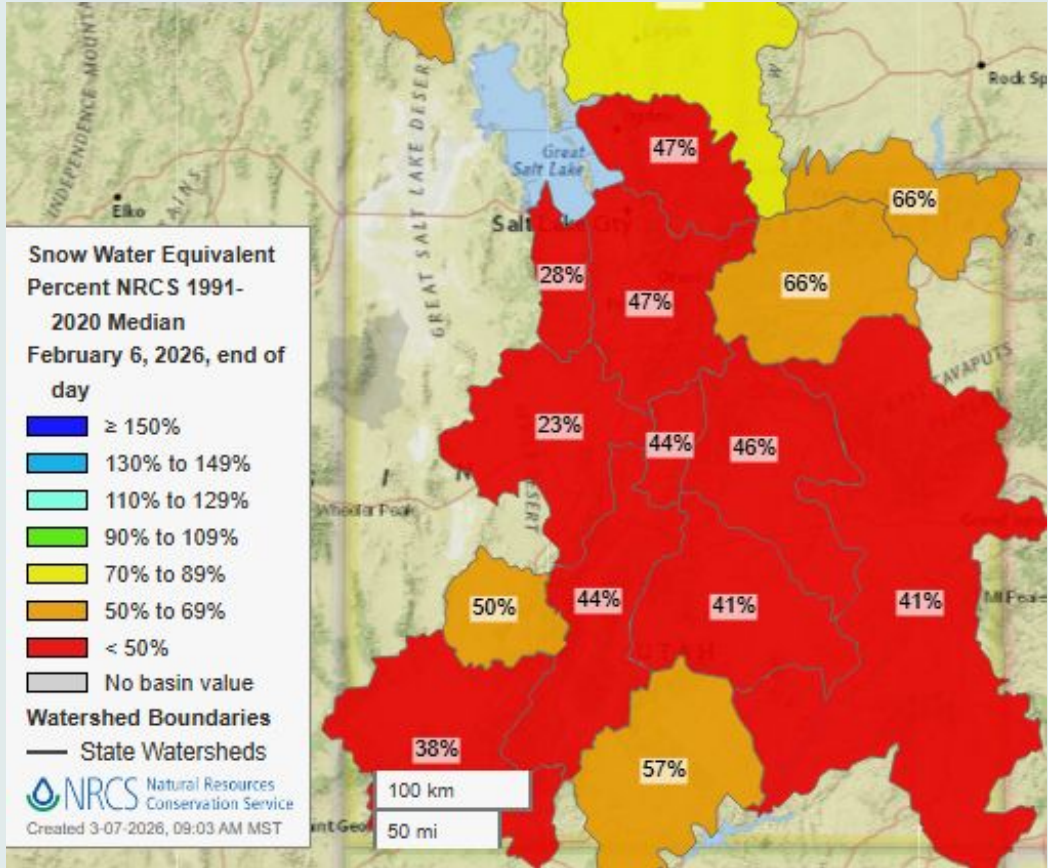

CANAL OPERATIONS REPORT – MARCH 7, 2026

Photo: Alta Ski Area

NEWS

Miracle March: Two Feet of Snow Slams Utah Ski Resorts

It's been a spotty season, but right now, the powder faucets are wide open.

MAR 6, 2026 3:15 PM EST

BY IAN GREENWOOD Staff Writer, Powder

0

Add us on

WATER SUPPLY - SWE BASIN MAP

February 6, 2026

March 6, 2026

Snow Water Equivalent Projection

SNOW WATER EQUIVALENT PROJECTION IN PROVO

CLIMATE PROJECTIONS

Seasonal Temperature Outlook

Valid: Mar-Apr-May 2026
Issued: February 19, 2026

Seasonal Precipitation Outlook

Valid: Mar-Apr-May 2026
Issued: February 19, 2026

DEER CREEK INTAKE PROJECT

2023

<https://www.youtube.com/watch?v=jSbmwQ93gVk&t=2s>

2024

<https://www.youtube.com/watch?v=yCMulsBbd6w>