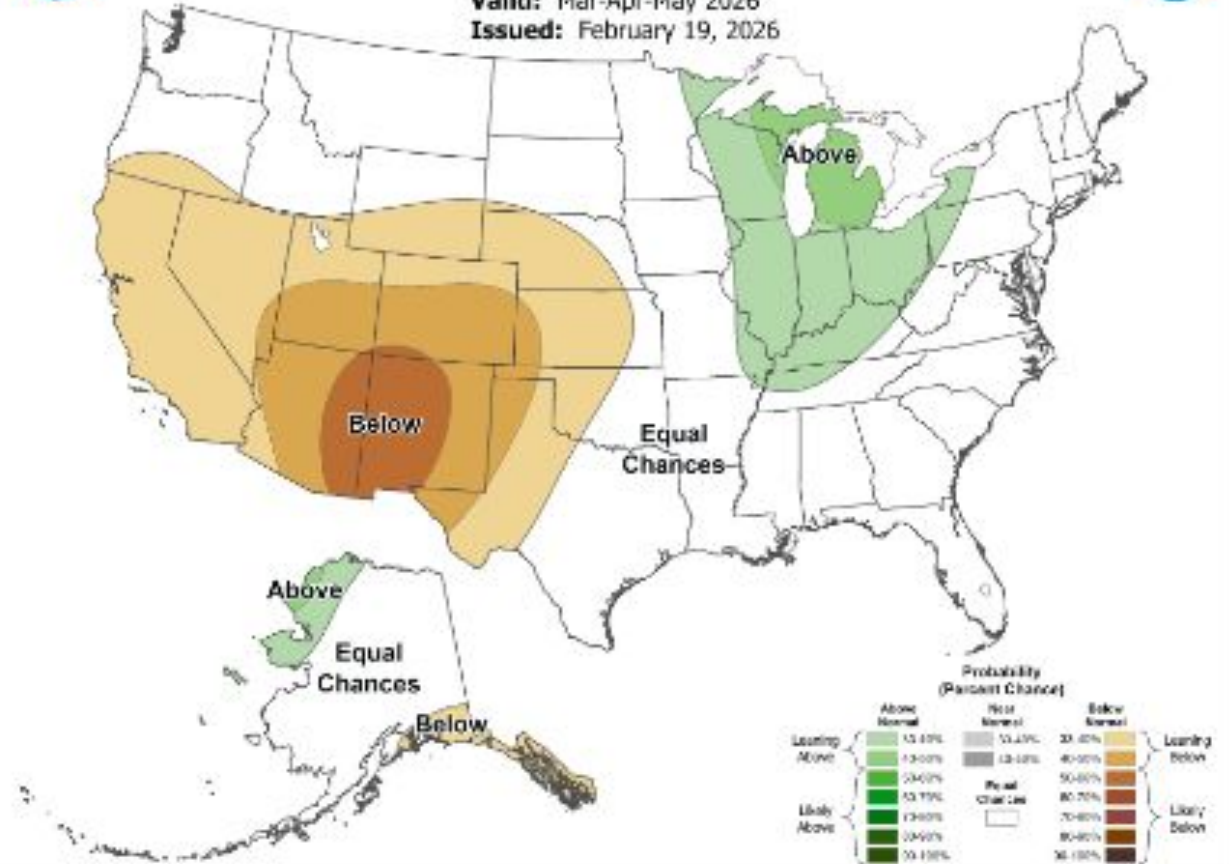

CANAL OPERATIONS REPORT – MARCH 7, 2026

Photo: Alta Ski Area

NEWS

Miracle March: Two Feet of Snow Slams Utah Ski Resorts

It's been a spotty season, but right now, the powder faucets are wide open.

MAR 6, 2026 3:15 PM EST

BY IAN GREENWOOD Staff Writer, Powder

0

Add us on

WATER SUPPLY - SWE BASIN MAP

February 6, 2026

March 6, 2026

Snow Water Equivalent Projection

SNOW WATER EQUIVALENT PROJECTION IN PROVO

CLIMATE PROJECTIONS

Seasonal Temperature Outlook

Valid: Mar-Apr-May 2026
Issued: February 19, 2026

Seasonal Precipitation Outlook

Valid: Mar-Apr-May 2026
Issued: February 19, 2026

DEER CREEK INTAKE PROJECT

2023

<https://www.youtube.com/watch?v=jSbmwQ93gVk&t=2s>

2024

<https://www.youtube.com/watch?v=yCMulsBbd6w>