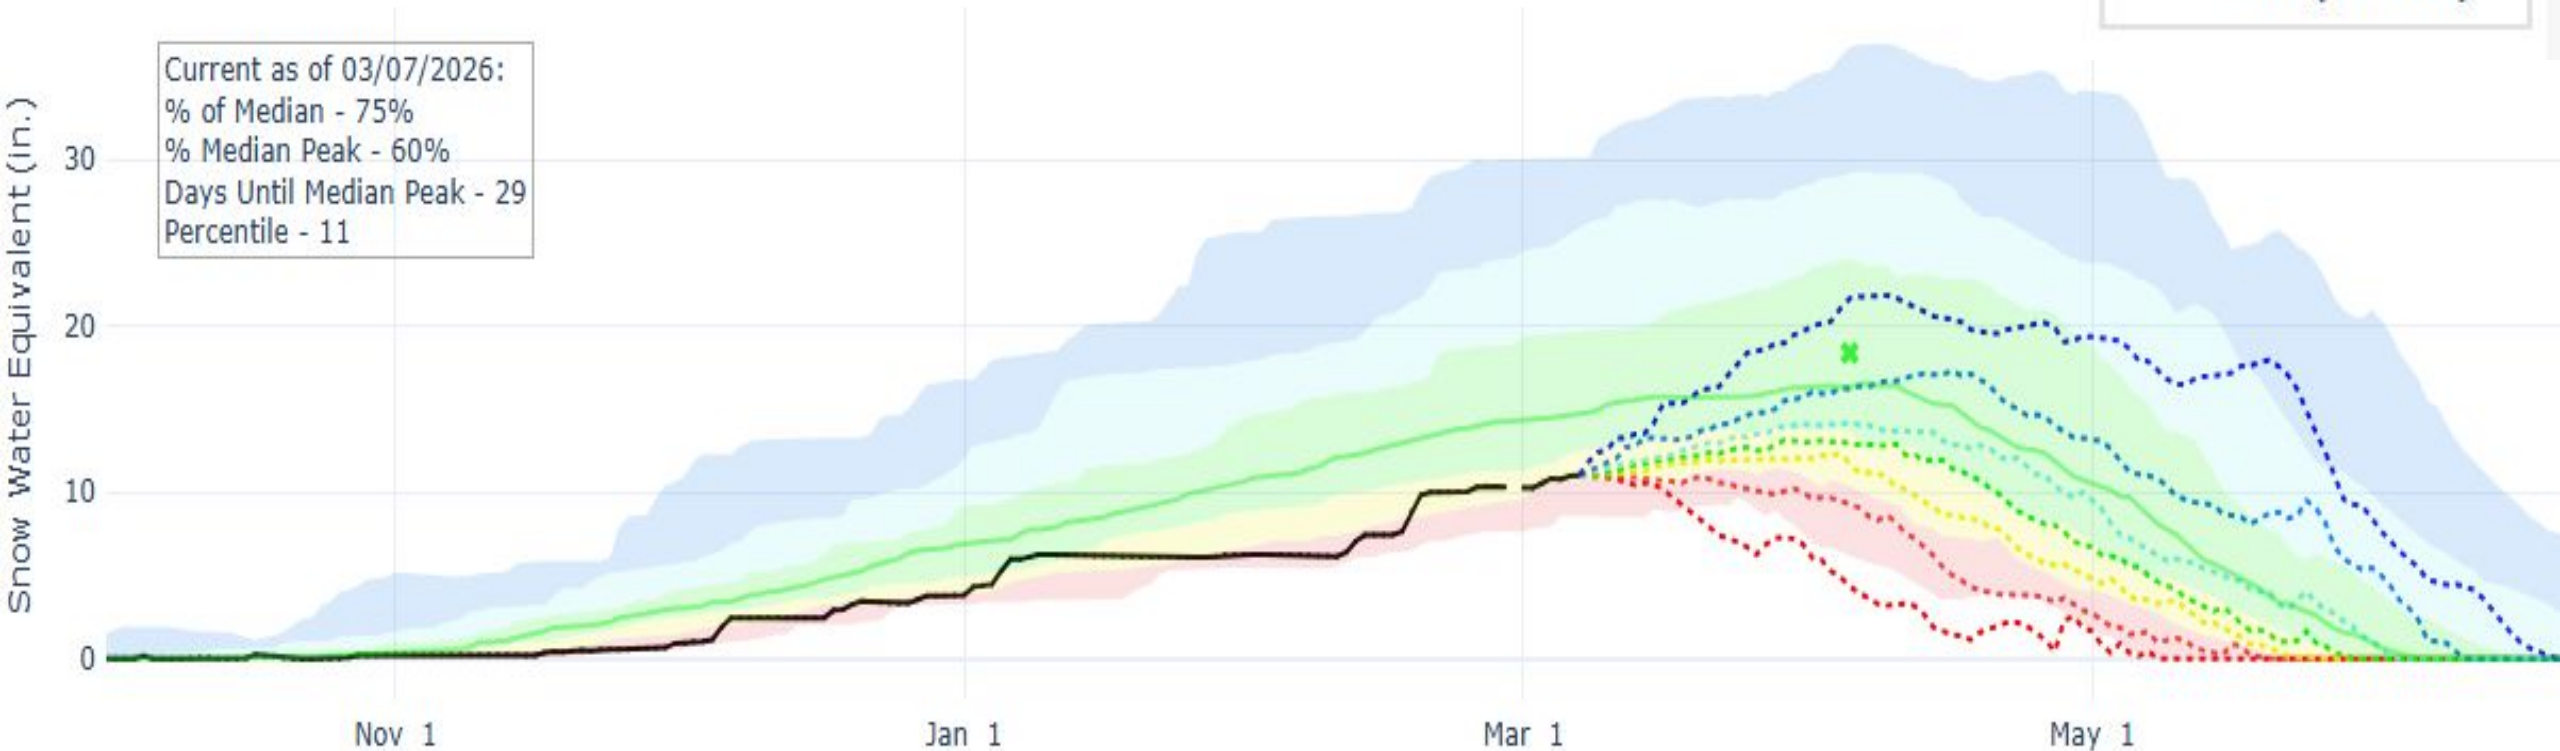

CANAL OPERATIONS REPORT – MARCH 7, 2026

Photo: Alta Ski Area

NEWS

Miracle March: Two Feet of Snow Slams Utah Ski Resorts

It's been a spotty season, but right now, the powder faucets are wide open.

MAR 6, 2026 3:15 PM EST

BY IAN GREENWOOD Staff Writer, Powder

0

Add us on

WATER SUPPLY - SWE BASIN MAP

February 6, 2026

March 6, 2026

Snow Water Equivalent Projection

SNOW WATER EQUIVALENT PROJECTION IN PROVO

CLIMATE PROJECTIONS

Seasonal Temperature Outlook

Valid: Mar-Apr-May 2026
Issued: February 19, 2026

Seasonal Precipitation Outlook

Valid: Mar-Apr-May 2026
Issued: February 19, 2026

DEER CREEK INTAKE PROJECT