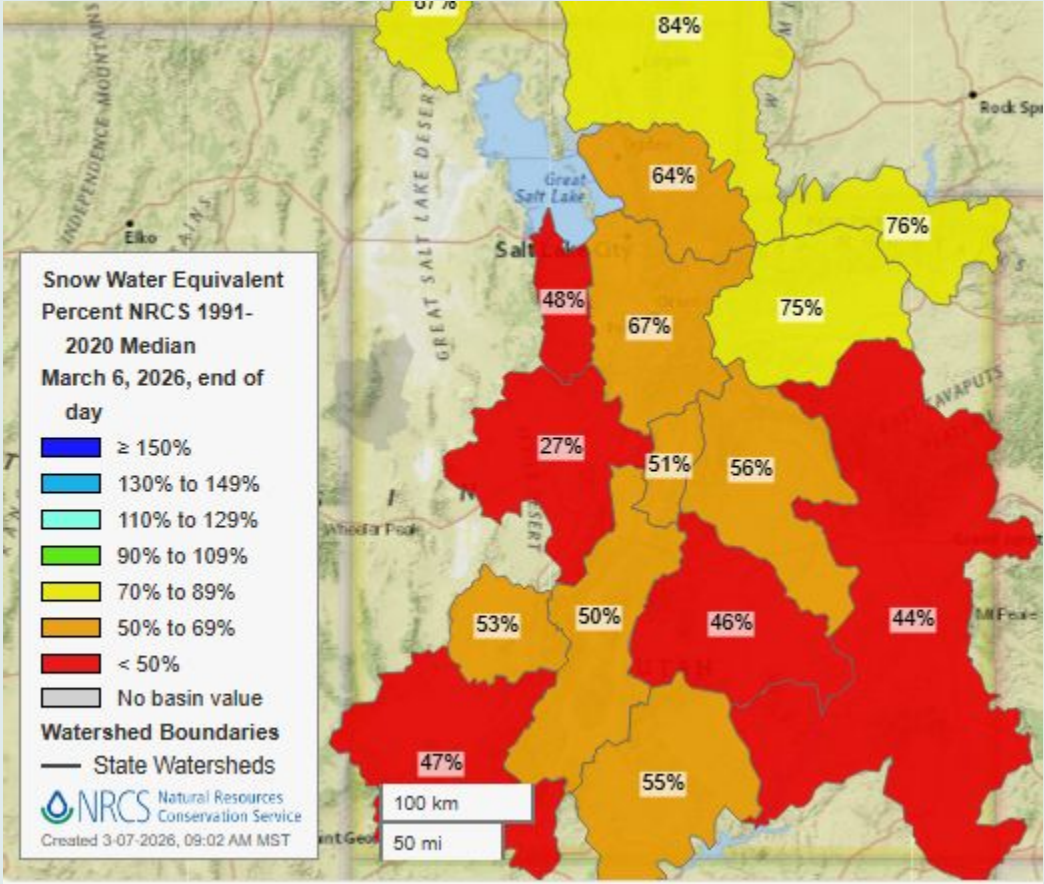

CANAL OPERATIONS REPORT – MARCH 7, 2026

Photo: Alta Ski Area

NEWS

Miracle March: Two Feet of Snow Slams Utah Ski Resorts

It's been a spotty season, but right now, the powder faucets are wide open.

MAR 6, 2026 3:15 PM EST

BY IAN GREENWOOD Staff Writer, Powder

0

Add us on

WATER SUPPLY - SWE BASIN MAP

February 6, 2026

March 6, 2026

Snow Water Equivalent Projection

SNOW WATER EQUIVALENT PROJECTION IN PROVO

CLIMATE PROJECTIONS

Seasonal Temperature Outlook

Valid: Mar-Apr-May 2026
Issued: February 19, 2026

Seasonal Precipitation Outlook

Valid: Mar-Apr-May 2026
Issued: February 19, 2026

DEER CREEK INTAKE PROJECT

2023

<https://www.youtube.com/watch?v=jSbmwQ93gVk&t=2s>

2024

<https://www.youtube.com/watch?v=yCMulsBbd6w>