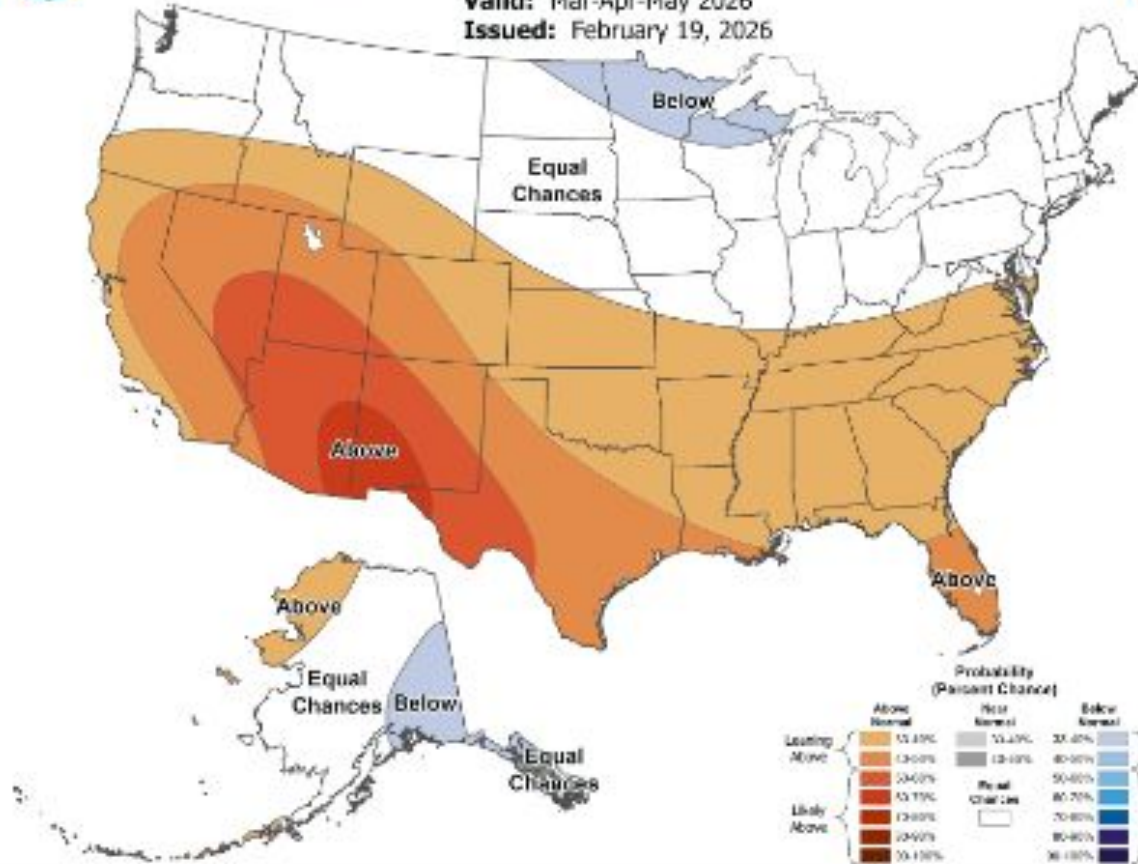

CANAL OPERATIONS REPORT – MARCH 7, 2026

Photo: Alta Ski Area

NEWS

Miracle March: Two Feet of Snow Slams Utah Ski Resorts

It's been a spotty season, but right now, the powder faucets are wide open.

MAR 6, 2026 3:15 PM EST

BY IAN GREENWOOD Staff Writer, Powder

0

Add us on

WATER SUPPLY - SWE BASIN MAP

February 6, 2026

March 6, 2026

Snow Water Equivalent Projection

SNOW WATER EQUIVALENT PROJECTION IN PROVO

CLIMATE PROJECTIONS

Seasonal Temperature Outlook

Valid: Mar-Apr-May 2026
Issued: February 19, 2026

Seasonal Precipitation Outlook

Valid: Mar-Apr-May 2026
Issued: February 19, 2026

DEER CREEK INTAKE PROJECT