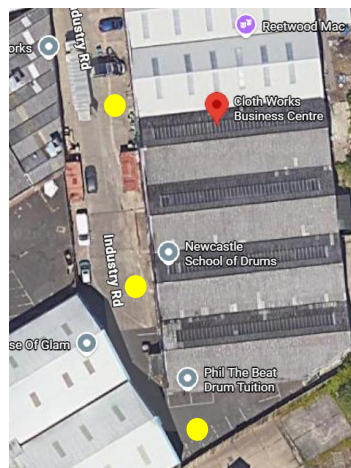

A Gentle Pace - Before Your Appointment

Location

A Gentle Pace
Studio 10
The Business Works
Industry Road
Heaton
Newcastle upon Tyne
NE6 5XB

The location is a mixture of therapy, creative, musicians and industry and as such there may be a variety of vehicles and people working outside.

Parking

Free Parking is available outside the premises with spaces available in the areas marked yellow. Spaces are marked either Business Works or Cloth Works. A Permit will be provided for the duration of your session.

Public Transport

The nearest bus stops are on Benfield Road/Rothbury Terrace, Benfield Road/Bosworth Gardens and Coast Road/Benfield Road, these all within a 5-minute walk.
The Nearest Metro is Walkergate which is about a 15 minutes' walk.