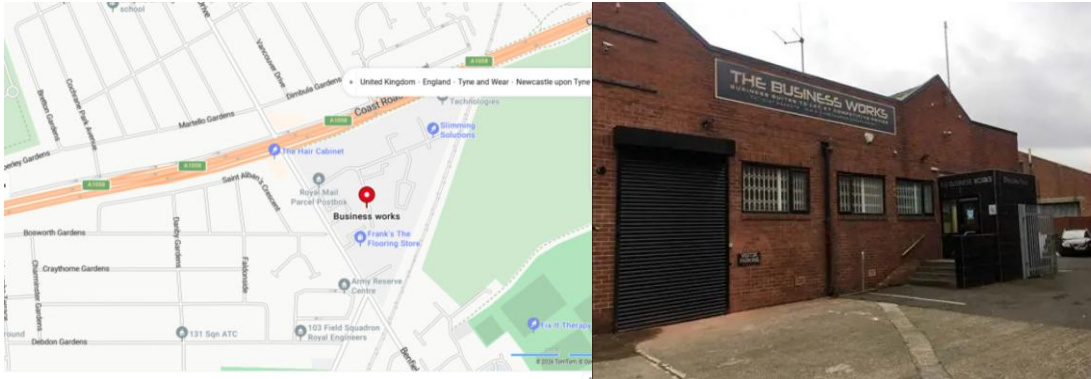

A Gentle Pace - Before Your Appointment

Location

A Gentle Pace
Studio 10
The Business Works
Industry Road
Heaton
Newcastle upon Tyne
NE6 5XB

The location is a mixture of therapy, creative, musicians and industry and as such there may be a variety of vehicles and people working outside.

Parking

Free Parking is available outside the premises with spaces available in the areas marked yellow. Spaces are marked either Business Works or Cloth Works. A Permit will be provided for the duration of your session.

Public Transport

The nearest bus stops are on Benfield Road/Rothbury Terrace, Benfield Road/Bosworth Gardens and Coast Road/Benfield Road, these all within a 5-minute walk.
The Nearest Metro is Walkergate which is about a 15 minutes' walk.