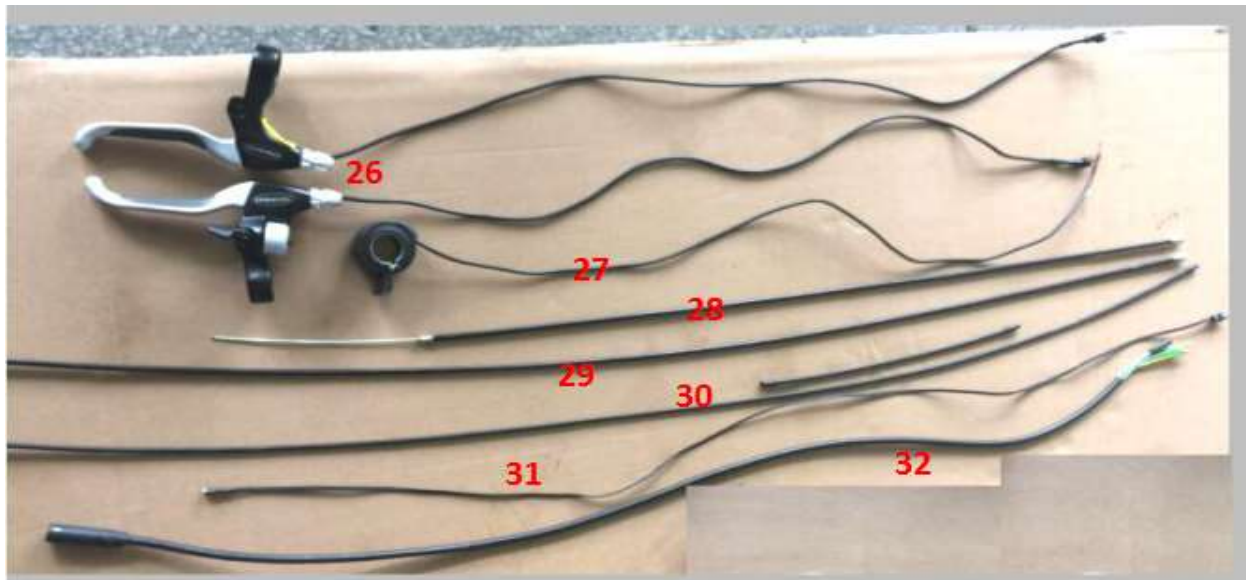

ITEM NO	PARTS NAME	BINTELLI PART NO.	SPECIFICATION
26	Brake Lever	BB-156	Tektro, Left
	Brake Lever	BB-156-Right	Tektro, Right
27	Thumb Throttle	BB-20	Wuxing, Long cord, Rectangle clip connector
	Thumb Throttle	BB-20-B1	Wuxing, Short cord, Circle connector
28	Front Brake Line	BB-35	Wuxing
29	Rear Brake Line	BB-36	Wuxing
30	Transmission Cable Housing	BB-37	Black rubber housing for the transmission cable
31	N/A	N/A	Comes with BB-196
32	Motor Cable	BB-152-1	Cable that connects the motor to the controller.

Not Shown Wire Harness

BB-561