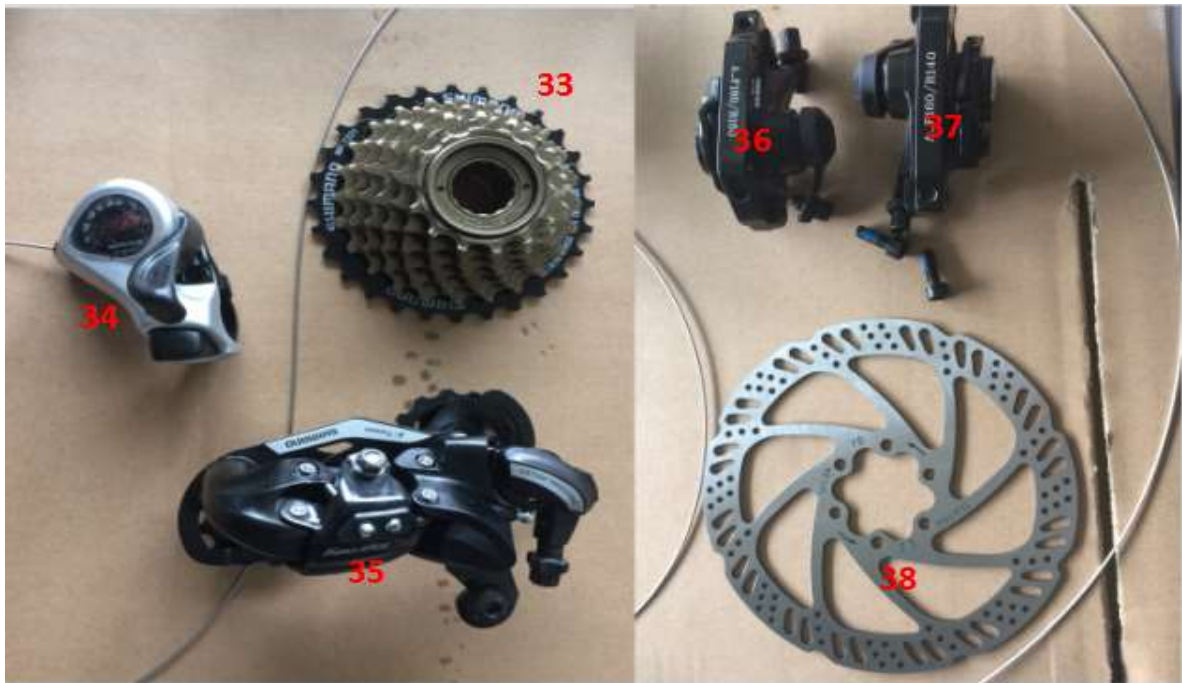

ITEM NO	PARTS NAME	BINTELLI PART NO.	SPECIFICATION
33	Cassette	BB-29	Shimano
34	Shifter with Transmission cable	BB-30	Shimano,7speed, Comes with tranmission cable
35	Derailleur	BB-31	Shimano,7speed,TX55
Not Shown	Derailleur Bracket	BB-498	Bracket that holds Derailleur to bike
36	Rear Disk Brake	BB-147	Tektro
37	Front Disk Brake	BB-148	Tektro
Not Shown	Brake Pad Set	BB-407	Set of 2 pads
38	Brake Rotor (Disk)	BB-455	Tektro,160mm